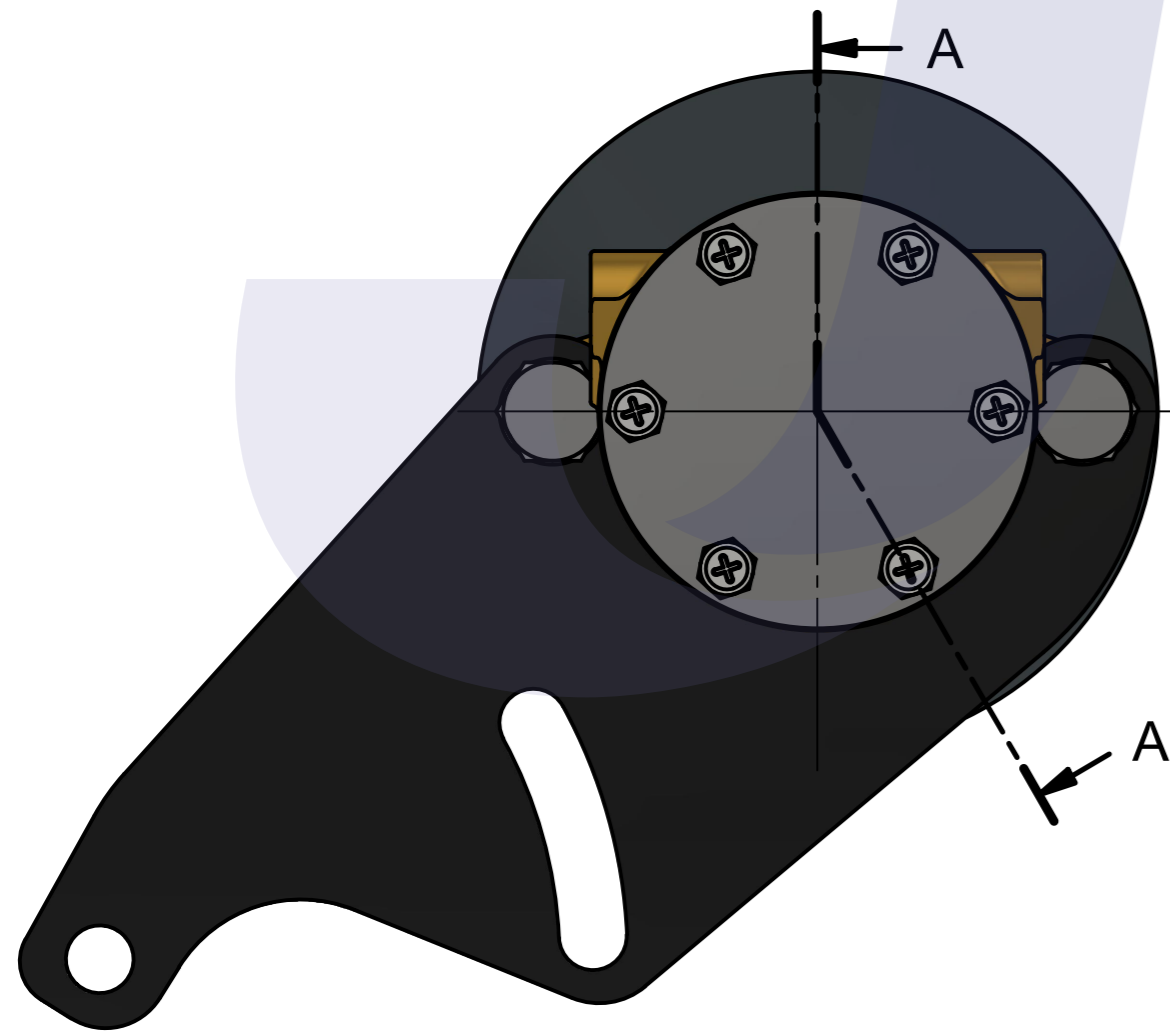

부품 리스트					
항목	수량	부품번호	주제	재질	설명
1	1	PUA0219	PUMP ASSY		JPR-YM07IP

Ø6.35 -13 DEEP
G13.157x1.337 -
< PF 1/4-19 $\frac{1}{4}$ - 12DEEP >

Drawing by	Checked by	Approved by - date	Model Name	Date	Scale
M.J.KANG	C.I. JEON		JPR-YM07IP	2020-04-03	1:1
			PUMP ASSY		
			PART NUMBER	Edition	Sheet
			PUA0219(0)	0	A2

품번	PUA0219
품명	JPR-YM07IP

A: MAJOR KIT B: MINOR KIT C: CAM SET D: IMPELLER KIT

No.	QTY	PART NUMBER	PART NAME	A (JSK0183)	B (JSM0183)	C (CAMSET0051)	D (JIKJMP003)
1	2	BER0069	BEARING	X			
2	2	BOL0006	HEX BOLT				
3	2	BOL0036	SPRING WASHER				
4	1	BOL0043	BRONZE WASHER	X			
5	7	BOL0144	HEX SCREW	X	X	X (1)	
6	1	BOL0162	BRONZE WASHER	X	X	X	
7	1	BOL0197	WASHER	X			
8	1	BOL007801	NUT	X			
9	1	BRK0004	BRACKET				
10	1	CAM0048	CAM	X	X	X	
11	1	COV0077	COVER	X	X		
12	1	GAK0072	GASKET	X	X		X
13	1	7001-01	RUBBER IMPELLER	X	X		X
14	1	ORG0097	O-RING	X			
15	1	PBC0318	PUMP CASING				
16	1	PUL0056	PULLEY				
17	1	RET0061	RETAINER	X			
18	1	SHA0197	SHAFT	X			
19	1	SNP0029	SNAP-RING	X			
20	1	SPC0046	SPACER	X			

부품 리스트					
항목	수량	부품번호	주제	재질	설명
1	1	PUA0219	PUMP ASSY		JPR-YM07IP

Drawing by	Checked by	Approved by - date	Model Name	Date	Scale
강 명진	C.I, JEON		JPR-YM07IP	2020-04-21	1 : 1
			PUMP ASSY		
			PART NUMBER	PUA0219(0)	Sheet A2
			Edition	0	