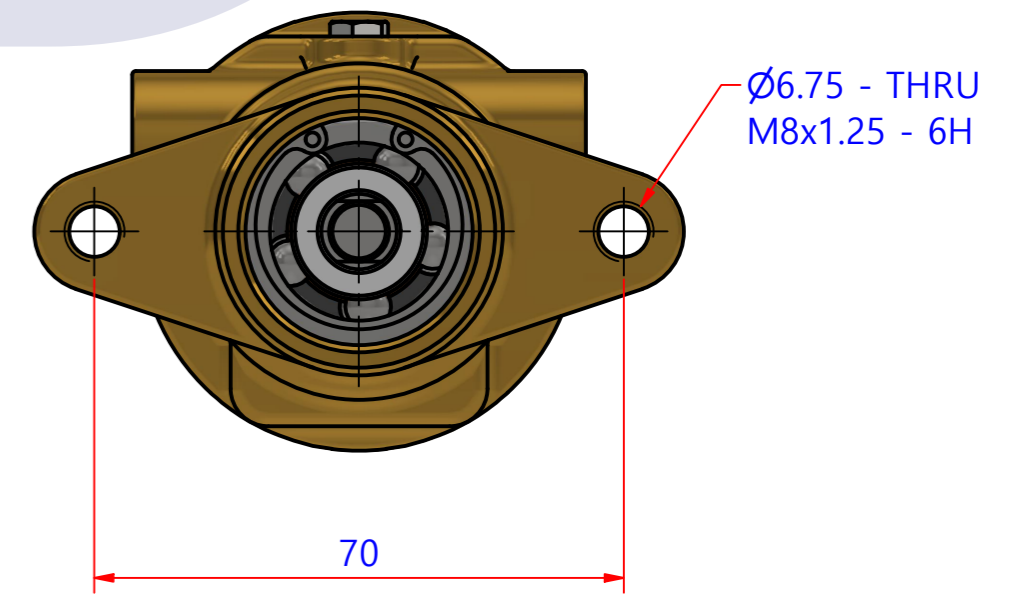

부품 리스트					
항목	수량	부품번호	주제	재질	설명
1	1	PUA0219	PUMP ASSY		JPR-YM07IP

Ø6.35 -13 DEEP
G13.157x1.337 -
< PF 1/4-19 $\frac{1}{4}$ - 12DEEP >

Drawing by	Checked by	Approved by - date	Model Name	Date	Scale
M.J.KANG	C.I. JEON		JPR-YM07IP	2020-04-03	1:1
			PUMP ASSY		
			PART NUMBER	Edition	Sheet
			PUA0219(0)	0	A2

품번	PUA0219
품명	JPR-YM07IP

A: MAJOR KIT B: MINOR KIT C: CAM SET D: IMPELLER KIT

No.	QTY	PART NUMBER	PART NAME	A (JSK0183)	B (JSM0183)	C (CAMSET0051)	D (JIKJMP003)
1	2	BER0069	BEARING	X			
2	2	BOL0006	HEX BOLT				
3	2	BOL0036	SPRING WASHER				
4	1	BOL0043	BRONZE WASHER	X			
5	7	BOL0144	HEX SCREW	X	X	X (1)	
6	1	BOL0162	BRONZE WASHER	X	X	X	
7	1	BOL0197	WASHER	X			
8	1	BOL007801	NUT	X			
9	1	BRK0004	BRACKET				
10	1	CAM0048	CAM	X	X	X	
11	1	COV0077	COVER	X	X		
12	1	GAK0072	GASKET	X	X		X
13	1	7001-01	RUBBER IMPELLER	X	X		X
14	1	ORG0097	O-RING	X			
15	1	PBC0318	PUMP CASING				
16	1	PUL0056	PULLEY				
17	1	RET0061	RETAINER	X			
18	1	SHA0197	SHAFT	X			
19	1	SNP0029	SNAP-RING	X			
20	1	SPC0046	SPACER	X			

부품 리스트					
항목	수량	부품번호	주제	재질	설명
1	1	PUA0219	PUMP ASSY		JPR-YM07IP

Drawing by	Checked by	Approved by - date	Model Name	Date	Scale
강 명진	C.I, JEON		JPR-YM07IP	2020-04-21	1 : 1
			PUMP ASSY		
			PART NUMBER	PUA0219(0)	Sheet A2
			Edition	0	