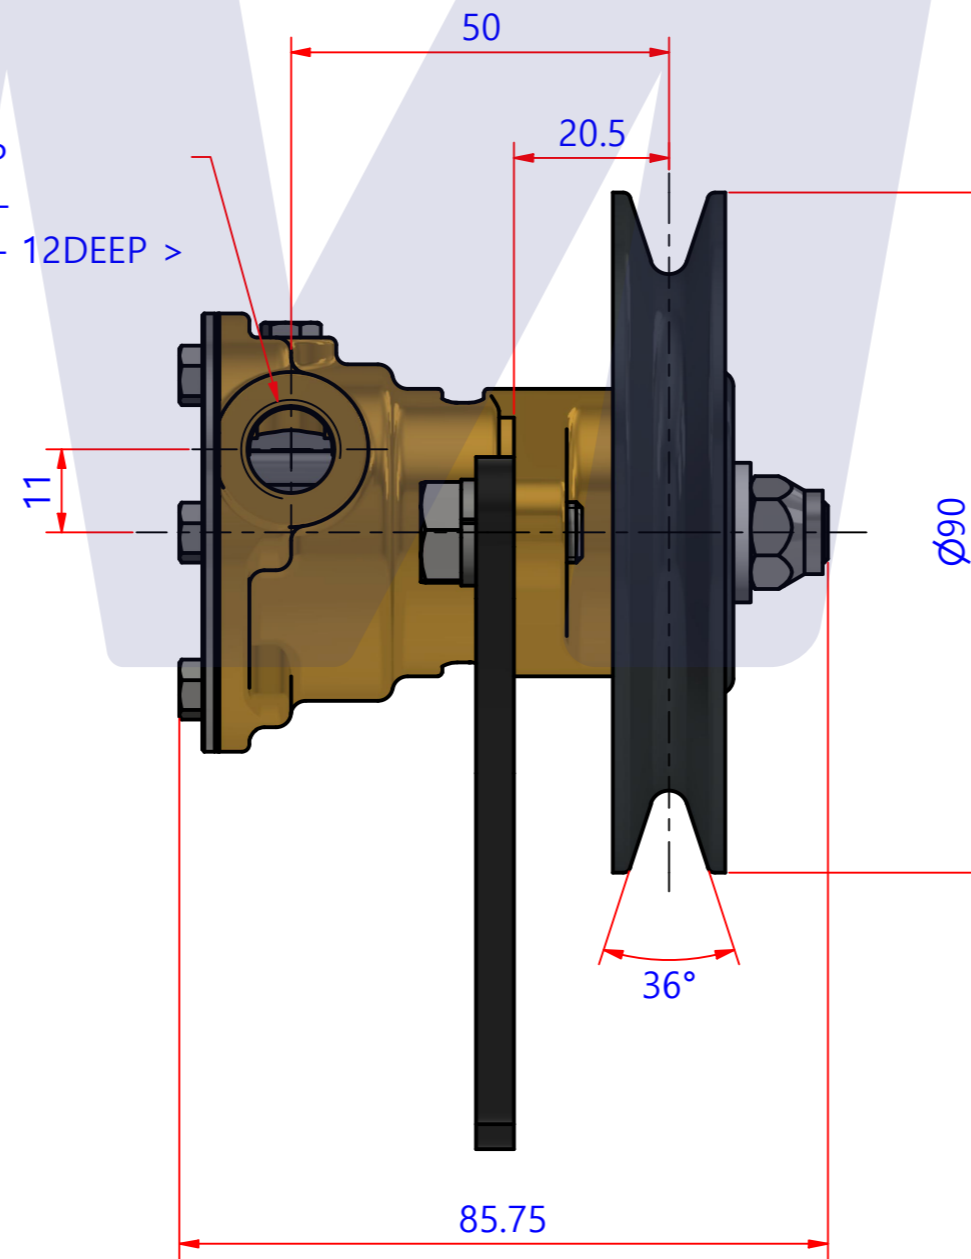

부품 리스트					
항목	수량	부품번호	주제	재질	설명
1	1	PUA0219	PUMP ASSY		JPR-YM07IP

Ø6.35 -13 DEEP
G13.157x1.337 -
< PF 1/4-19 $\frac{1}{4}$ - 12DEEP >

Drawing by	Checked by	Approved by - date	Model Name	Date	Scale
M.J.KANG	C.I. JEON		JPR-YM07IP	2020-04-03	1:1
			PUMP ASSY		
			PART NUMBER	Edition	Sheet
			PUA0219(0)	0	A2

품번	PUA0219
품명	JPR-YM07IP

A: MAJOR KIT B: MINOR KIT C: CAM SET D: IMPELLER KIT

No.	QTY	PART NUMBER	PART NAME	A (JSK0183)	B (JSM0183)	C (CAMSET0051)	D (JIKJMP003)
1	2	BER0069	BEARING	X			
2	2	BOL0006	HEX BOLT				
3	2	BOL0036	SPRING WASHER				
4	1	BOL0043	BRONZE WASHER	X			
5	7	BOL0144	HEX SCREW	X	X	X (1)	
6	1	BOL0162	BRONZE WASHER	X	X	X	
7	1	BOL0197	WASHER	X			
8	1	BOL007801	NUT	X			
9	1	BRK0004	BRACKET				
10	1	CAM0048	CAM	X	X	X	
11	1	COV0077	COVER	X	X		
12	1	GAK0072	GASKET	X	X		X
13	1	7001-01	RUBBER IMPELLER	X	X		X
14	1	ORG0097	O-RING	X			
15	1	PBC0318	PUMP CASING				
16	1	PUL0056	PULLEY				
17	1	RET0061	RETAINER	X			
18	1	SHA0197	SHAFT	X			
19	1	SNP0029	SNAP-RING	X			
20	1	SPC0046	SPACER	X			

부품 리스트					
항목	수량	부품번호	주제	재질	설명
1	1	PUA0219	PUMP ASSY		JPR-YM07IP

Drawing by	Checked by	Approved by - date	Model Name	Date	Scale
강 명진	C.I, JEON		JPR-YM07IP	2020-04-21	1 : 1
			PUMP ASSY		
			PART NUMBER	PUA0219(0)	Sheet A2
			Edition	0	