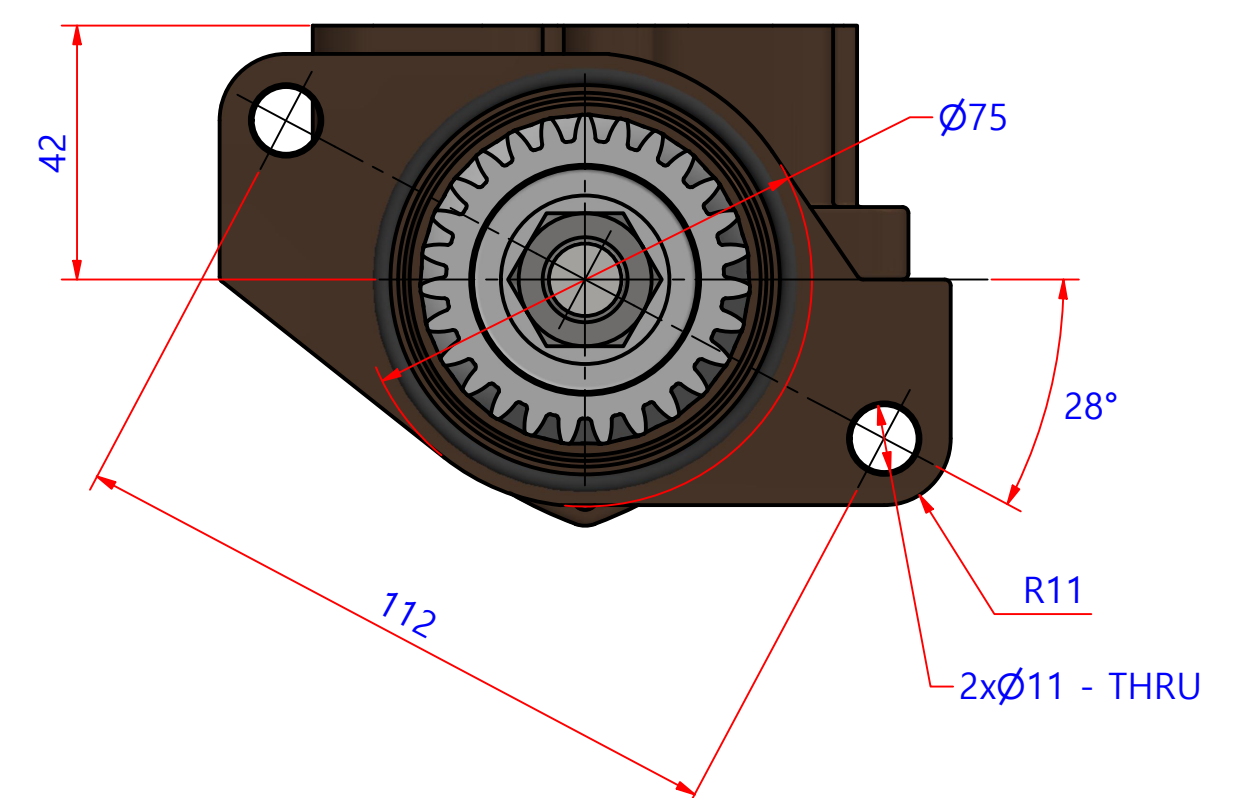

부품 리스트					
항목	수량	부품번호	주제	재질	설명
1	1	PUA014102	PUMP ASSY		JPR-YM06LPB

Drawing by	Checked by	Approved by - date	Model Name	Date	Scale
강 명진	C.I, JEON		JPR-YM06LPB	2020-08-24	1 : 1
			PUMP ASSY		
PART NUMBER			Edition	Sheet	
PUA014102(0)			0	A2	

품 번	PUA014102
품 명	JPR-YM06LPB

A: MAJOR KIT B: MINOR KIT C: CAM SET D: M-SEAL SET E: IMPELLER KIT

No.	QTY	PART NUMBER	PART NAME	A (JSK0129)	B (JSM0129)	C (CAMSET0042)	D (JIKJMP016)
1	2	BER0031	BEARING	X			
2	1	BOL001901	NUT	X			
3	1	BOL0129	FLAT WASHER	X			
4	5	BOL0163	HEX BOLT	X	X	X (1)	
5	1	CAM0042	CAM	X	X	X	
6	1	COV0050	COVER	X	X		
7	1	GEA0029	GEAR				
8	1	7136-01	RUBBER IMPELLER	X	X		X
9	1	KEY0013	KEY	X			
10	1	ORG0006	O-RING	X			
11	1	ORG0044	O-RING	X			
12	1	ORG0061	O-RING	X	X		X
13	1	PBC0233	PUMP CASING				
14	2	RET0013	RETAINER	X	X (1)		
15	1	SHA0133	SHAFT	X			
16	1	SNP0003	SNAP-RING	X			
17	1	SNP0017	SNAP-RING	X			
18	1	SPC0032	SPACER WASHER	X			

PART LIST					
No.	QTY	PART NUMBER	PART NAME	MAT	DESCRIPTION
1	1	PUA014102	PUMP ASSY		JPR-YM06LPB

Drawing by M.J.KANG	Checked by C.I. JEON	Approved by - date	Model Name JPR-YM06LPB	Date 2016-11-09	Scale 1:1
			PUMP PART'S VIEW		
			PART NUMBER PUA014102(0)	Edition 0	Sheet A2