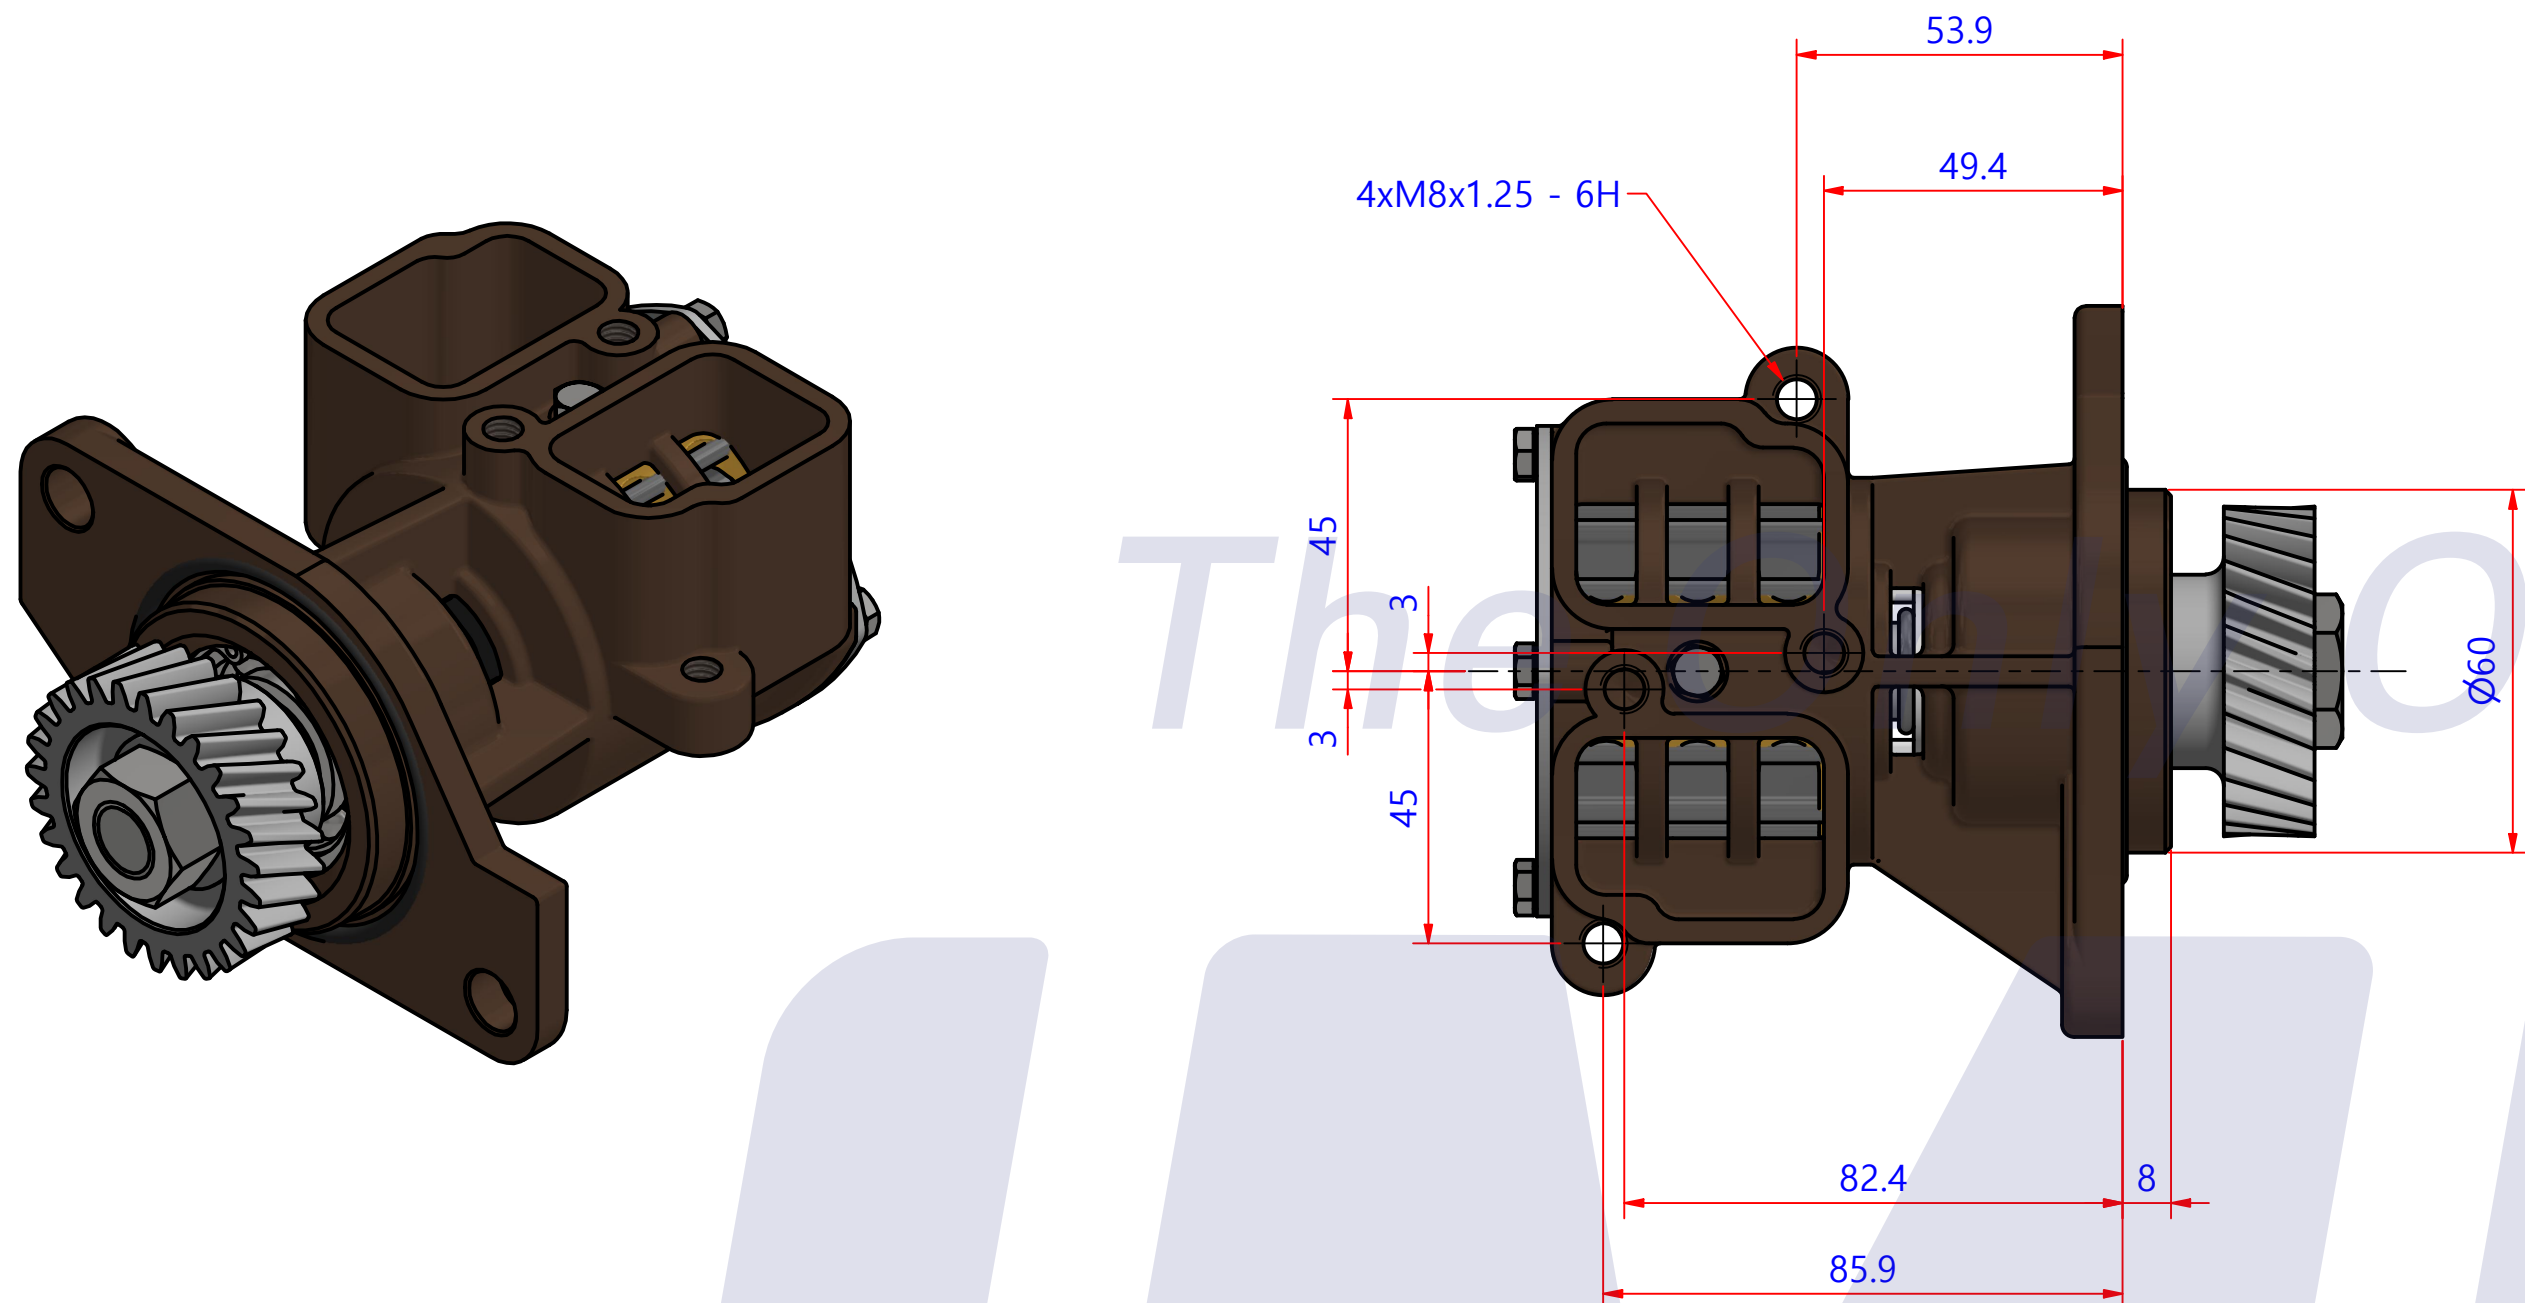

부품 리스트					
항목	수량	부품번호	주제	재질	설명
1	1	PUA014102	PUMP ASSY		JPR-YM06LPB

Drawing by	Checked by	Approved by - date	Model Name	Date	Scale
강 명진	C.I, JEON		JPR-YM06LPB	2020-08-24	1 : 1
			PUMP ASSY		
PART NUMBER			Edition	Sheet	
PUA014102(0)			0	A2	

품 번	PUA014102
품 명	JPR-YM06LPB

A: MAJOR KIT B: MINOR KIT C: CAM SET D: M-SEAL SET E: IMPELLER KIT

No.	QTY	PART NUMBER	PART NAME	A (JSK0129)	B (JSM0129)	C (CAMSET0042)	D (JIKJMP016)
1	2	BER0031	BEARING	X			
2	1	BOL001901	NUT	X			
3	1	BOL0129	FLAT WASHER	X			
4	5	BOL0163	HEX BOLT	X	X	X (1)	
5	1	CAM0042	CAM	X	X	X	
6	1	COV0050	COVER	X	X		
7	1	GEA0029	GEAR				
8	1	7136-01	RUBBER IMPELLER	X	X		X
9	1	KEY0013	KEY	X			
10	1	ORG0006	O-RING	X			
11	1	ORG0044	O-RING	X			
12	1	ORG0061	O-RING	X	X		X
13	1	PBC0233	PUMP CASING				
14	2	RET0013	RETAINER	X	X (1)		
15	1	SHA0133	SHAFT	X			
16	1	SNP0003	SNAP-RING	X			
17	1	SNP0017	SNAP-RING	X			
18	1	SPC0032	SPACER WASHER	X			

PART LIST					
No.	QTY	PART NUMBER	PART NAME	MAT	DESCRIPTION
1	1	PUA014102	PUMP ASSY		JPR-YM06LPB

Drawing by M.J.KANG	Checked by C.I. JEON	Approved by - date	Model Name JPR-YM06LPB	Date 2016-11-09	Scale 1:1
			PUMP PART'S VIEW		
			PART NUMBER PUA014102(0)	Edition 0	Sheet A2