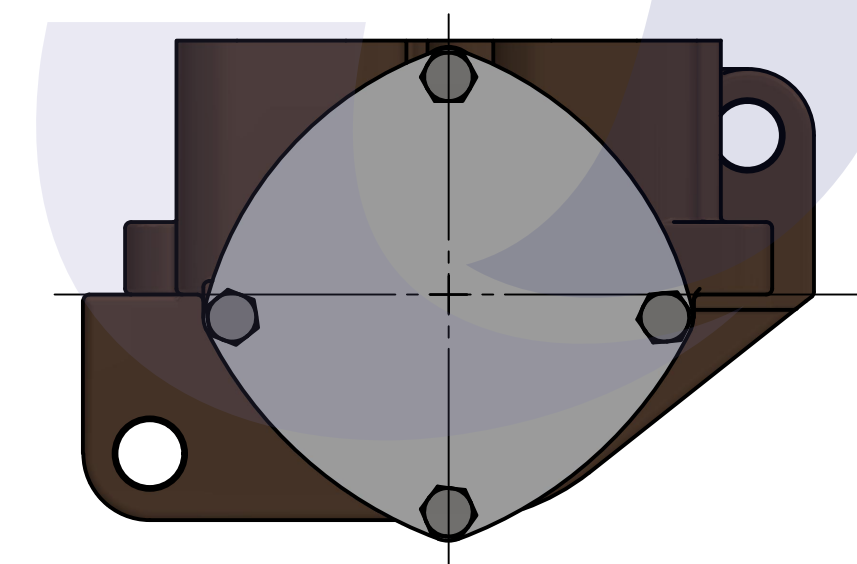

부품 리스트					
항목	수량	부품번호	주제	재질	설명
1	1	PUA014102	PUMP ASSY		JPR-YM06LPB

Drawing by	Checked by	Approved by - date	Model Name	Date	Scale
강 명진	C.I, JEON		JPR-YM06LPB	2020-08-24	1 : 1
			PUMP ASSY		
PART NUMBER			Edition	Sheet	
PUA014102(0)			0	A2	

품 번	PUA014102
품 명	JPR-YM06LPB

A: MAJOR KIT B: MINOR KIT C: CAM SET D: M-SEAL SET E: IMPELLER KIT

No.	QTY	PART NUMBER	PART NAME	A (JSK0129)	B (JSM0129)	C (CAMSET0042)	D (JIKJMP016)
1	2	BER0031	BEARING	X			
2	1	BOL001901	NUT	X			
3	1	BOL0129	FLAT WASHER	X			
4	5	BOL0163	HEX BOLT	X	X	X (1)	
5	1	CAM0042	CAM	X	X	X	
6	1	COV0050	COVER	X	X		
7	1	GEA0029	GEAR				
8	1	7136-01	RUBBER IMPELLER	X	X		X
9	1	KEY0013	KEY	X			
10	1	ORG0006	O-RING	X			
11	1	ORG0044	O-RING	X			
12	1	ORG0061	O-RING	X	X		X
13	1	PBC0233	PUMP CASING				
14	2	RET0013	RETAINER	X	X (1)		
15	1	SHA0133	SHAFT	X			
16	1	SNP0003	SNAP-RING	X			
17	1	SNP0017	SNAP-RING	X			
18	1	SPC0032	SPACER WASHER	X			

PART LIST					
No.	QTY	PART NUMBER	PART NAME	MAT	DESCRIPTION
1	1	PUA014102	PUMP ASSY		JPR-YM06LPB

Drawing by M.J.KANG	Checked by C.I. JEON	Approved by - date	Model Name JPR-YM06LPB	Date 2016-11-09	Scale 1:1
			PUMP PART'S VIEW		
			PART NUMBER PUA014102(0)	Edition 0	Sheet A2