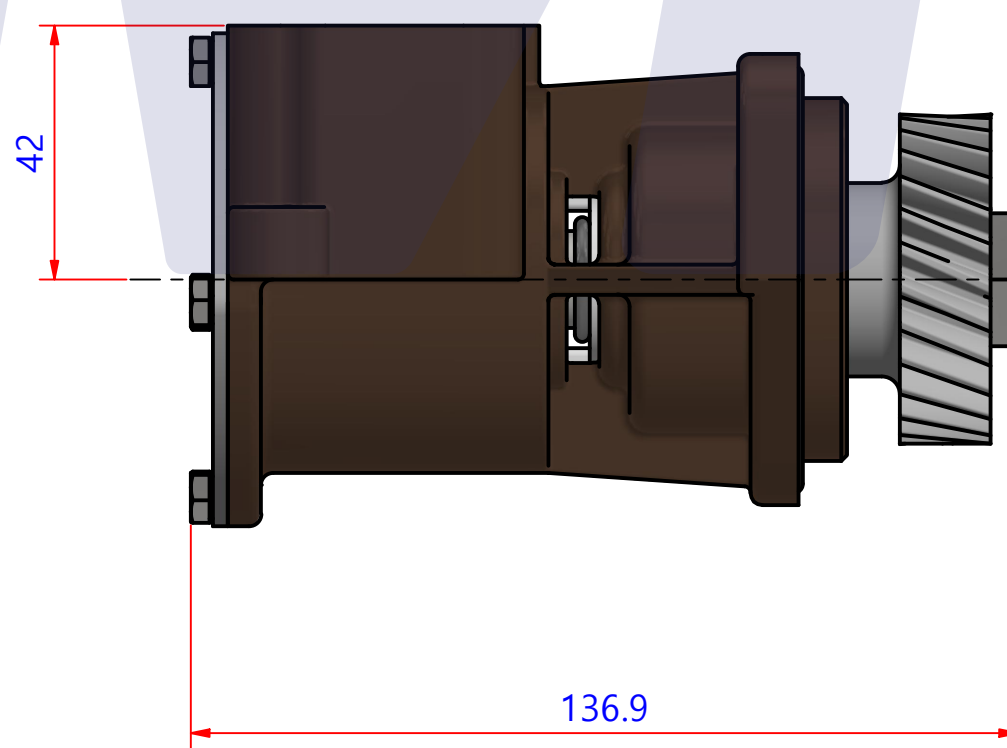

부품 리스트					
항목	수량	부품번호	주제	재질	설명
1	1	PUA014102	PUMP ASSY		JPR-YM06LPB

Drawing by	Checked by	Approved by - date	Model Name	Date	Scale
강 명진	C.I, JEON		JPR-YM06LPB	2020-08-24	1 : 1
			PUMP ASSY		
PART NUMBER			Edition	Sheet	
PUA014102(0)			0	A2	

품 번	PUA014102
품 명	JPR-YM06LPB

A: MAJOR KIT B: MINOR KIT C: CAM SET D: M-SEAL SET E: IMPELLER KIT

No.	QTY	PART NUMBER	PART NAME	A (JSK0129)	B (JSM0129)	C (CAMSET0042)	D (JIKJMP016)
1	2	BER0031	BEARING	X			
2	1	BOL001901	NUT	X			
3	1	BOL0129	FLAT WASHER	X			
4	5	BOL0163	HEX BOLT	X	X	X (1)	
5	1	CAM0042	CAM	X	X	X	
6	1	COV0050	COVER	X	X		
7	1	GEA0029	GEAR				
8	1	7136-01	RUBBER IMPELLER	X	X		X
9	1	KEY0013	KEY	X			
10	1	ORG0006	O-RING	X			
11	1	ORG0044	O-RING	X			
12	1	ORG0061	O-RING	X	X		X
13	1	PBC0233	PUMP CASING				
14	2	RET0013	RETAINER	X	X (1)		
15	1	SHA0133	SHAFT	X			
16	1	SNP0003	SNAP-RING	X			
17	1	SNP0017	SNAP-RING	X			
18	1	SPC0032	SPACER WASHER	X			

PART LIST					
No.	QTY	PART NUMBER	PART NAME	MAT	DESCRIPTION
1	1	PUA014102	PUMP ASSY		JPR-YM06LPB

Drawing by M.J.KANG	Checked by C.I. JEON	Approved by - date	Model Name JPR-YM06LPB	Date 2016-11-09	Scale 1:1
			PUMP PART'S VIEW		
			PART NUMBER PUA014102(0)	Edition 0	Sheet A2