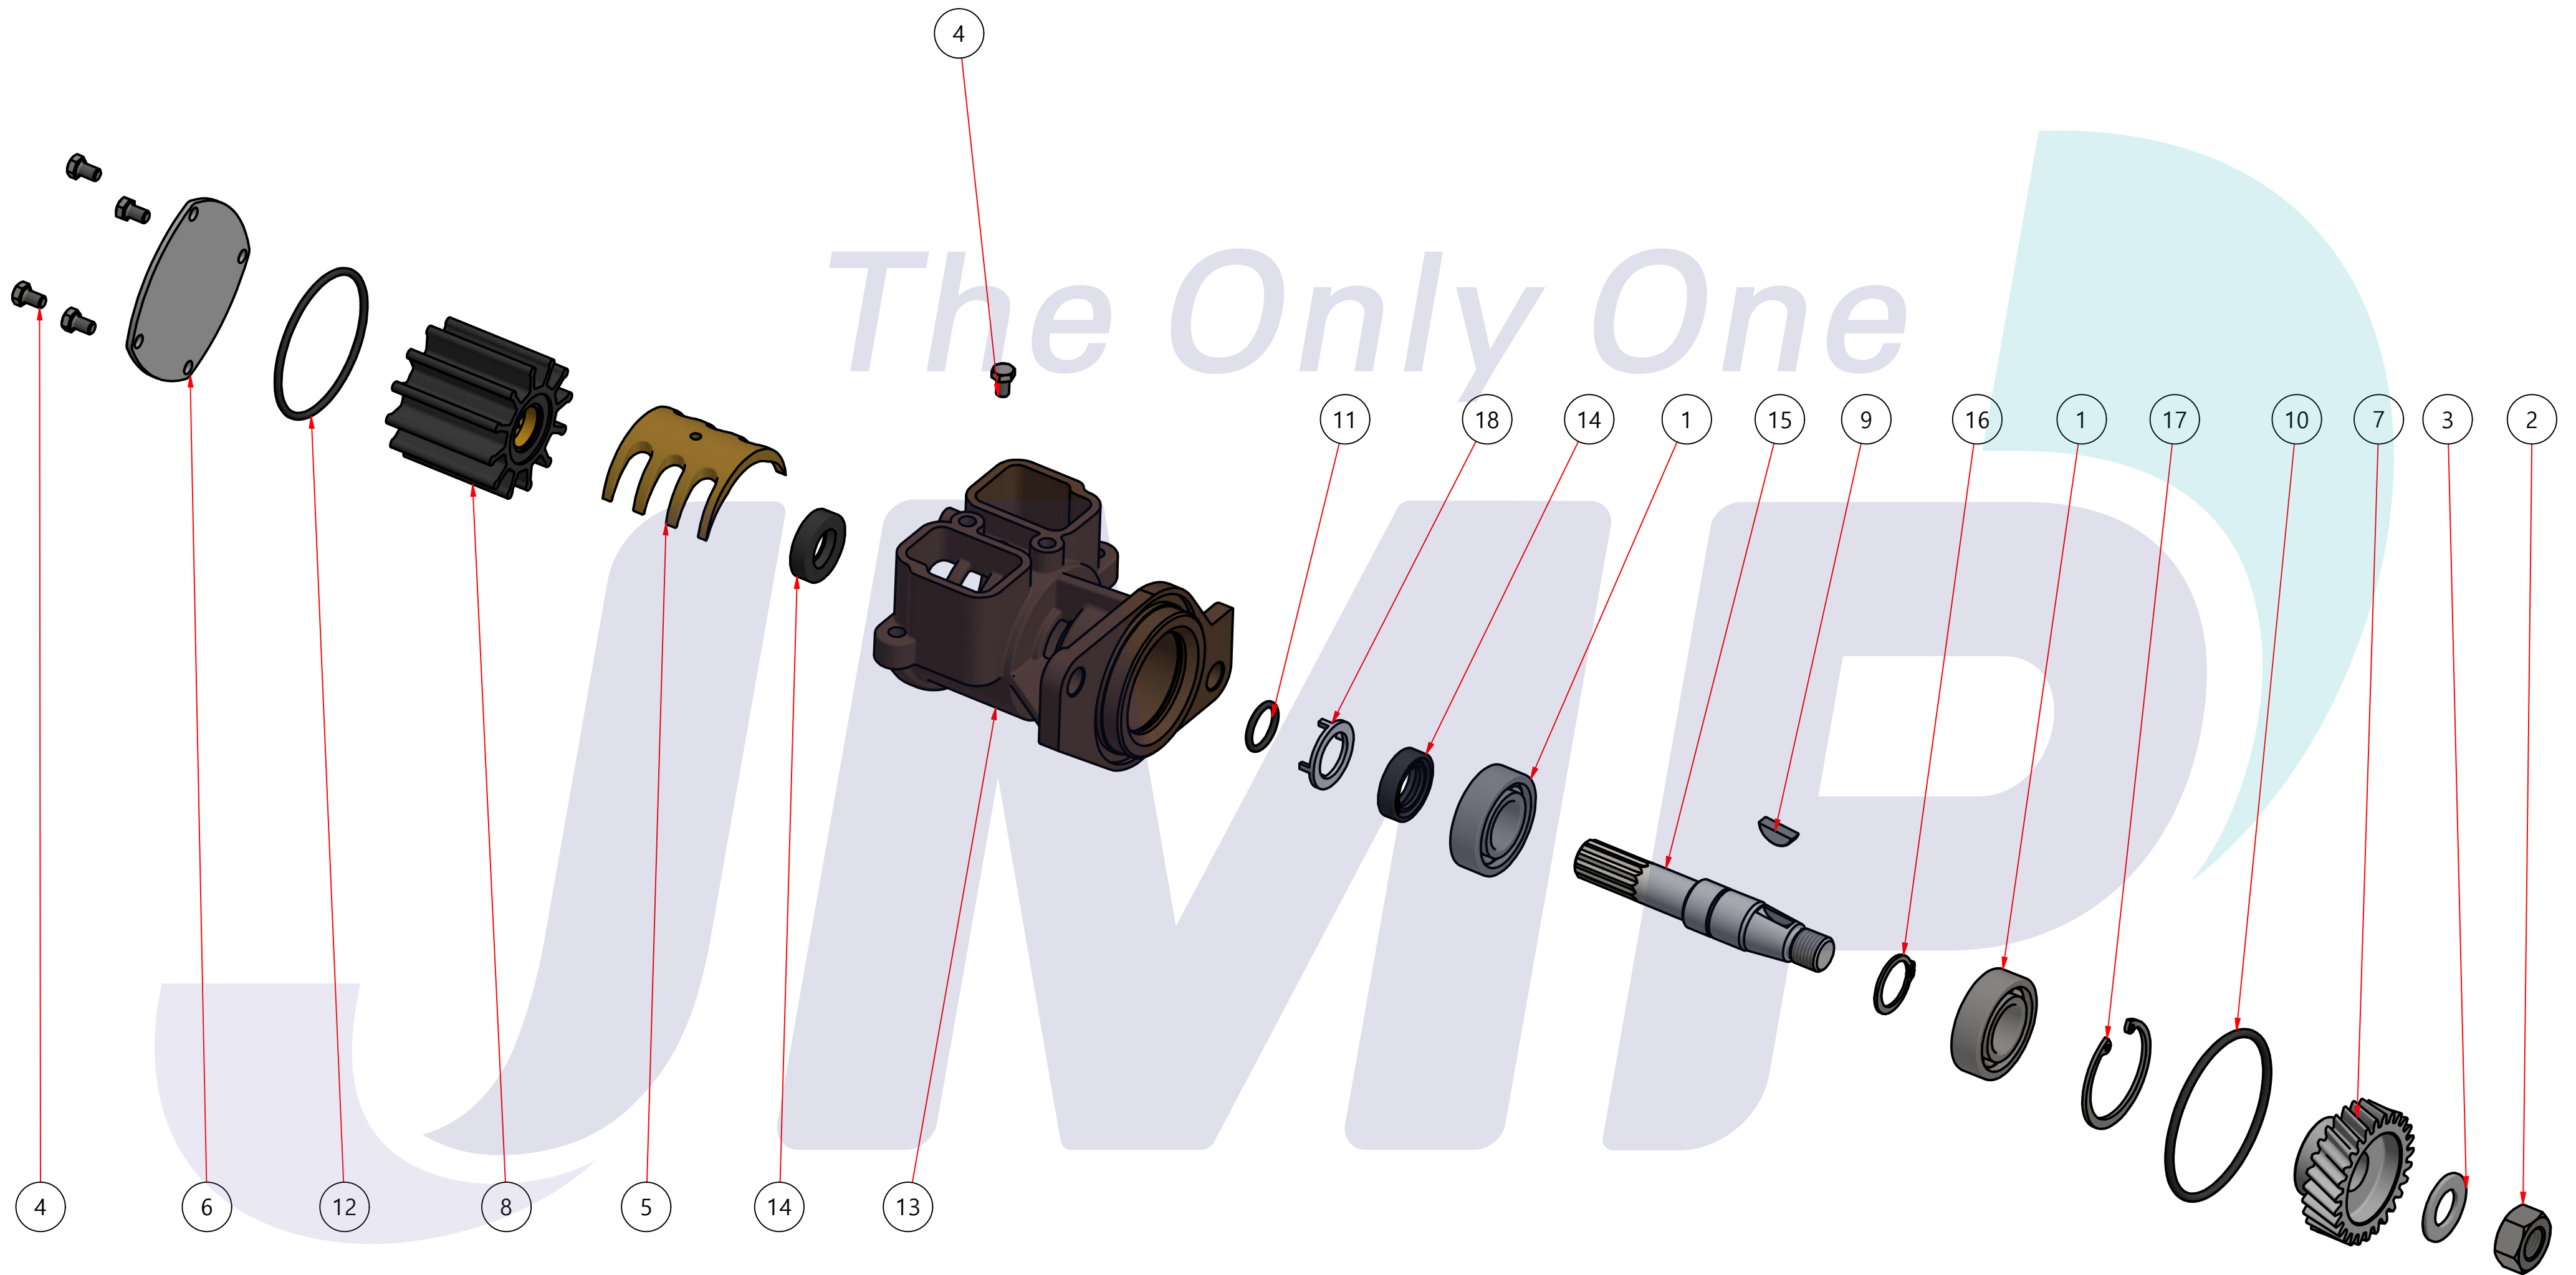

부품 리스트					
항목	수량	부품번호	주제	재질	설명
1	1	PUA014102	PUMP ASSY		JPR-YM06LPB

Drawing by	Checked by	Approved by - date	Model Name	Date	Scale
강 명진	C.I, JEON		JPR-YM06LPB	2020-08-24	1 : 1
			PUMP ASSY		
PART NUMBER			Edition	Sheet	
PUA014102(0)			0	A2	

품 번	PUA014102
품 명	JPR-YM06LPB

A: MAJOR KIT B: MINOR KIT C: CAM SET D: M-SEAL SET E: IMPELLER KIT

No.	QTY	PART NUMBER	PART NAME	A (JSK0129)	B (JSM0129)	C (CAMSET0042)	D (JIKJMP016)
1	2	BER0031	BEARING	X			
2	1	BOL001901	NUT	X			
3	1	BOL0129	FLAT WASHER	X			
4	5	BOL0163	HEX BOLT	X	X	X (1)	
5	1	CAM0042	CAM	X	X	X	
6	1	COV0050	COVER	X	X		
7	1	GEA0029	GEAR				
8	1	7136-01	RUBBER IMPELLER	X	X		X
9	1	KEY0013	KEY	X			
10	1	ORG0006	O-RING	X			
11	1	ORG0044	O-RING	X			
12	1	ORG0061	O-RING	X	X		X
13	1	PBC0233	PUMP CASING				
14	2	RET0013	RETAINER	X	X (1)		
15	1	SHA0133	SHAFT	X			
16	1	SNP0003	SNAP-RING	X			
17	1	SNP0017	SNAP-RING	X			
18	1	SPC0032	SPACER WASHER	X			

PART LIST					
No.	QTY	PART NUMBER	PART NAME	MAT	DESCRIPTION
1	1	PUA014102	PUMP ASSY		JPR-YM06LPB

Drawing by M.J.KANG	Checked by C.I. JEON	Approved by - date	Model Name JPR-YM06LPB	Date 2016-11-09	Scale 1:1
			PUMP PART'S VIEW		
			PART NUMBER PUA014102(0)	Edition 0	Sheet A2