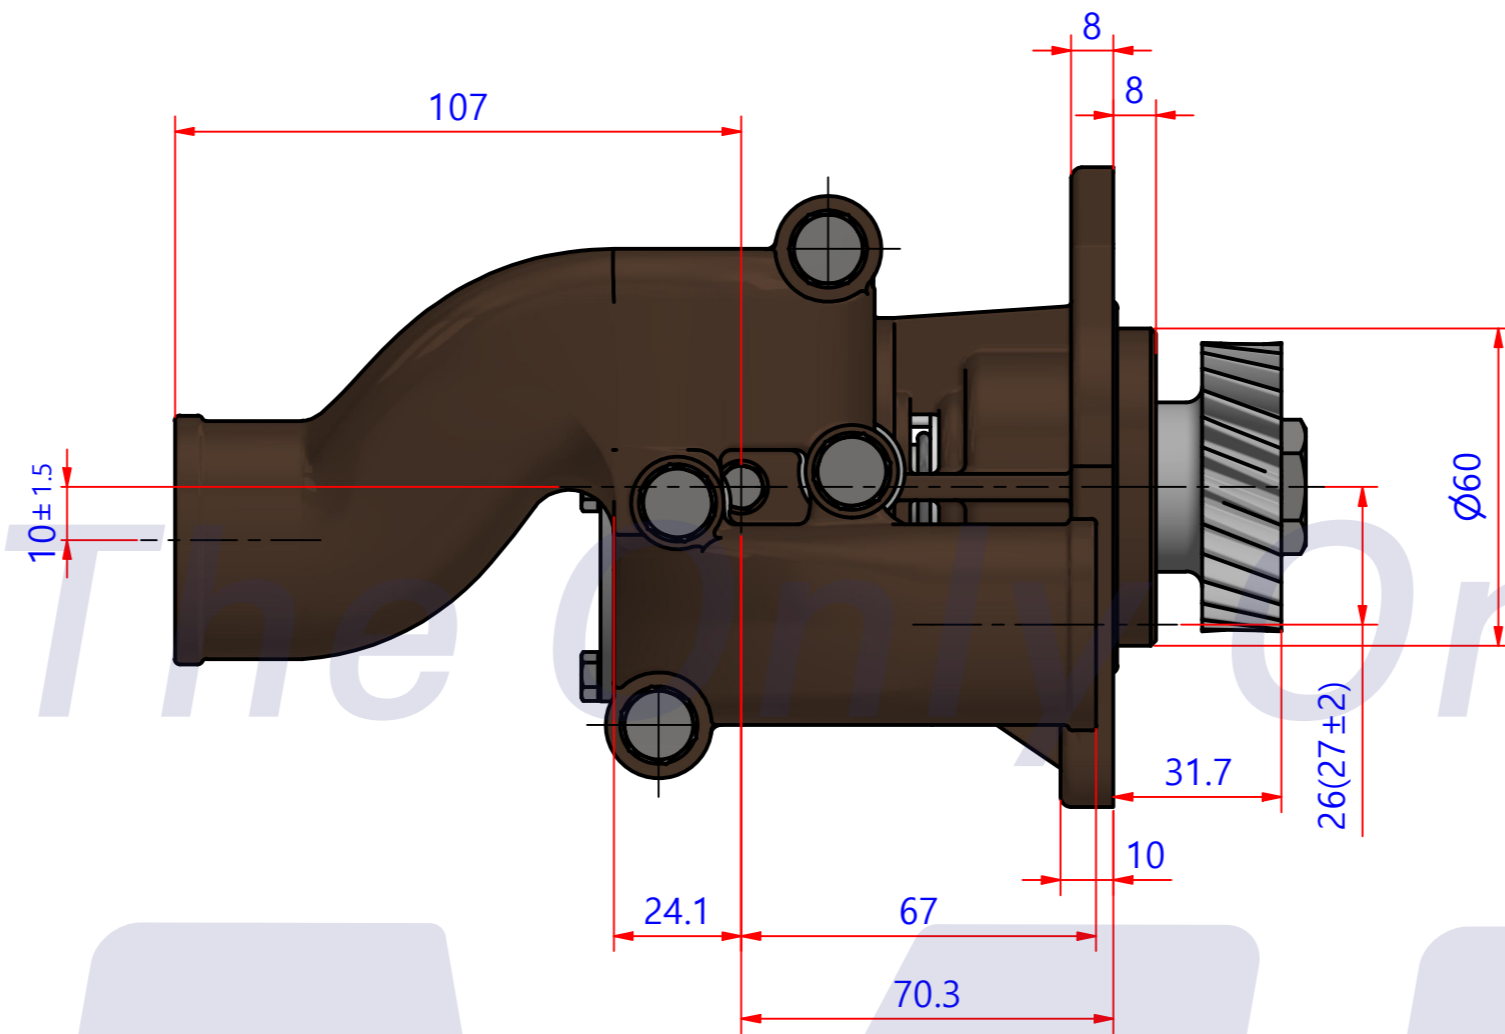

		부품 리스트			
항목	수량	부품번호	주제	재질	설명
1	1	PUA014101	PUMP ASSY		JPR-YM06LPA

Drawing by	Checked by	Approved by - date	Model Name	Date	Scale
강명진	C.I, JEON		JPR-YM06LPA	2016-10-13	1:1
			PUMP ASSY		
			PART NUMBER	Edition	Sheet
			PUA014101(0)	0	A2

PART LIST					
No.	QTY	PART NUMBER	PART NAME	MAT	DESCRIPTION
1	1	PUA014101	PUMP ASSY		JPR-YM06LPA

Drawing by M.J.KANG	Checked by C.I. JEON	Approved by - date	Model Name JPR-YM06LPA	Date 2016-11-09	Scale 1:1
			PUMP PART'S VIEW		
			PART NUMBER PUA014101(0)	Edition 0	Sheet A2