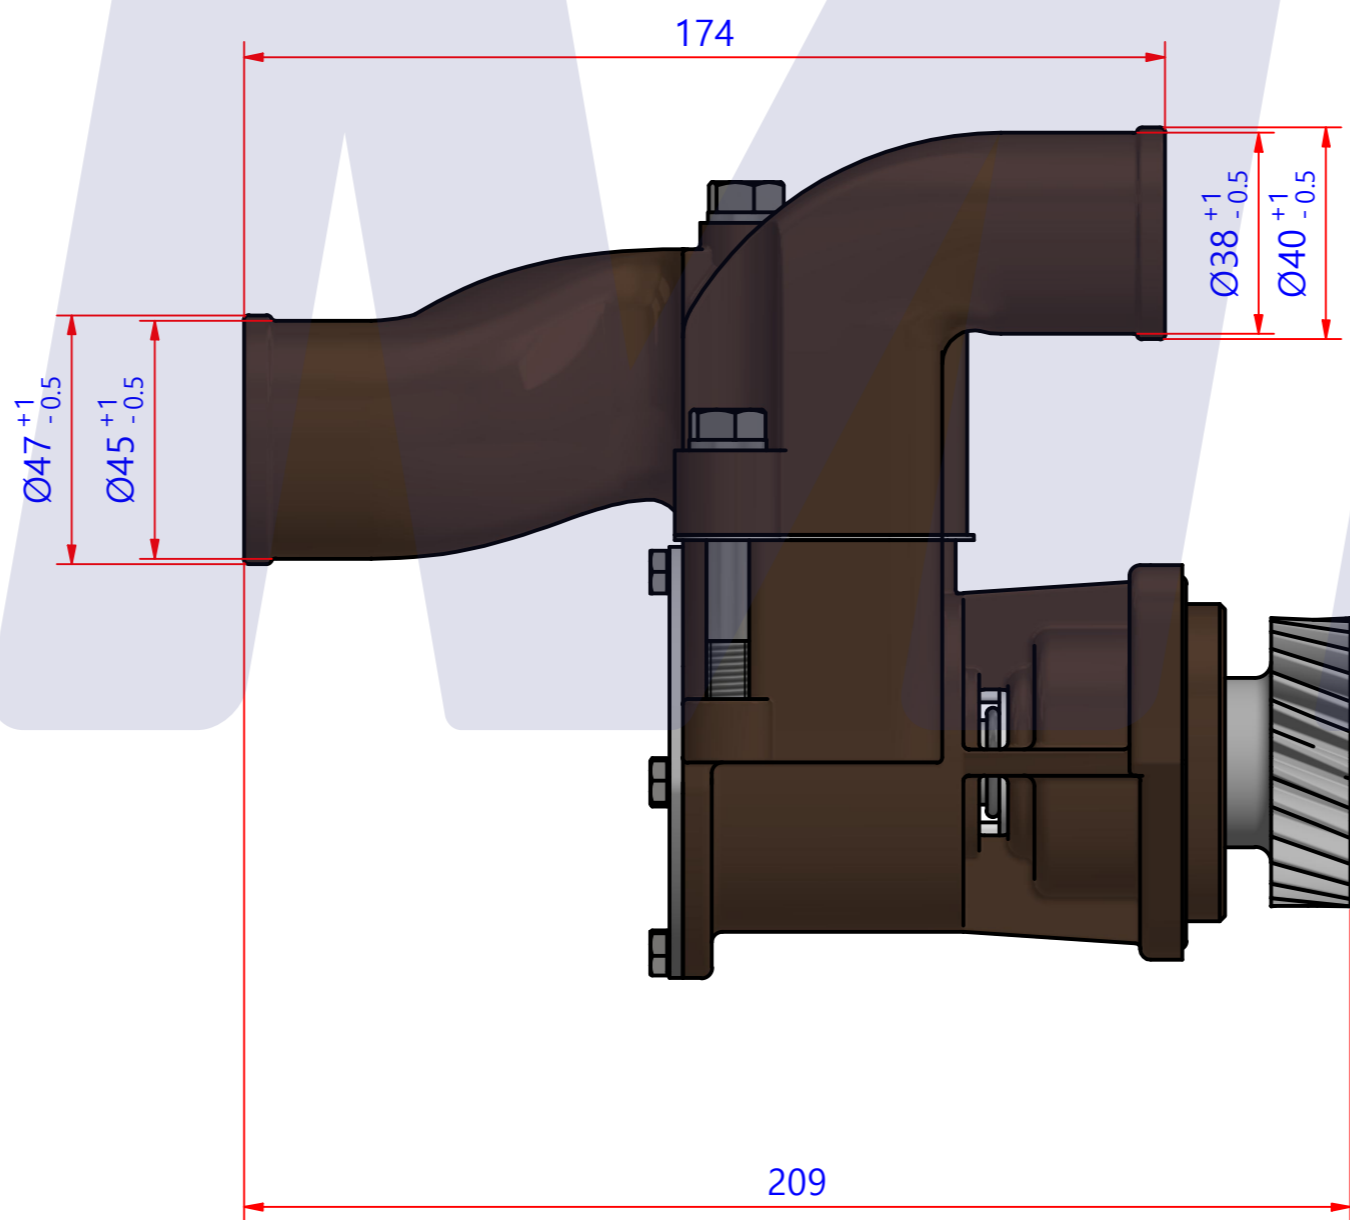

		부품 리스트			
항목	수량	부품번호	주제	재질	설명
1	1	PUA014101	PUMP ASSY		JPR-YM06LPA

Drawing by	Checked by	Approved by - date	Model Name	Date	Scale
강명진	C.I, JEON		JPR-YM06LPA	2016-10-13	1:1
			PUMP ASSY		
			PART NUMBER	Edition	Sheet
			PUA014101(0)	0	A2

PART LIST					
No.	QTY	PART NUMBER	PART NAME	MAT	DESCRIPTION
1	1	PUA014101	PUMP ASSY		JPR-YM06LPA

Drawing by M.J.KANG	Checked by C.I. JEON	Approved by - date	Model Name JPR-YM06LPA	Date 2016-11-09	Scale 1:1
			PUMP PART'S VIEW		
			PART NUMBER PUA014101(0)	Edition 0	Sheet A2