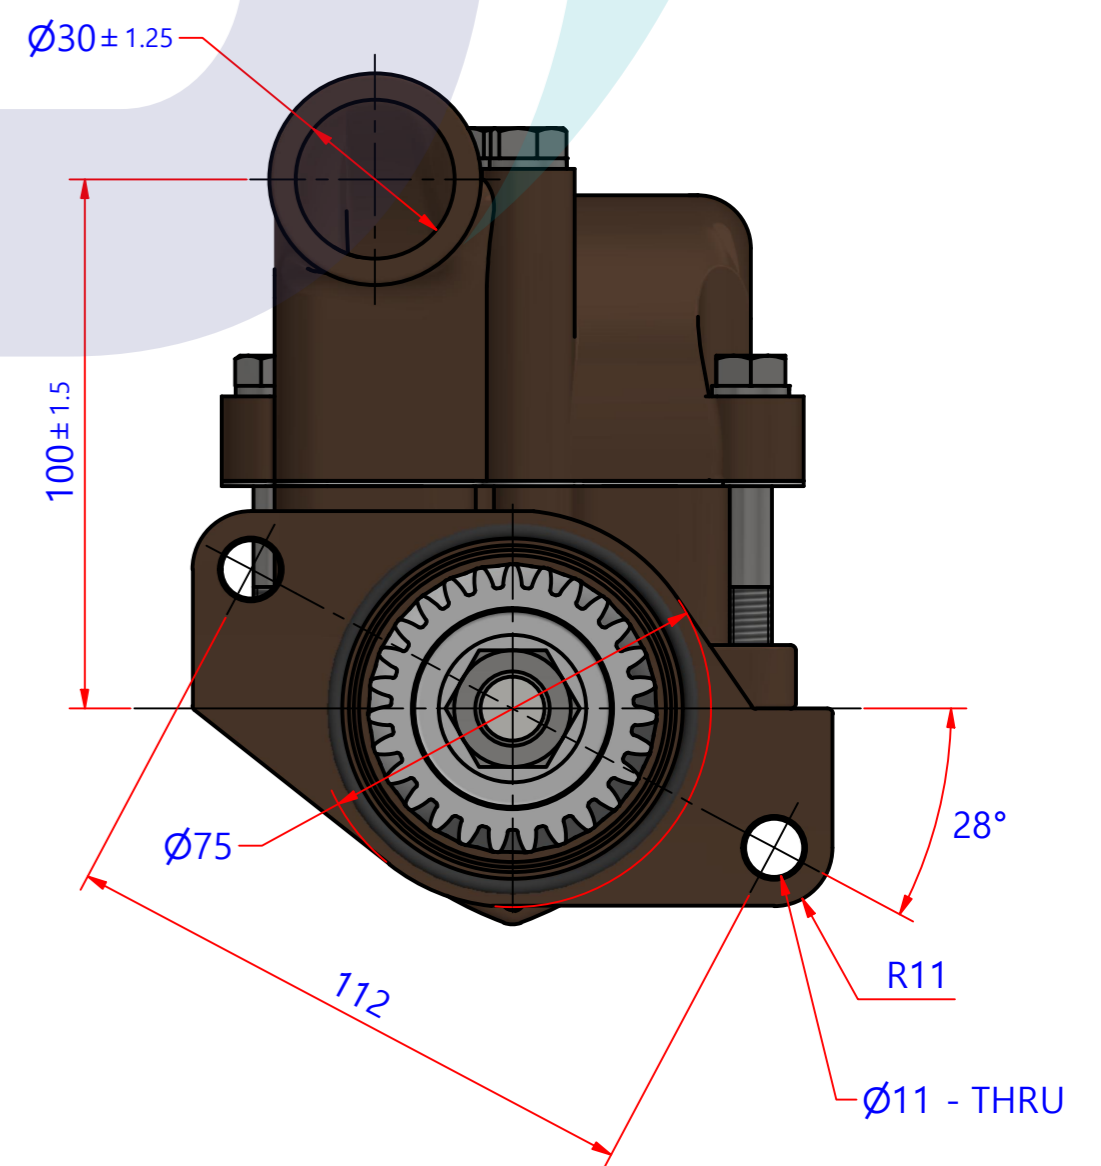

		부품 리스트			
항목	수량	부품번호	주제	재질	설명
1	1	PUA014101	PUMP ASSY		JPR-YM06LPA

Drawing by	Checked by	Approved by - date	Model Name	Date	Scale
강명진	C.I, JEON		JPR-YM06LPA	2016-10-13	1:1
			PUMP ASSY		
			PART NUMBER	Edition	Sheet
			PUA014101(0)	0	A2

PART LIST					
No.	QTY	PART NUMBER	PART NAME	MAT	DESCRIPTION
1	1	PUA014101	PUMP ASSY		JPR-YM06LPA

Drawing by M.J.KANG	Checked by C.I. JEON	Approved by - date	Model Name JPR-YM06LPA	Date 2016-11-09	Scale 1:1
			PUMP PART'S VIEW		
			PART NUMBER PUA014101(0)	Edition 0	Sheet A2