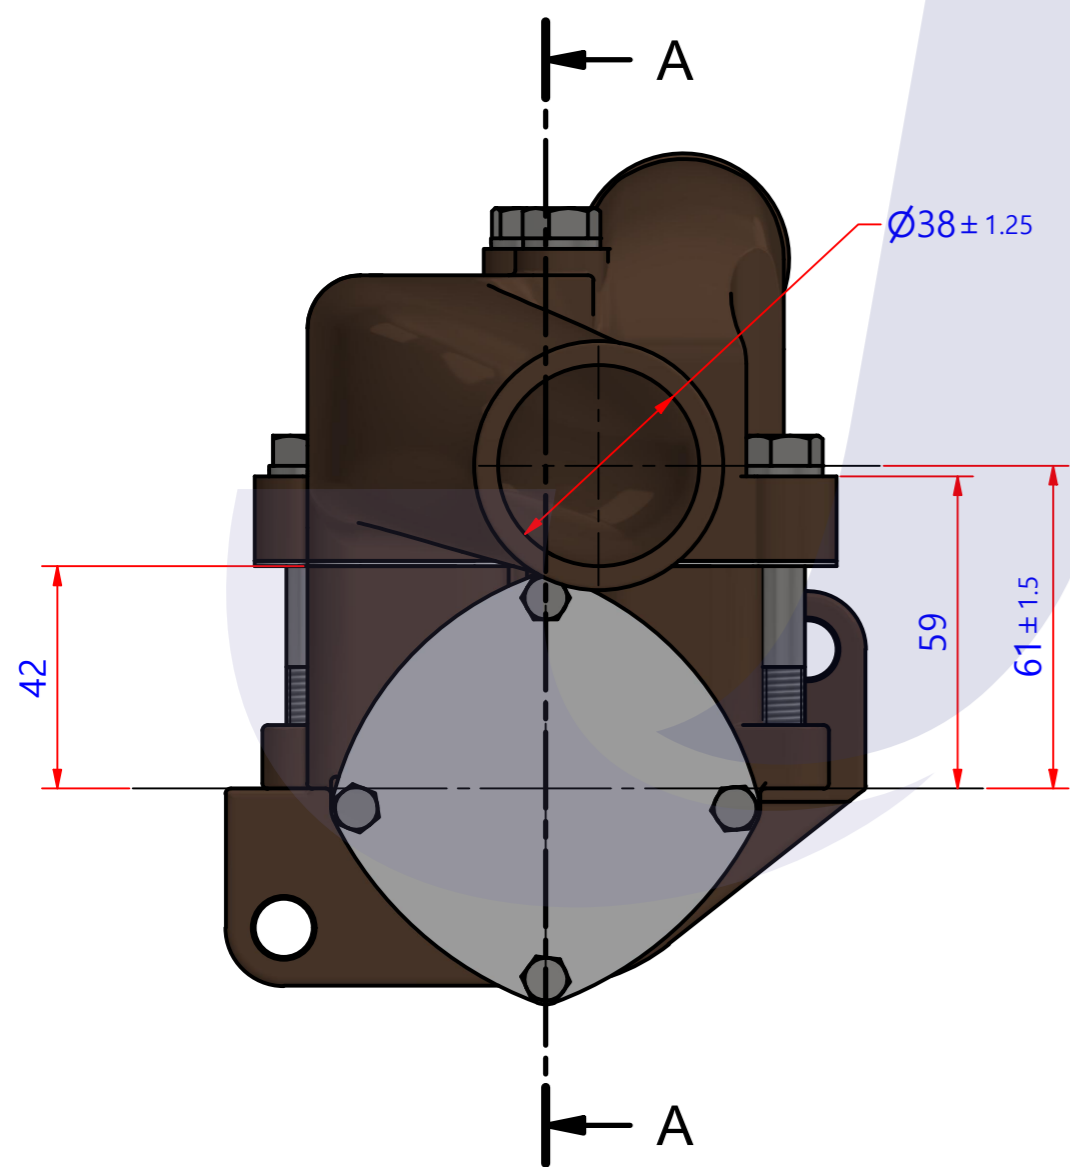

		부품 리스트			
항목	수량	부품번호	주제	재질	설명
1	1	PUA014101	PUMP ASSY		JPR-YM06LPA

Drawing by	Checked by	Approved by - date	Model Name	Date	Scale
강명진	C.I, JEON		JPR-YM06LPA	2016-10-13	1:1
			PUMP ASSY		
			PART NUMBER	Edition	Sheet
			PUA014101(0)	0	A2

PART LIST					
No.	QTY	PART NUMBER	PART NAME	MAT	DESCRIPTION
1	1	PUA014101	PUMP ASSY		JPR-YM06LPA

Drawing by M.J.KANG	Checked by C.I. JEON	Approved by - date	Model Name JPR-YM06LPA	Date 2016-11-09	Scale 1:1
			PUMP PART'S VIEW		
			PART NUMBER PUA014101(0)	Edition 0	Sheet A2