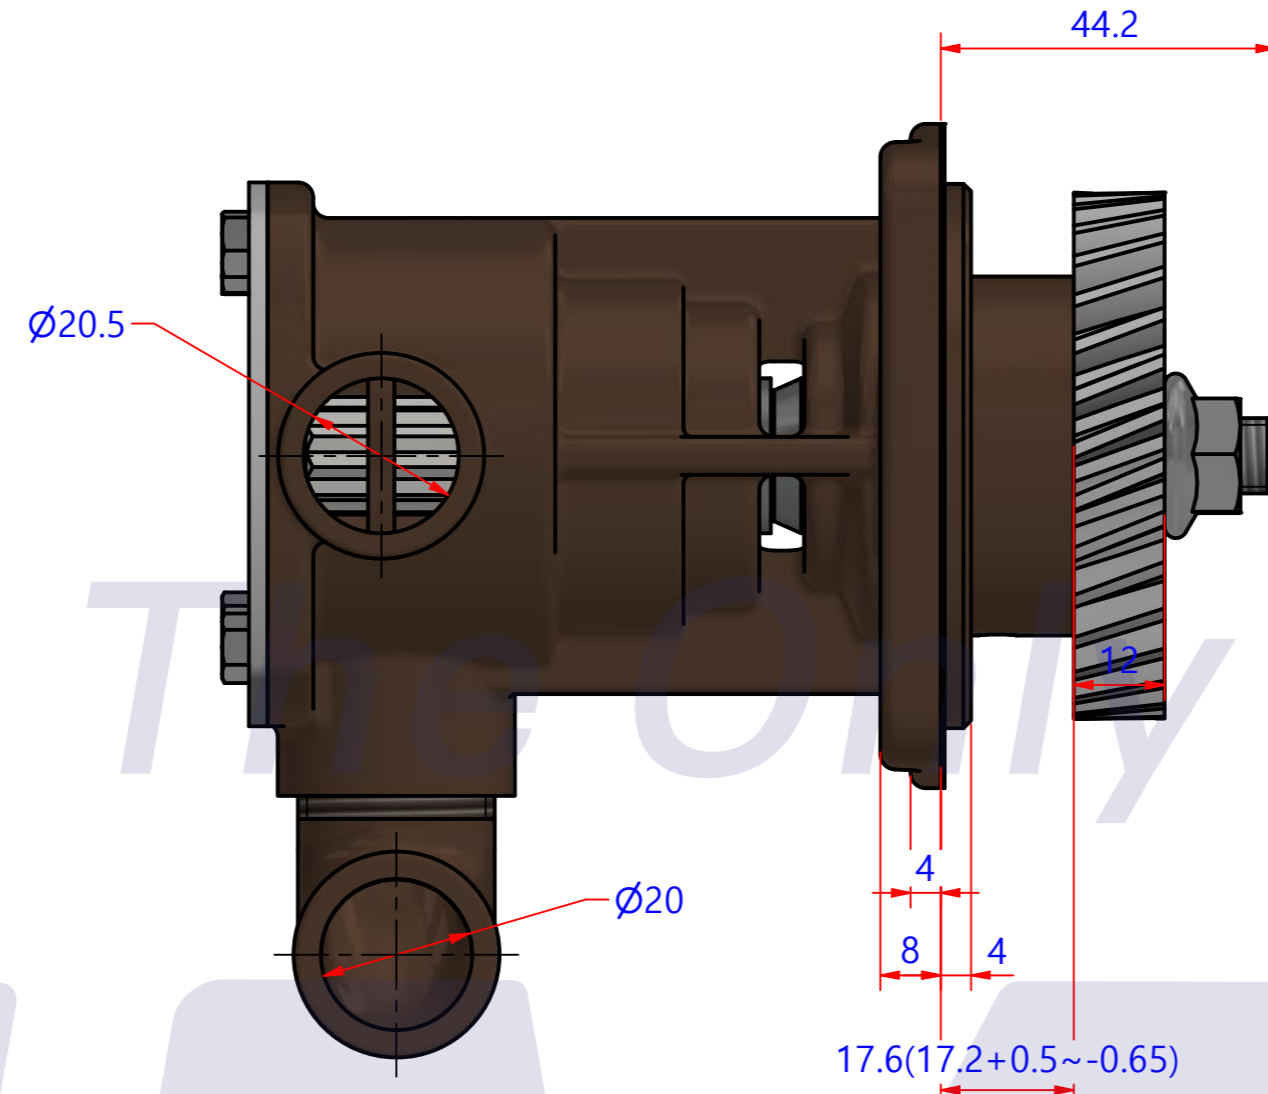

부품 리스트					
항목	수량	부품번호	주제	재질	설명
1	1	PUA014201	PUMP ASSY		JPR-YM04JHA

Drawing by	Checked by	Approved by - date	Model Name	Date	Scale
강명진	C.I, JEON		JPR-YM04JHA	2016-10-21	1:1
			PUMP ASSY		
			PART NUMBER	PUA014201(0)	Sheet A2

품번	PUA014201
품명	JPR-YM04JHA

A: MAJOR KIT B: MINOR KIT C: M-SEAL SET D: IMPELLER KIT

No.	QTY	PART NUMBER	PART NAME	A (JSK0130)	B (JSM0130)	C (MCSSET0001)	D (JIKJMP013)
1	2	BER0050	BEARING	X			
2	4	BOL0163	HEX BOLT	X	X		
3	1	BOL0164	FLAT WASHER	X	X		
4	1	BOL0186	FLANGE NUT	X			
5	1	COV0050	COVER	X	X		
6	1	GAK0068	GASKET	X			
7	1	GEA0024	GEAR				
8	1	7100-01	RUBBER IMPELLER	X	X		X
9	1	KEY0028	KEY	X			
10	1	MCS001301	CERAMIC	X	X	X	
11	1	MCS001601	CARBON	X	X	X	
12	1	ORG0061	O-RING	X	X		X
13	1	ORG0062	V-RING	X	X		
14	1	PBC0235	PUMP CASING				
15	1	PBC0237	PUMP ELBOW				
16	1	RET0013	RETAINER	X			
17	1	SHA0134	SHAFT	X			
18	1	SNP0002	SNAP-RING	X			
19	1	SNP0006	SNAP-RING	X	X		
20	1	SNP0009	SNAP-RING	X			
21	1	WER0024	WEAR PLATE	X	X		

PART LIST					
No.	QTY	PART NUMBER	PART NAME	MAT	DESCRIPTION
1	1	PUA014201	PUMP ASSY		JPR-YM04JHA

Drawing by	Checked by	Approved by - date	Model Name	Date	Scale
M.J.KANG	C.I. JEON		JPR-YM04JHA	2016-11-10	0.53:1
			PUMP PART'S VIEW		
			PART NUMBER	PUA014201(0)	Edition