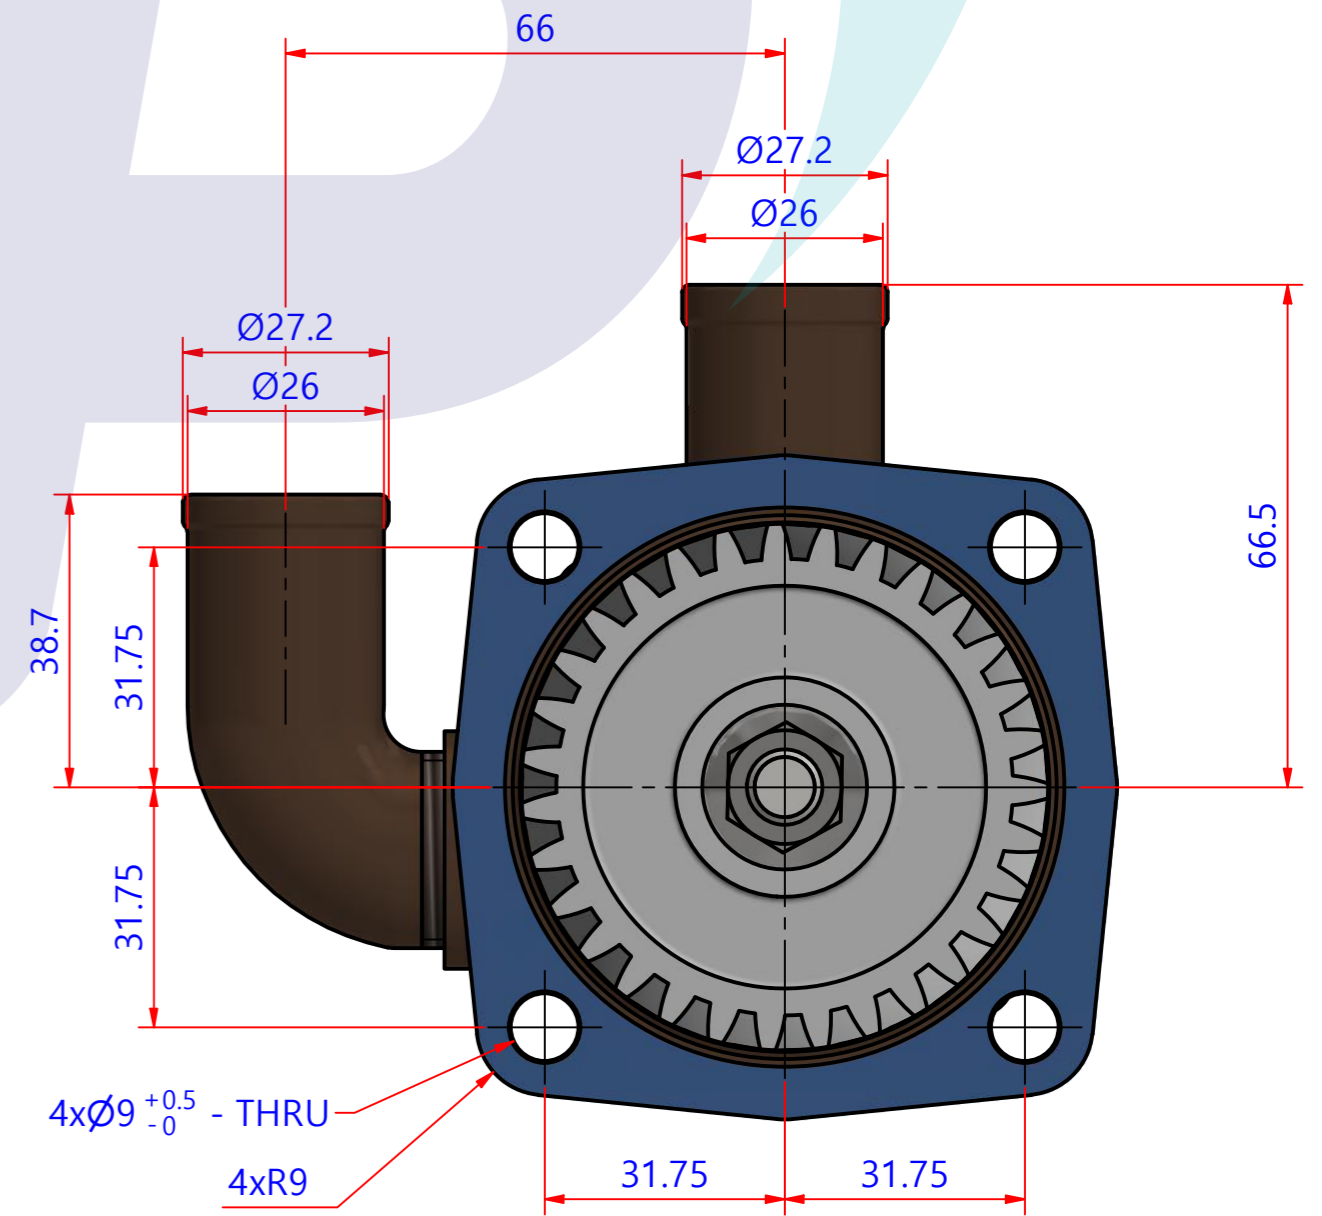

부품 리스트					
항목	수량	부품번호	주제	재질	설명
1	1	PUA014201	PUMP ASSY		JPR-YM04JHA

Drawing by	Checked by	Approved by - date	Model Name	Date	Scale
강명진	C.I, JEON		JPR-YM04JHA	2016-10-21	1:1
			PUMP ASSY		
			PART NUMBER	PUA014201(0)	Sheet A2

품번	PUA014201
품명	JPR-YM04JHA

A: MAJOR KIT B: MINOR KIT C: M-SEAL SET D: IMPELLER KIT

No.	QTY	PART NUMBER	PART NAME	A (JSK0130)	B (JSM0130)	C (MCSSET0001)	D (JIKJMP013)
1	2	BER0050	BEARING	X			
2	4	BOL0163	HEX BOLT	X	X		
3	1	BOL0164	FLAT WASHER	X	X		
4	1	BOL0186	FLANGE NUT	X			
5	1	COV0050	COVER	X	X		
6	1	GAK0068	GASKET	X			
7	1	GEA0024	GEAR				
8	1	7100-01	RUBBER IMPELLER	X	X		X
9	1	KEY0028	KEY	X			
10	1	MCS001301	CERAMIC	X	X	X	
11	1	MCS001601	CARBON	X	X	X	
12	1	ORG0061	O-RING	X	X		X
13	1	ORG0062	V-RING	X	X		
14	1	PBC0235	PUMP CASING				
15	1	PBC0237	PUMP ELBOW				
16	1	RET0013	RETAINER	X			
17	1	SHA0134	SHAFT	X			
18	1	SNP0002	SNAP-RING	X			
19	1	SNP0006	SNAP-RING	X	X		
20	1	SNP0009	SNAP-RING	X			
21	1	WER0024	WEAR PLATE	X	X		

PART LIST					
No.	QTY	PART NUMBER	PART NAME	MAT	DESCRIPTION
1	1	PUA014201	PUMP ASSY		JPR-YM04JHA

Drawing by	Checked by	Approved by - date	Model Name	Date	Scale
M.J.KANG	C.I. JEON		JPR-YM04JHA	2016-11-10	0.53:1
			PUMP PART'S VIEW		
			PART NUMBER	PUA014201(0)	Edition