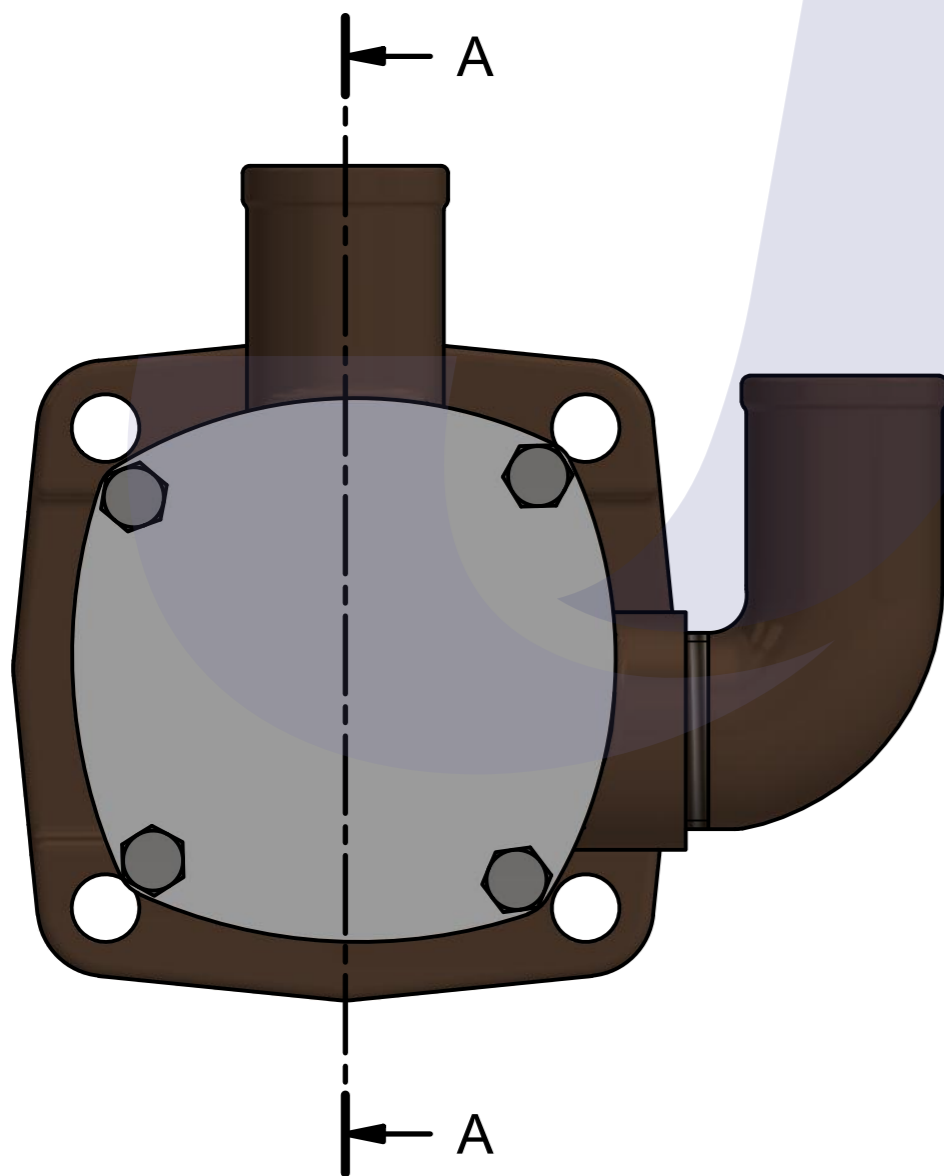

부품 리스트					
항목	수량	부품번호	주제	재질	설명
1	1	PUA014201	PUMP ASSY		JPR-YM04JHA

Drawing by	Checked by	Approved by - date	Model Name	Date	Scale
강명진	C.I, JEON		JPR-YM04JHA	2016-10-21	1:1
			PUMP ASSY		
			PART NUMBER	PUA014201(0)	Sheet A2

품번	PUA014201
품명	JPR-YM04JHA

A: MAJOR KIT B: MINOR KIT C: M-SEAL SET D: IMPELLER KIT

No.	QTY	PART NUMBER	PART NAME	A (JSK0130)	B (JSM0130)	C (MCSSET0001)	D (JIKJMP013)
1	2	BER0050	BEARING	X			
2	4	BOL0163	HEX BOLT	X	X		
3	1	BOL0164	FLAT WASHER	X	X		
4	1	BOL0186	FLANGE NUT	X			
5	1	COV0050	COVER	X	X		
6	1	GAK0068	GASKET	X			
7	1	GEA0024	GEAR				
8	1	7100-01	RUBBER IMPELLER	X	X		X
9	1	KEY0028	KEY	X			
10	1	MCS001301	CERAMIC	X	X	X	
11	1	MCS001601	CARBON	X	X	X	
12	1	ORG0061	O-RING	X	X		X
13	1	ORG0062	V-RING	X	X		
14	1	PBC0235	PUMP CASING				
15	1	PBC0237	PUMP ELBOW				
16	1	RET0013	RETAINER	X			
17	1	SHA0134	SHAFT	X			
18	1	SNP0002	SNAP-RING	X			
19	1	SNP0006	SNAP-RING	X	X		
20	1	SNP0009	SNAP-RING	X			
21	1	WER0024	WEAR PLATE	X	X		

PART LIST					
No.	QTY	PART NUMBER	PART NAME	MAT	DESCRIPTION
1	1	PUA014201	PUMP ASSY		JPR-YM04JHA

Drawing by	Checked by	Approved by - date	Model Name	Date	Scale
M.J.KANG	C.I. JEON		JPR-YM04JHA	2016-11-10	0.53:1
			PUMP PART'S VIEW		
			PART NUMBER	PUA014201(0)	Edition