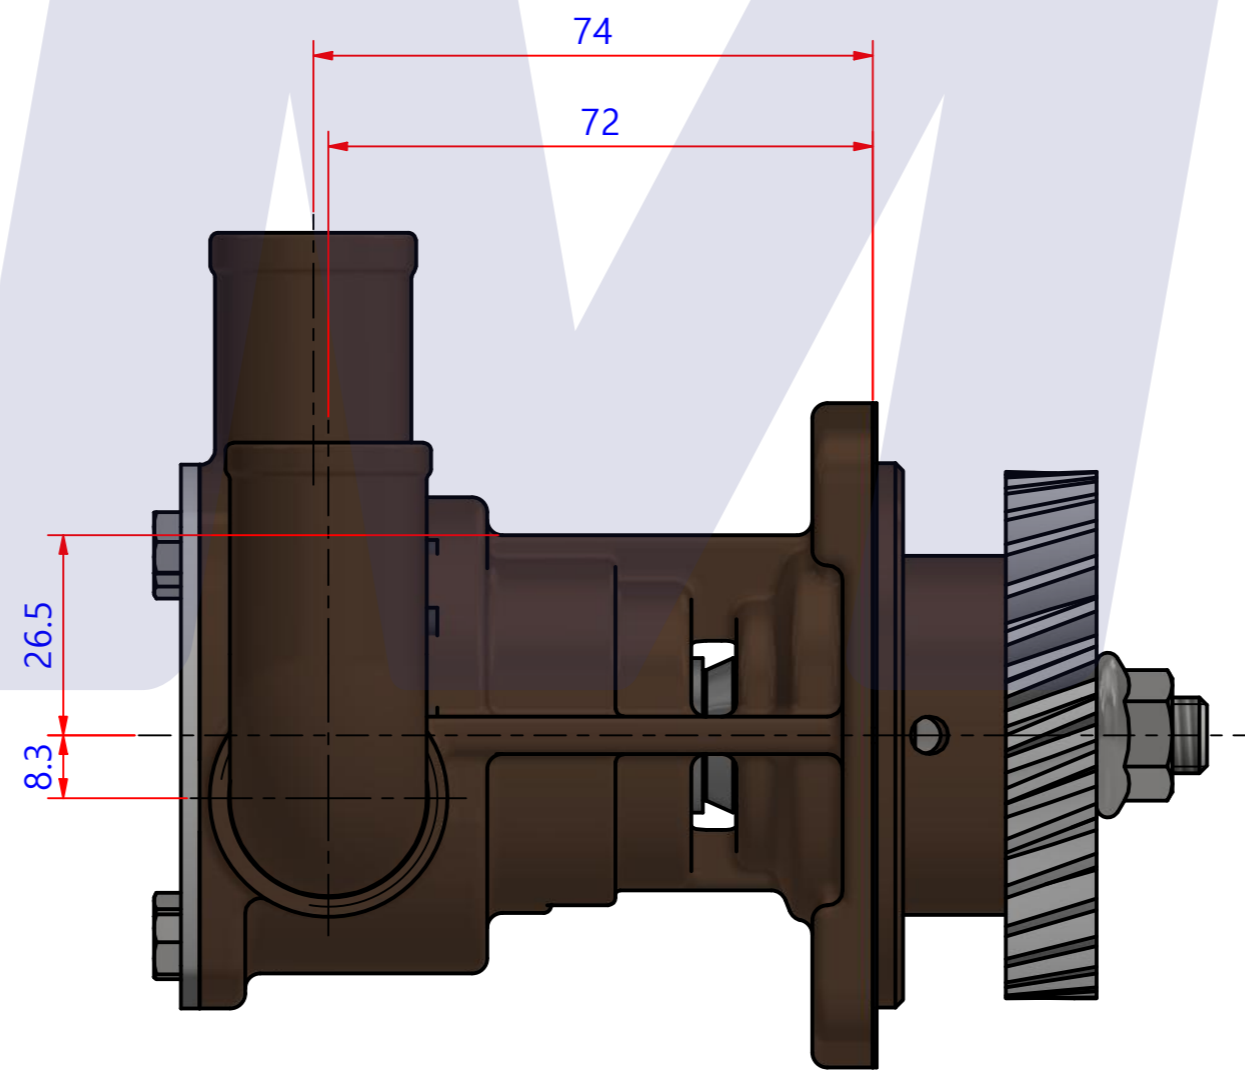

부품 리스트					
항목	수량	부품번호	주제	재질	설명
1	1	PUA014201	PUMP ASSY		JPR-YM04JHA

Drawing by	Checked by	Approved by - date	Model Name	Date	Scale
강명진	C.I, JEON		JPR-YM04JHA	2016-10-21	1:1
			PUMP ASSY		
			PART NUMBER	PUA014201(0)	Sheet A2

품번	PUA014201
품명	JPR-YM04JHA

A: MAJOR KIT B: MINOR KIT C: M-SEAL SET D: IMPELLER KIT

No.	QTY	PART NUMBER	PART NAME	A (JSK0130)	B (JSM0130)	C (MCSSET0001)	D (JIKJMP013)
1	2	BER0050	BEARING	X			
2	4	BOL0163	HEX BOLT	X	X		
3	1	BOL0164	FLAT WASHER	X	X		
4	1	BOL0186	FLANGE NUT	X			
5	1	COV0050	COVER	X	X		
6	1	GAK0068	GASKET	X			
7	1	GEA0024	GEAR				
8	1	7100-01	RUBBER IMPELLER	X	X		X
9	1	KEY0028	KEY	X			
10	1	MCS001301	CERAMIC	X	X	X	
11	1	MCS001601	CARBON	X	X	X	
12	1	ORG0061	O-RING	X	X		X
13	1	ORG0062	V-RING	X	X		
14	1	PBC0235	PUMP CASING				
15	1	PBC0237	PUMP ELBOW				
16	1	RET0013	RETAINER	X			
17	1	SHA0134	SHAFT	X			
18	1	SNP0002	SNAP-RING	X			
19	1	SNP0006	SNAP-RING	X	X		
20	1	SNP0009	SNAP-RING	X			
21	1	WER0024	WEAR PLATE	X	X		

PART LIST					
No.	QTY	PART NUMBER	PART NAME	MAT	DESCRIPTION
1	1	PUA014201	PUMP ASSY		JPR-YM04JHA

Drawing by	Checked by	Approved by - date	Model Name	Date	Scale
M.J.KANG	C.I. JEON		JPR-YM04JHA	2016-11-10	0.53:1
			PUMP PART'S VIEW		
			PART NUMBER	PUA014201(0)	Edition