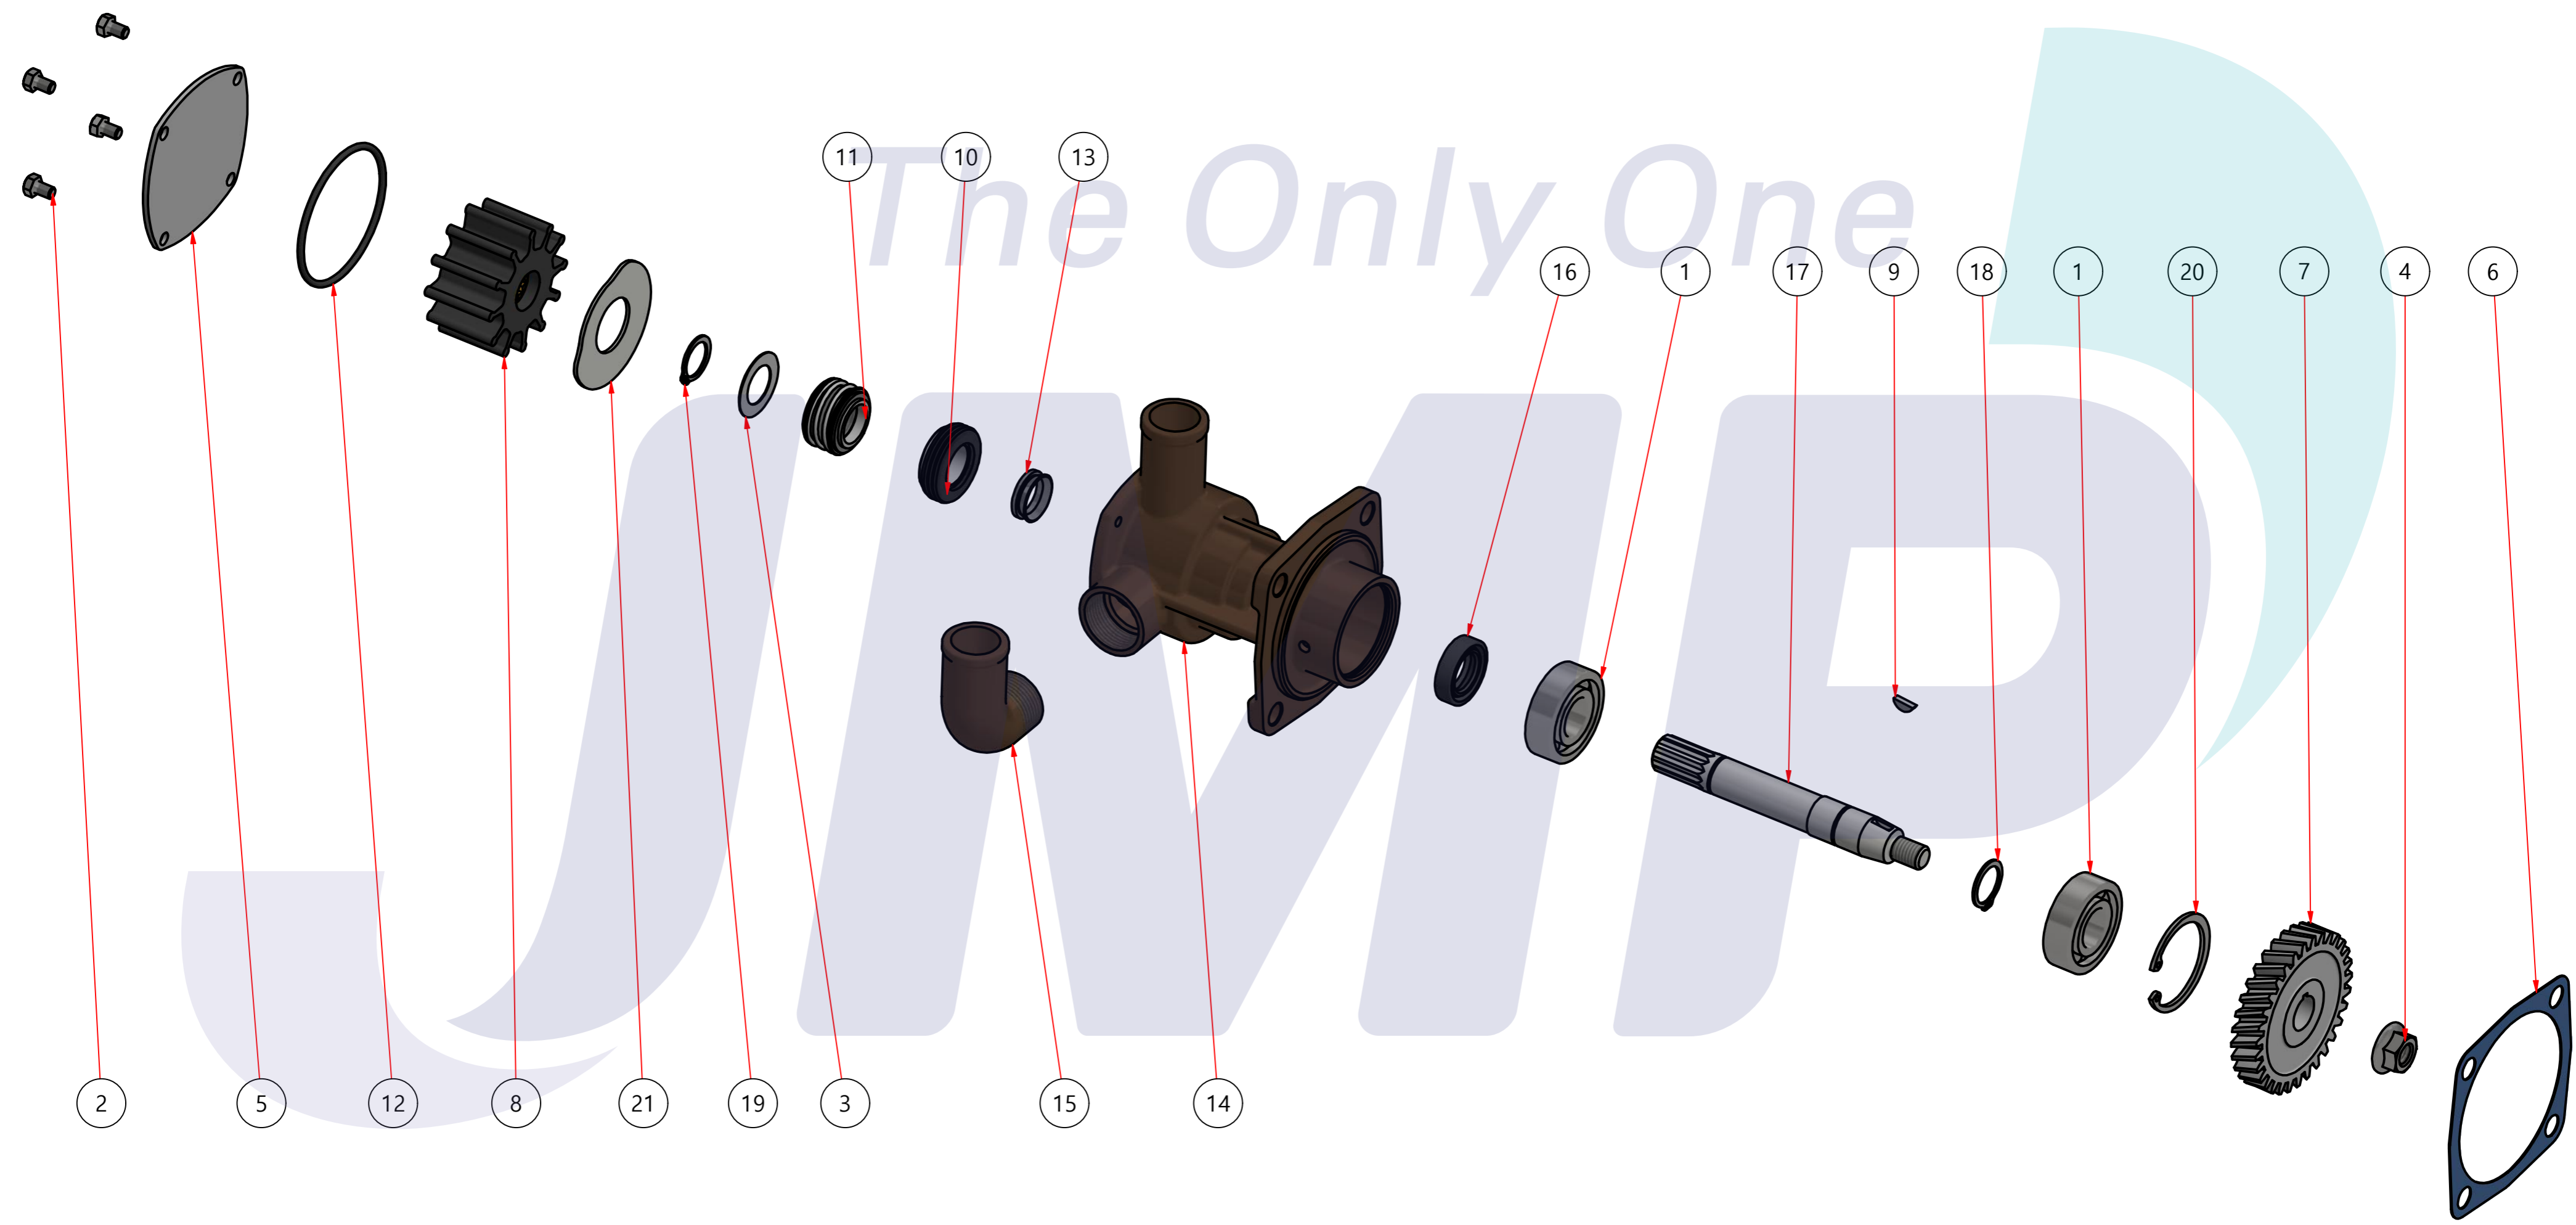

부품 리스트					
항목	수량	부품번호	주제	재질	설명
1	1	PUA014201	PUMP ASSY		JPR-YM04JHA

Drawing by	Checked by	Approved by - date	Model Name	Date	Scale
강명진	C.I, JEON		JPR-YM04JHA	2016-10-21	1:1
			PUMP ASSY		
			PART NUMBER	PUA014201(0)	Sheet A2

품번	PUA014201
품명	JPR-YM04JHA

A: MAJOR KIT B: MINOR KIT C: M-SEAL SET D: IMPELLER KIT

No.	QTY	PART NUMBER	PART NAME	A (JSK0130)	B (JSM0130)	C (MCSSET0001)	D (JIKJMP013)
1	2	BER0050	BEARING	X			
2	4	BOL0163	HEX BOLT	X	X		
3	1	BOL0164	FLAT WASHER	X	X		
4	1	BOL0186	FLANGE NUT	X			
5	1	COV0050	COVER	X	X		
6	1	GAK0068	GASKET	X			
7	1	GEA0024	GEAR				
8	1	7100-01	RUBBER IMPELLER	X	X		X
9	1	KEY0028	KEY	X			
10	1	MCS001301	CERAMIC	X	X	X	
11	1	MCS001601	CARBON	X	X	X	
12	1	ORG0061	O-RING	X	X		X
13	1	ORG0062	V-RING	X	X		
14	1	PBC0235	PUMP CASING				
15	1	PBC0237	PUMP ELBOW				
16	1	RET0013	RETAINER	X			
17	1	SHA0134	SHAFT	X			
18	1	SNP0002	SNAP-RING	X			
19	1	SNP0006	SNAP-RING	X	X		
20	1	SNP0009	SNAP-RING	X			
21	1	WER0024	WEAR PLATE	X	X		

PART LIST					
No.	QTY	PART NUMBER	PART NAME	MAT	DESCRIPTION
1	1	PUA014201	PUMP ASSY		JPR-YM04JHA

Drawing by	Checked by	Approved by - date	Model Name	Date	Scale
M.J.KANG	C.I. JEON		JPR-YM04JHA	2016-11-10	0.53:1
			PUMP PART'S VIEW		
			PART NUMBER	PUA014201(0)	Edition