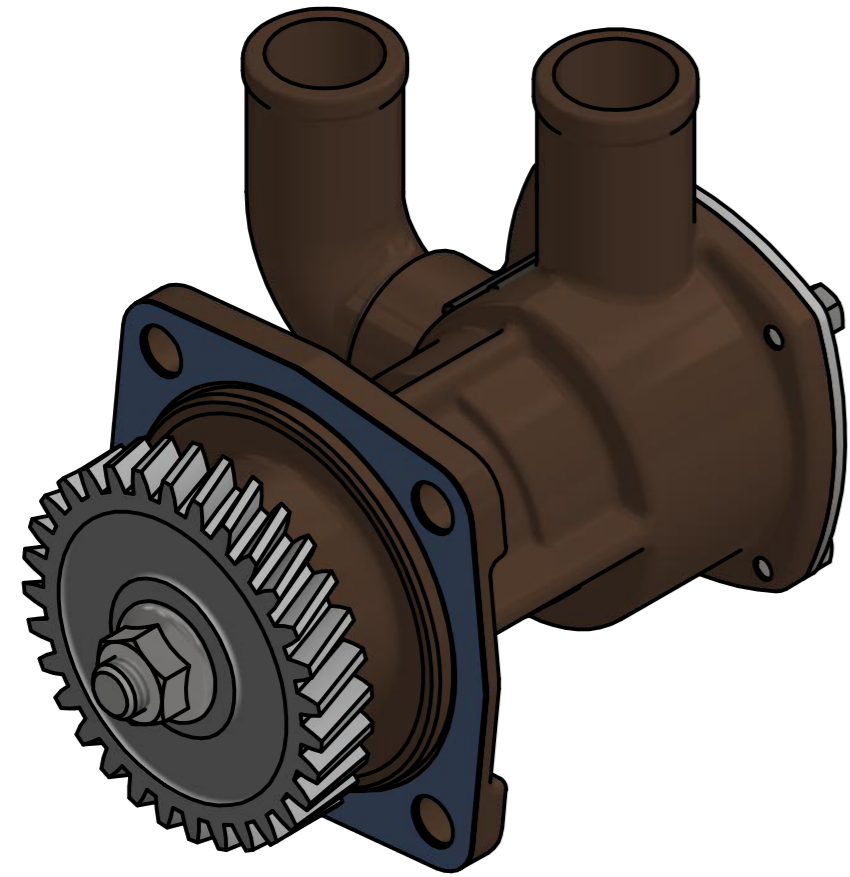

부품 리스트					
항목	수량	부품번호	주제	재질	설명
1	1	PUA014201	PUMP ASSY		JPR-YM04JHA

Drawing by	Checked by	Approved by - date	Model Name	Date	Scale
강명진	C.I, JEON		JPR-YM04JHA	2016-10-21	1:1
			PUMP ASSY		
			PART NUMBER	PUA014201(0)	Sheet A2

품번	PUA014201
품명	JPR-YM04JHA

A: MAJOR KIT B: MINOR KIT C: M-SEAL SET D: IMPELLER KIT

No.	QTY	PART NUMBER	PART NAME	A (JSK0130)	B (JSM0130)	C (MCSSET0001)	D (JIKJMP013)
1	2	BER0050	BEARING	X			
2	4	BOL0163	HEX BOLT	X	X		
3	1	BOL0164	FLAT WASHER	X	X		
4	1	BOL0186	FLANGE NUT	X			
5	1	COV0050	COVER	X	X		
6	1	GAK0068	GASKET	X			
7	1	GEA0024	GEAR				
8	1	7100-01	RUBBER IMPELLER	X	X		X
9	1	KEY0028	KEY	X			
10	1	MCS001301	CERAMIC	X	X	X	
11	1	MCS001601	CARBON	X	X	X	
12	1	ORG0061	O-RING	X	X		X
13	1	ORG0062	V-RING	X	X		
14	1	PBC0235	PUMP CASING				
15	1	PBC0237	PUMP ELBOW				
16	1	RET0013	RETAINER	X			
17	1	SHA0134	SHAFT	X			
18	1	SNP0002	SNAP-RING	X			
19	1	SNP0006	SNAP-RING	X	X		
20	1	SNP0009	SNAP-RING	X			
21	1	WER0024	WEAR PLATE	X	X		

PART LIST					
No.	QTY	PART NUMBER	PART NAME	MAT	DESCRIPTION
1	1	PUA014201	PUMP ASSY		JPR-YM04JHA

Drawing by	Checked by	Approved by - date	Model Name	Date	Scale
M.J.KANG	C.I. JEON		JPR-YM04JHA	2016-11-10	0.53:1
			PUMP PART'S VIEW		
			PART NUMBER	PUA014201(0)	Edition