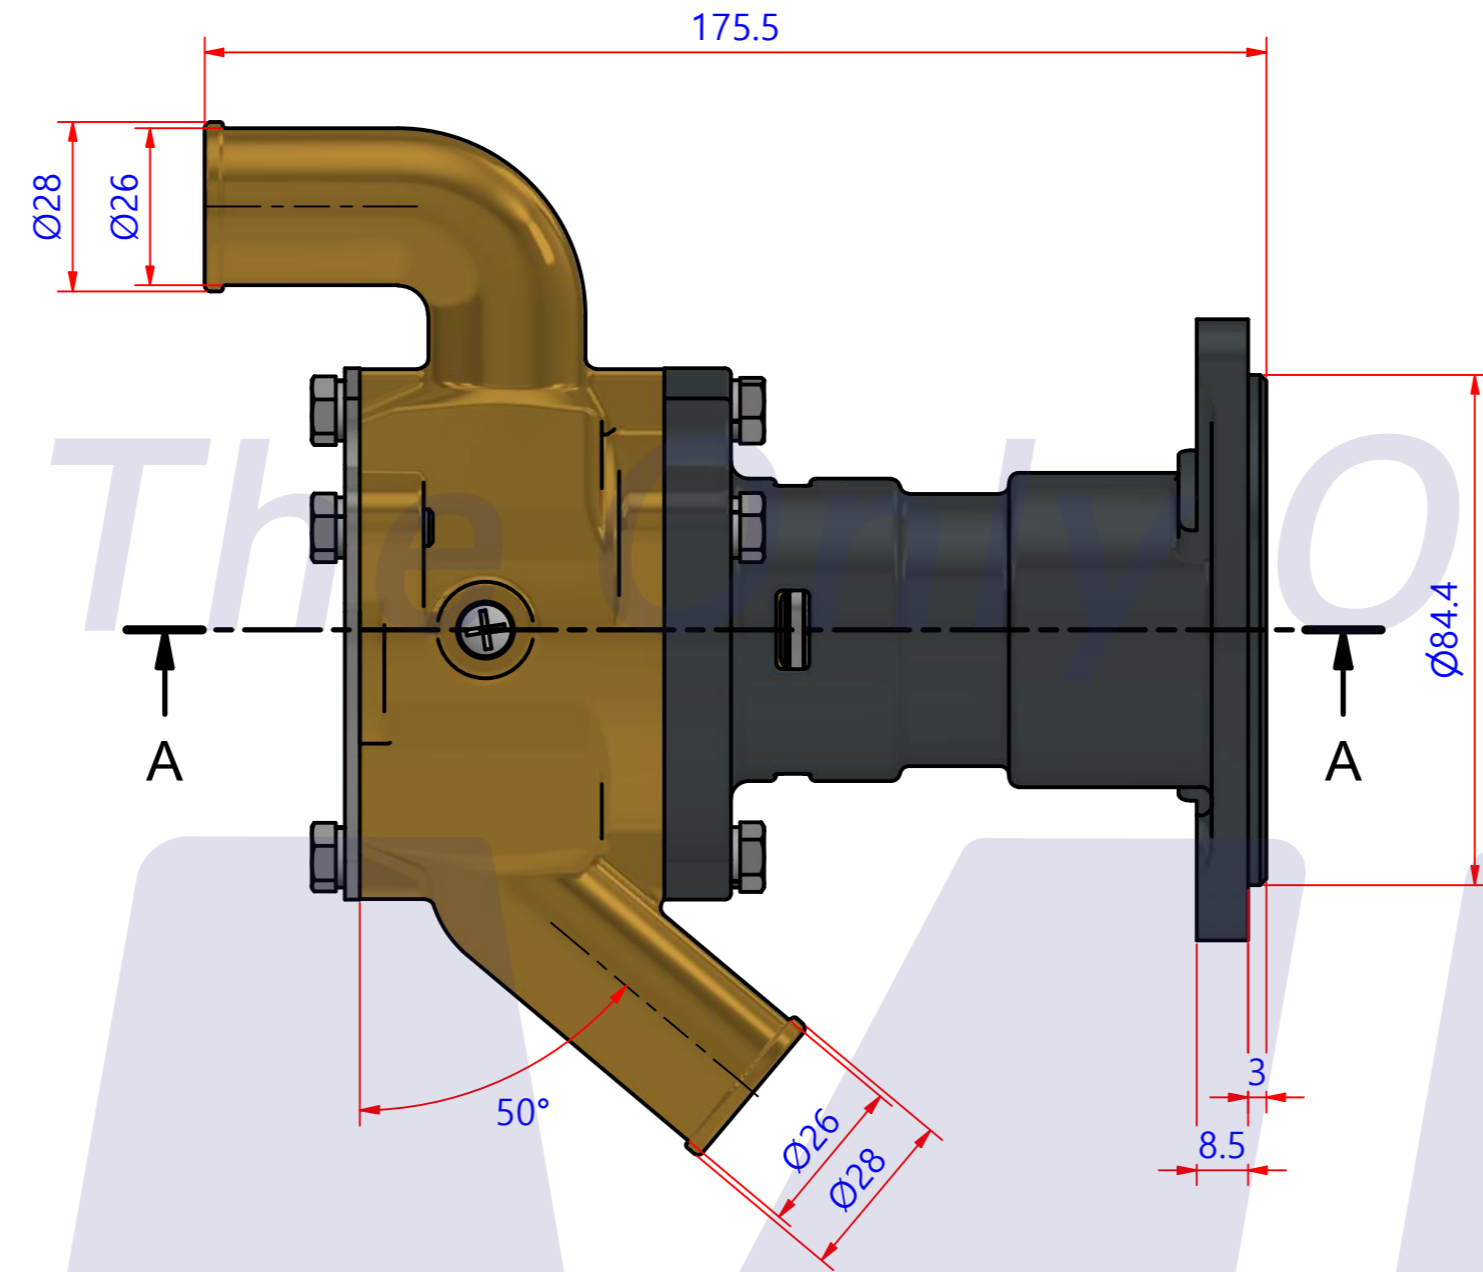

부품 리스트					
항목	수량	부품번호	주제	재질	설명
1	1	PUA0211	PUMP ASSY		JPR-ON7310

Drawing by	Checked by	Approved by - date	Model Name	Date	Scale
M.J.KANG	C.I. JEON		JPR-ON7310	2019-09-17	1 : 1
			PUMP ASSY		
			PART NUMBER	Edition	Sheet
			PUA0211(0)	0	A2

품 번	PUA0211
품 명	JPR-ON7310

A: MAJOR KIT B: MINOR KIT C: CAM SET D: M-SEAL SET E: IMPELLER KIT

No.	QTY	PART NUMBER	PART NAME	A (JSK0156)	B (JSM0161)	C (CAMSET0050)	D (MCSSET0017)	E (JIKJMP021)
1	2	BER0046	BEARING	X				
2	1	BOL0001	SCREW	X	X	X		
3	6	BOL0035	SPRING WASHER	X	X (3)			
4	3	BOL0048	HEX BOLT	X				
5	3	BOL0128	HEX BOLT	X	X			
6	1	CAM002002	CAM	X	X	X		
7	1	COV0073	COVER	X	X			
8	1	7300-01	RUBBER IMPELLER	X	X			X
9	1	KEY0016	KEY	X	X			
10	1	MCS0013	CERAMIC	X	X		X	
11	1	MCS001601	CARBON	X	X		X	
12	1	ORG0039	O-RING	X	X			X
13	1	ORG0044	O-RING	X				
14	1	ORG000101	O-RING	X	X	X		
15	1	PBC0307	PUMP CASING / IMP					
16	1	PBC0308	PUMP CASING / BER					
17	1	RET0019	RETAINER	X				
18	1	SHA0188	SHAFT	X				
19	1	SNP0002	SNAP-RING	X				
20	1	SNP0006	SNAP-RING	X	X			
21	1	SPC0019	SPACER	X	X			
22	1	SPC0045	SPACER	X				
23	1	WER0032	WEAR PLATE	X	X			

부품 리스트					
항목	수량	부품번호	주제	재질	설명
1	1	PUA0211	PUMP ASSY		JPR-ON7310

Drawing by	Checked by	Approved by - date	Model Name	Date	Scale
M.J.KANG	C.I, JEON		JPR-ON7310	2019-12-18	1:1
			PUMP PARTS VIEW		
			PART NUMBER	PUA0211(0)	Sheet A2
			Edition	0	