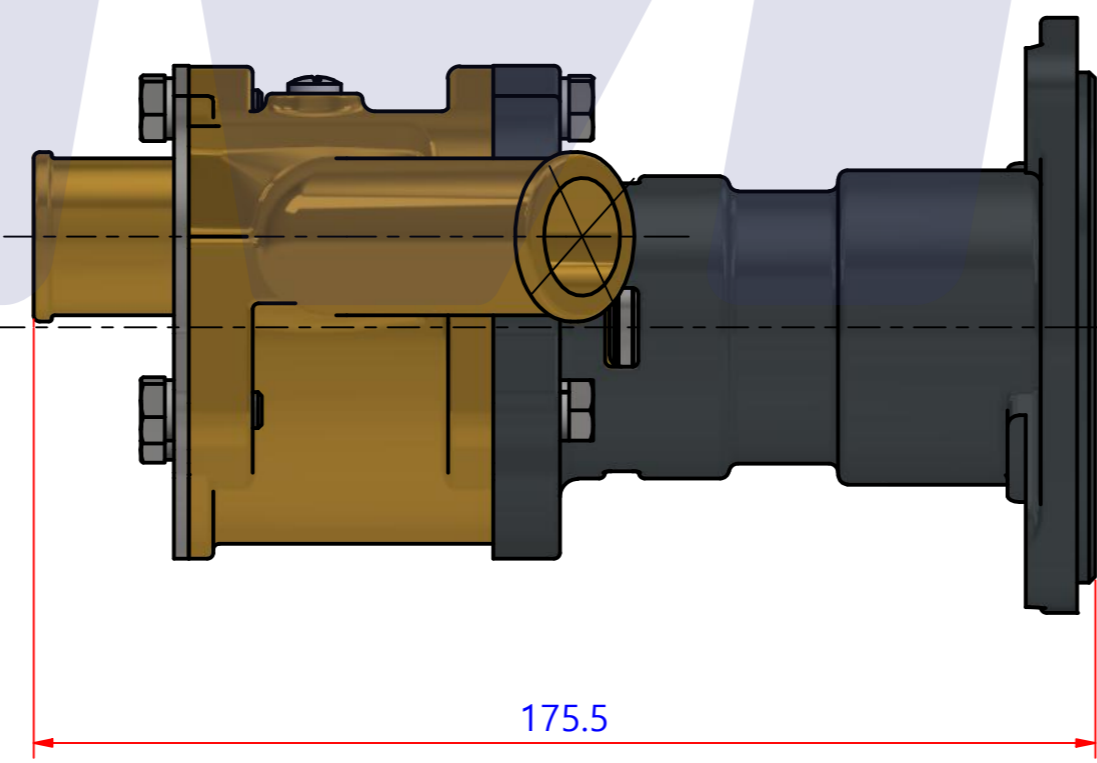

부품 리스트					
항목	수량	부품번호	주제	재질	설명
1	1	PUA0211	PUMP ASSY		JPR-ON7310

Drawing by	Checked by	Approved by - date	Model Name	Date	Scale
M.J.KANG	C.I. JEON		JPR-ON7310	2019-09-17	1 : 1
			PUMP ASSY		
			PART NUMBER	Edition	Sheet
			PUA0211(0)	0	A2

품 번	PUA0211
품 명	JPR-ON7310

A: MAJOR KIT B: MINOR KIT C: CAM SET D: M-SEAL SET E: IMPELLER KIT

No.	QTY	PART NUMBER	PART NAME	A (JSK0156)	B (JSM0161)	C (CAMSET0050)	D (MCSSET0017)	E (JIKJMP021)
1	2	BER0046	BEARING	X				
2	1	BOL0001	SCREW	X	X	X		
3	6	BOL0035	SPRING WASHER	X	X (3)			
4	3	BOL0048	HEX BOLT	X				
5	3	BOL0128	HEX BOLT	X	X			
6	1	CAM002002	CAM	X	X	X		
7	1	COV0073	COVER	X	X			
8	1	7300-01	RUBBER IMPELLER	X	X			X
9	1	KEY0016	KEY	X	X			
10	1	MCS0013	CERAMIC	X	X		X	
11	1	MCS001601	CARBON	X	X		X	
12	1	ORG0039	O-RING	X	X			X
13	1	ORG0044	O-RING	X				
14	1	ORG000101	O-RING	X	X	X		
15	1	PBC0307	PUMP CASING / IMP					
16	1	PBC0308	PUMP CASING / BER					
17	1	RET0019	RETAINER	X				
18	1	SHA0188	SHAFT	X				
19	1	SNP0002	SNAP-RING	X				
20	1	SNP0006	SNAP-RING	X	X			
21	1	SPC0019	SPACER	X	X			
22	1	SPC0045	SPACER	X				
23	1	WER0032	WEAR PLATE	X	X			

부품 리스트					
항목	수량	부품번호	주제	재질	설명
1	1	PUA0211	PUMP ASSY		JPR-ON7310

Drawing by	Checked by	Approved by - date	Model Name	Date	Scale
M.J.KANG	C.I, JEON		JPR-ON7310	2019-12-18	1:1
			PUMP PARTS VIEW		
			PART NUMBER	PUA0211(0)	Sheet A2
			Edition	0	