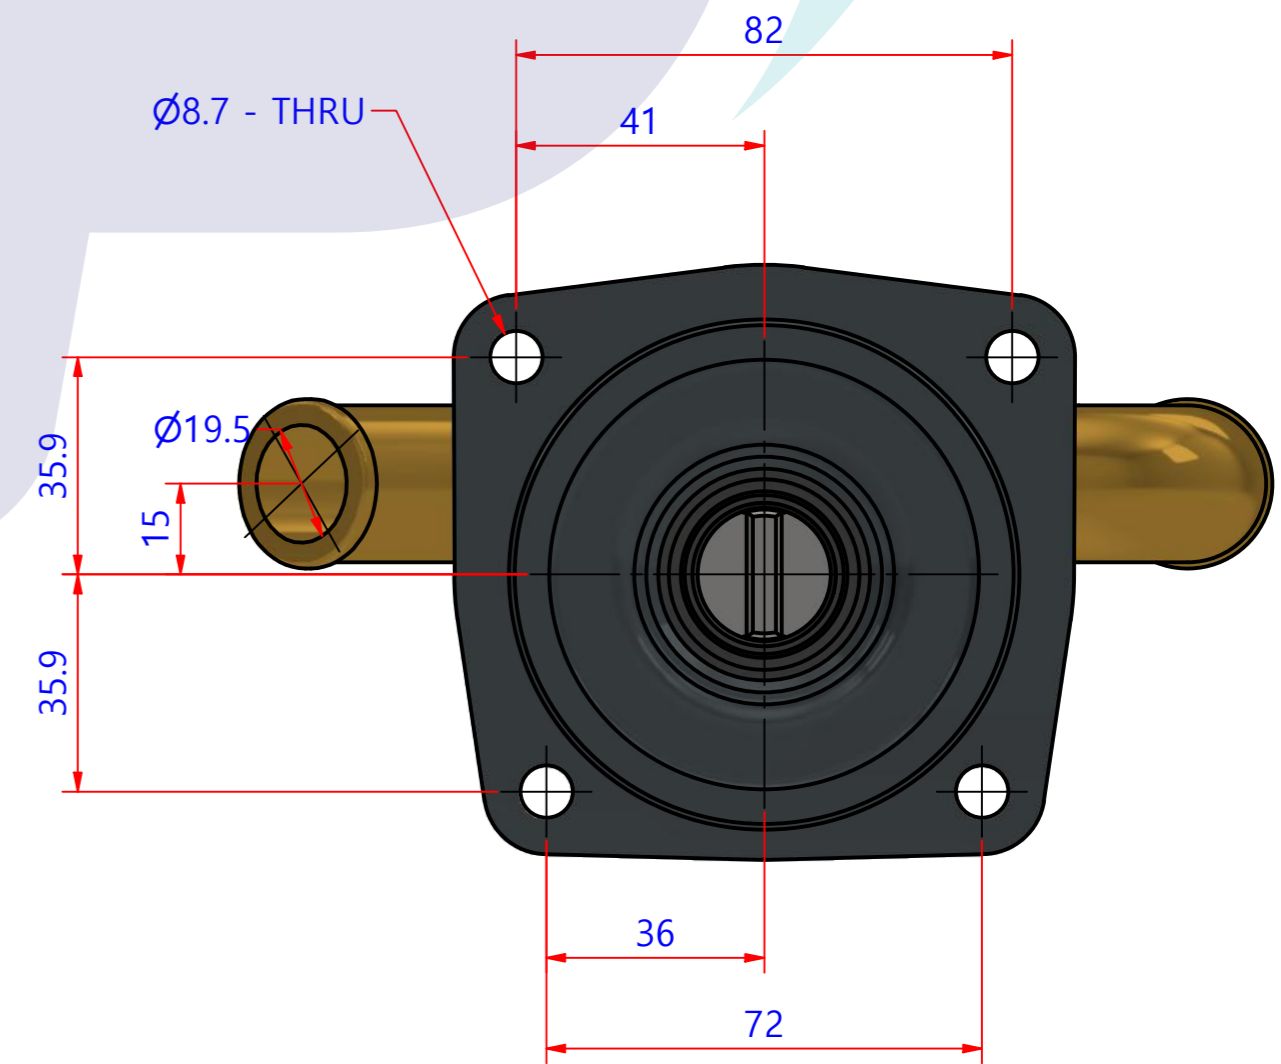

부품 리스트					
항목	수량	부품번호	주제	재질	설명
1	1	PUA0211	PUMP ASSY		JPR-ON7310

Drawing by	Checked by	Approved by - date	Model Name	Date	Scale
M.J.KANG	C.I. JEON		JPR-ON7310	2019-09-17	1 : 1
			PUMP ASSY		
			PART NUMBER	Edition	Sheet
			PUA0211(0)	0	A2

품 번	PUA0211
품 명	JPR-ON7310

A: MAJOR KIT B: MINOR KIT C: CAM SET D: M-SEAL SET E: IMPELLER KIT

No.	QTY	PART NUMBER	PART NAME	A (JSK0156)	B (JSM0161)	C (CAMSET0050)	D (MCSSET0017)	E (JIKJMP021)
1	2	BER0046	BEARING	X				
2	1	BOL0001	SCREW	X	X	X		
3	6	BOL0035	SPRING WASHER	X	X (3)			
4	3	BOL0048	HEX BOLT	X				
5	3	BOL0128	HEX BOLT	X	X			
6	1	CAM002002	CAM	X	X	X		
7	1	COV0073	COVER	X	X			
8	1	7300-01	RUBBER IMPELLER	X	X			X
9	1	KEY0016	KEY	X	X			
10	1	MCS0013	CERAMIC	X	X		X	
11	1	MCS001601	CARBON	X	X		X	
12	1	ORG0039	O-RING	X	X			X
13	1	ORG0044	O-RING	X				
14	1	ORG000101	O-RING	X	X	X		
15	1	PBC0307	PUMP CASING / IMP					
16	1	PBC0308	PUMP CASING / BER					
17	1	RET0019	RETAINER	X				
18	1	SHA0188	SHAFT	X				
19	1	SNP0002	SNAP-RING	X				
20	1	SNP0006	SNAP-RING	X	X			
21	1	SPC0019	SPACER	X	X			
22	1	SPC0045	SPACER	X				
23	1	WER0032	WEAR PLATE	X	X			

부품 리스트					
항목	수량	부품번호	주제	재질	설명
1	1	PUA0211	PUMP ASSY		JPR-ON7310

Drawing by	Checked by	Approved by - date	Model Name	Date	Scale
M.J.KANG	C.I, JEON		JPR-ON7310	2019-12-18	1:1
			PUMP PARTS VIEW		
			PART NUMBER	PUA0211(0)	Sheet A2
			Edition	0	