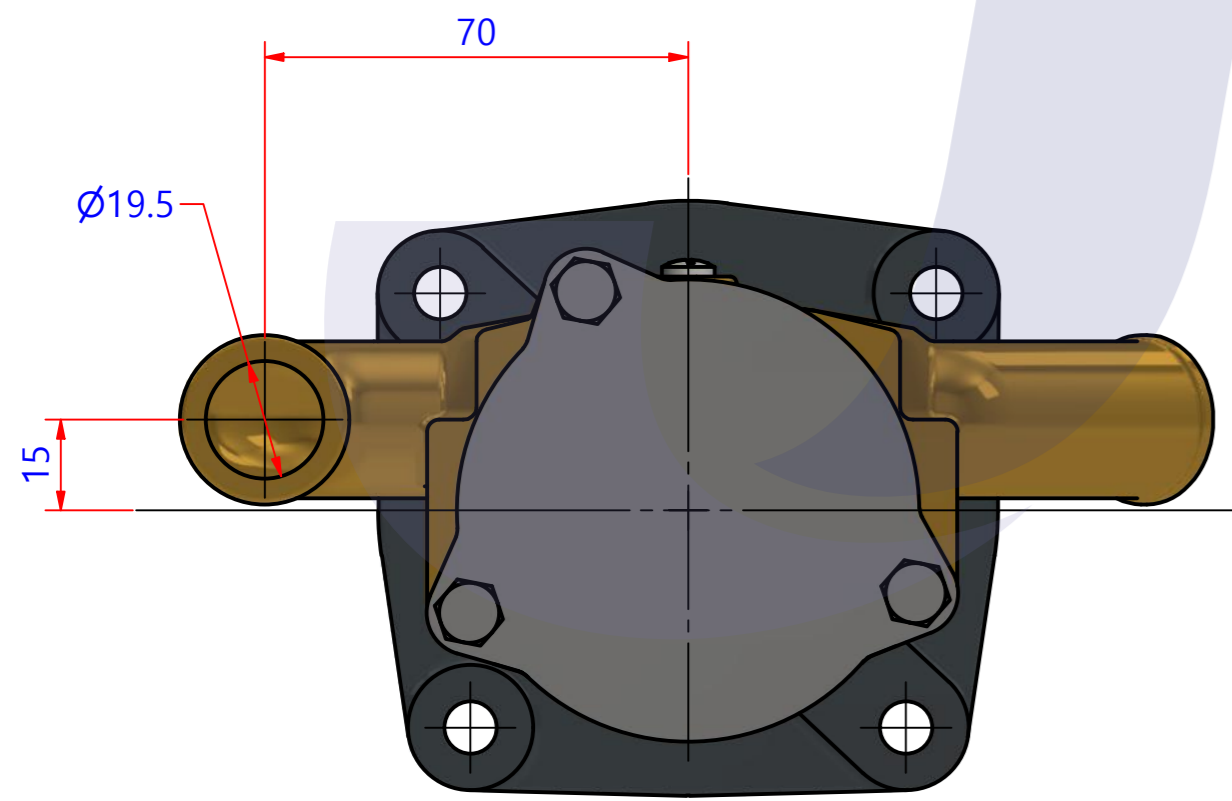

부품 리스트					
항목	수량	부품번호	주제	재질	설명
1	1	PUA0211	PUMP ASSY		JPR-ON7310

Drawing by	Checked by	Approved by - date	Model Name	Date	Scale
M.J.KANG	C.I. JEON		JPR-ON7310	2019-09-17	1 : 1
			PUMP ASSY		
			PART NUMBER	Edition	Sheet
			PUA0211(0)	0	A2

품 번	PUA0211
품 명	JPR-ON7310

A: MAJOR KIT B: MINOR KIT C: CAM SET D: M-SEAL SET E: IMPELLER KIT

No.	QTY	PART NUMBER	PART NAME	A (JSK0156)	B (JSM0161)	C (CAMSET0050)	D (MCSSET0017)	E (JIKJMP021)
1	2	BER0046	BEARING	X				
2	1	BOL0001	SCREW	X	X	X		
3	6	BOL0035	SPRING WASHER	X	X (3)			
4	3	BOL0048	HEX BOLT	X				
5	3	BOL0128	HEX BOLT	X	X			
6	1	CAM002002	CAM	X	X	X		
7	1	COV0073	COVER	X	X			
8	1	7300-01	RUBBER IMPELLER	X	X			X
9	1	KEY0016	KEY	X	X			
10	1	MCS0013	CERAMIC	X	X		X	
11	1	MCS001601	CARBON	X	X		X	
12	1	ORG0039	O-RING	X	X			X
13	1	ORG0044	O-RING	X				
14	1	ORG000101	O-RING	X	X	X		
15	1	PBC0307	PUMP CASING / IMP					
16	1	PBC0308	PUMP CASING / BER					
17	1	RET0019	RETAINER	X				
18	1	SHA0188	SHAFT	X				
19	1	SNP0002	SNAP-RING	X				
20	1	SNP0006	SNAP-RING	X	X			
21	1	SPC0019	SPACER	X	X			
22	1	SPC0045	SPACER	X				
23	1	WER0032	WEAR PLATE	X	X			

부품 리스트					
항목	수량	부품번호	주제	재질	설명
1	1	PUA0211	PUMP ASSY		JPR-ON7310

Drawing by	Checked by	Approved by - date	Model Name	Date	Scale
M.J.KANG	C.I, JEON		JPR-ON7310	2019-12-18	1:1
			PUMP PARTS VIEW		
			PART NUMBER	PUA0211(0)	Sheet A2
			Edition	0	