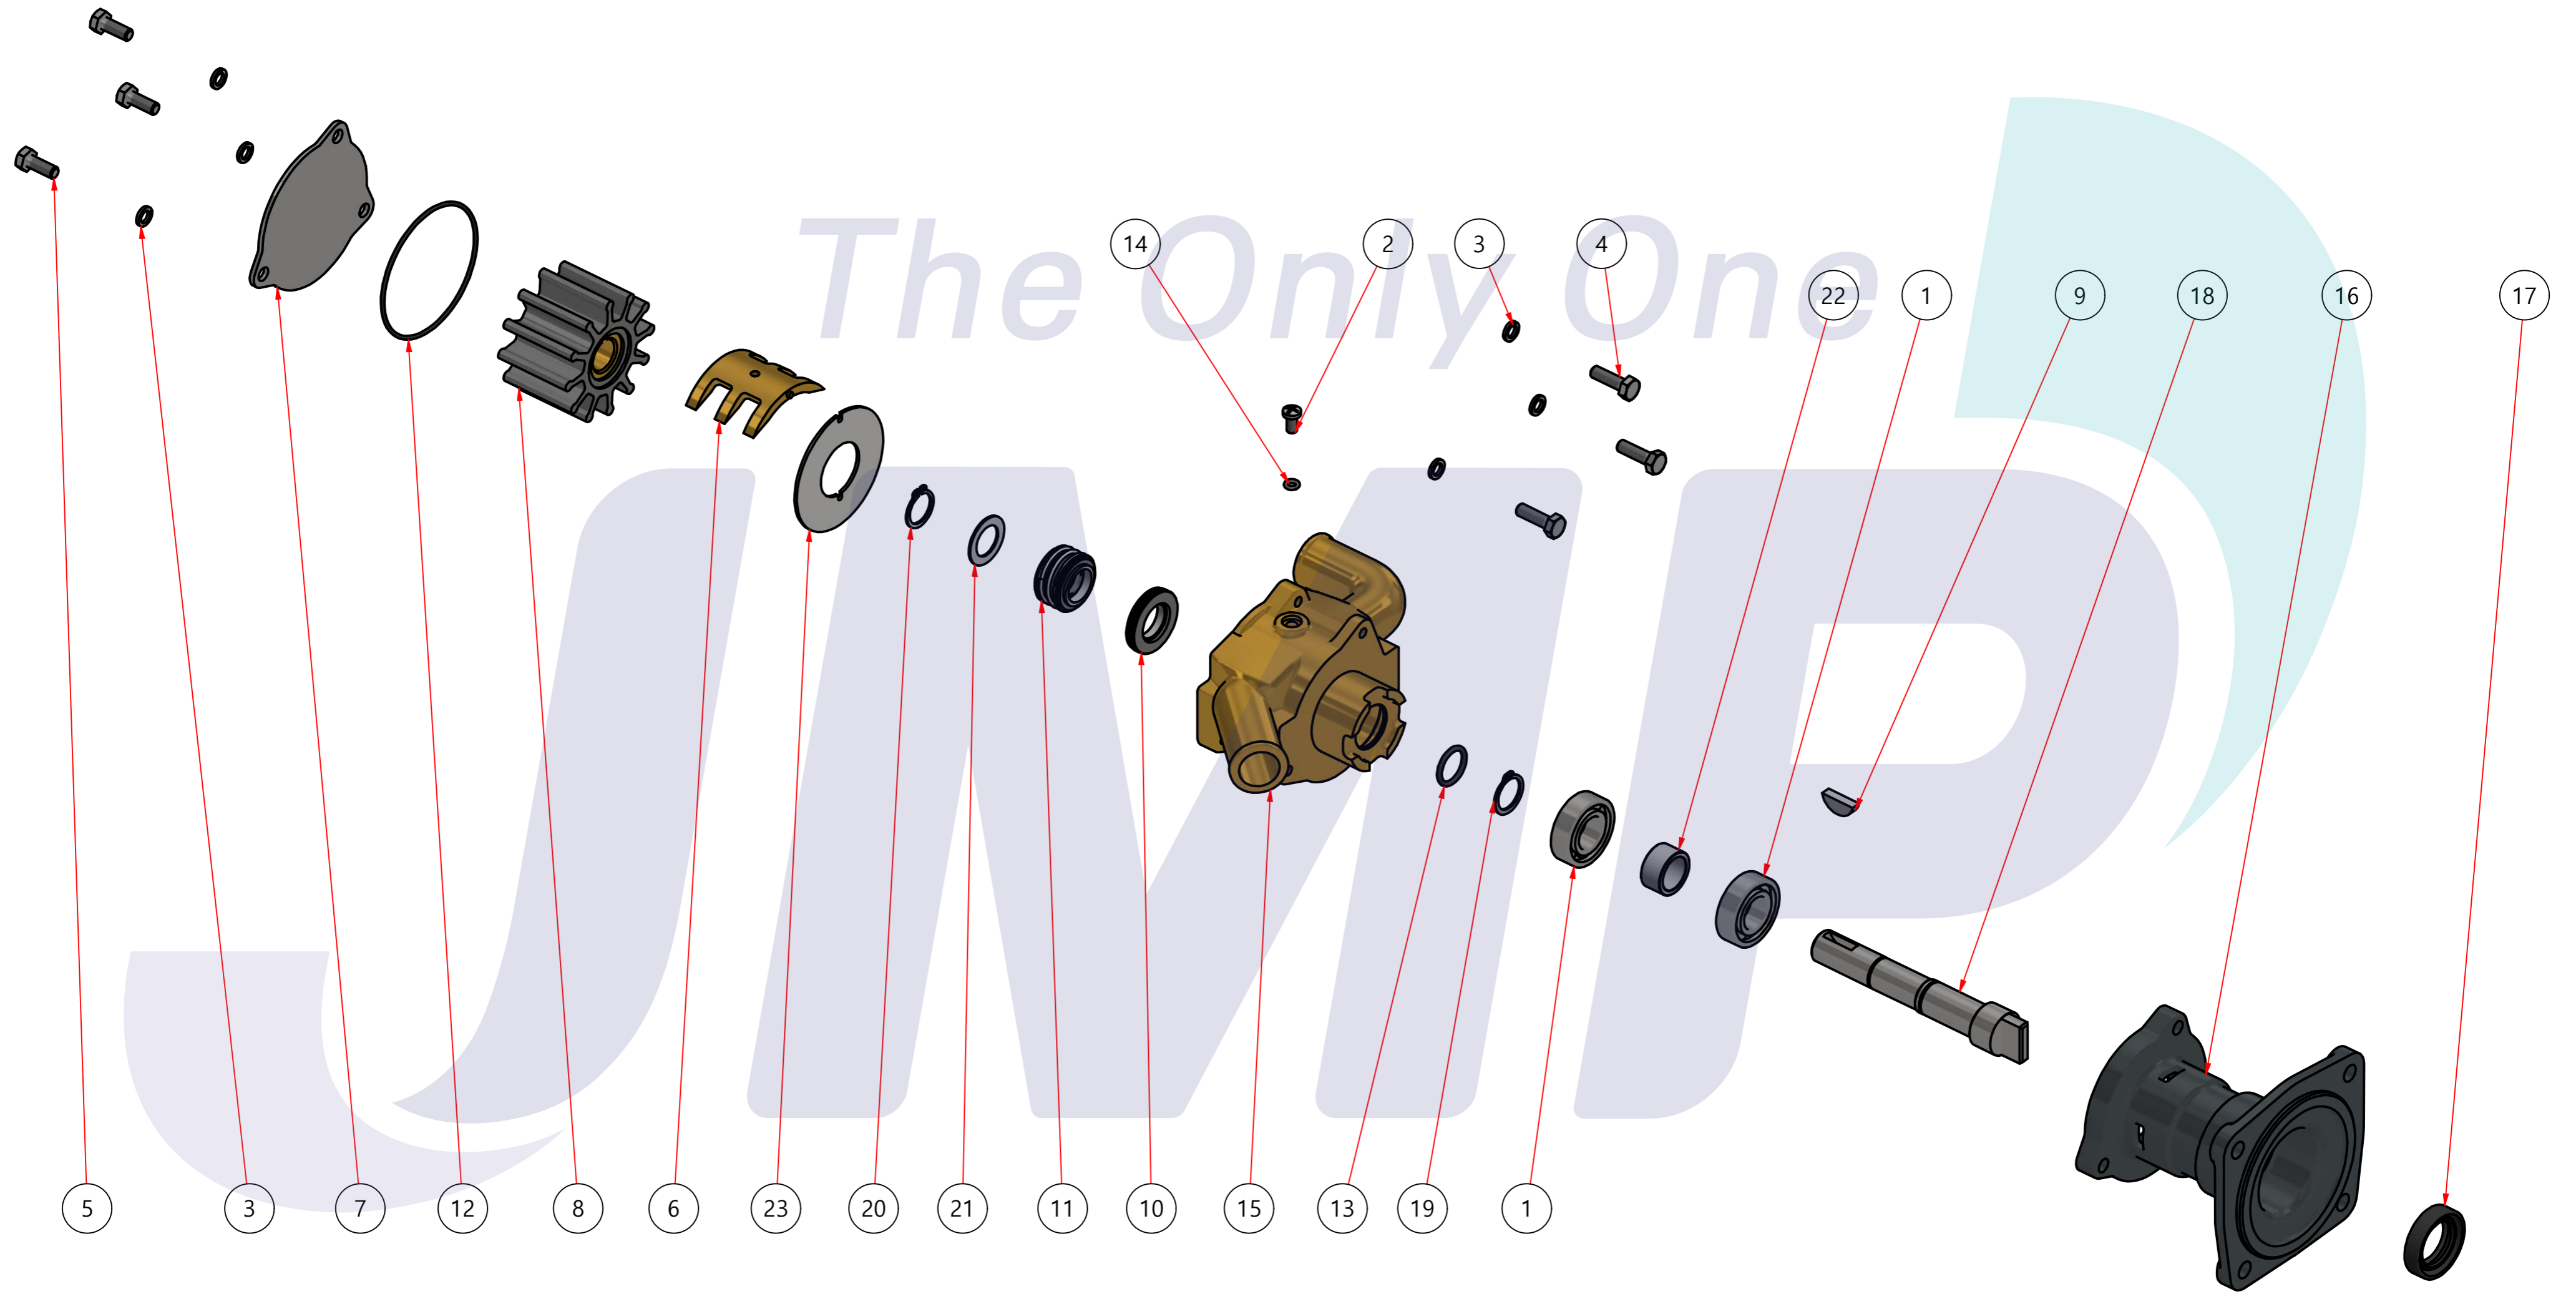

부품 리스트					
항목	수량	부품번호	주제	재질	설명
1	1	PUA0211	PUMP ASSY		JPR-ON7310

Drawing by	Checked by	Approved by - date	Model Name	Date	Scale
M.J.KANG	C.I. JEON		JPR-ON7310	2019-09-17	1 : 1
			PUMP ASSY		
			PART NUMBER	Edition	Sheet
			PUA0211(0)	0	A2

품 번	PUA0211
품 명	JPR-ON7310

A: MAJOR KIT B: MINOR KIT C: CAM SET D: M-SEAL SET E: IMPELLER KIT

No.	QTY	PART NUMBER	PART NAME	A (JSK0156)	B (JSM0161)	C (CAMSET0050)	D (MCSSET0017)	E (JIKJMP021)
1	2	BER0046	BEARING	X				
2	1	BOL0001	SCREW	X	X	X		
3	6	BOL0035	SPRING WASHER	X	X (3)			
4	3	BOL0048	HEX BOLT	X				
5	3	BOL0128	HEX BOLT	X	X			
6	1	CAM002002	CAM	X	X	X		
7	1	COV0073	COVER	X	X			
8	1	7300-01	RUBBER IMPELLER	X	X			X
9	1	KEY0016	KEY	X	X			
10	1	MCS0013	CERAMIC	X	X		X	
11	1	MCS001601	CARBON	X	X		X	
12	1	ORG0039	O-RING	X	X			X
13	1	ORG0044	O-RING	X				
14	1	ORG000101	O-RING	X	X	X		
15	1	PBC0307	PUMP CASING / IMP					
16	1	PBC0308	PUMP CASING / BER					
17	1	RET0019	RETAINER	X				
18	1	SHA0188	SHAFT	X				
19	1	SNP0002	SNAP-RING	X				
20	1	SNP0006	SNAP-RING	X	X			
21	1	SPC0019	SPACER	X	X			
22	1	SPC0045	SPACER	X				
23	1	WER0032	WEAR PLATE	X	X			

부품 리스트					
항목	수량	부품번호	주제	재질	설명
1	1	PUA0211	PUMP ASSY		JPR-ON7310

Drawing by	Checked by	Approved by - date	Model Name	Date	Scale
M.J.KANG	C.I, JEON		JPR-ON7310	2019-12-18	1:1
			PUMP PARTS VIEW		
			PART NUMBER	PUA0211(0)	Sheet A2
			Edition	0	