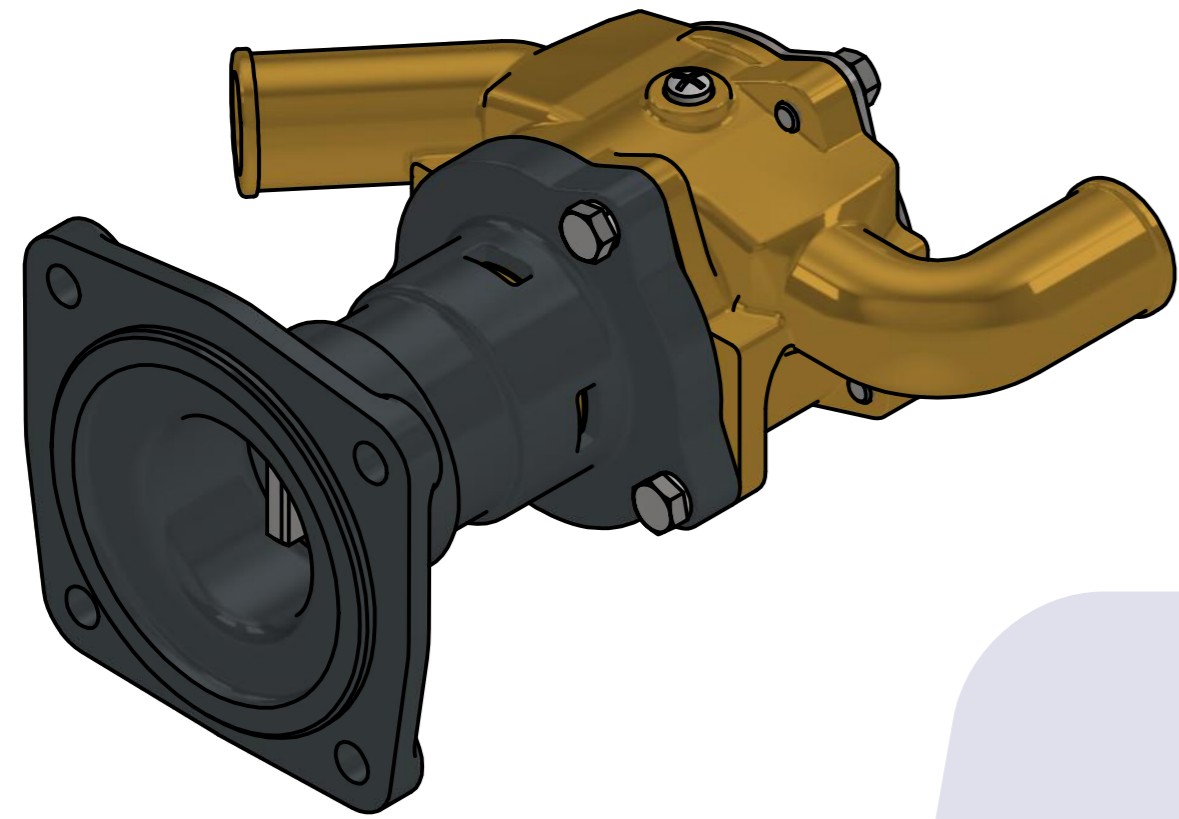

부품 리스트					
항목	수량	부품번호	주제	재질	설명
1	1	PUA0211	PUMP ASSY		JPR-ON7310

Drawing by	Checked by	Approved by - date	Model Name	Date	Scale
M.J.KANG	C.I. JEON		JPR-ON7310	2019-09-17	1 : 1
			PUMP ASSY		
			PART NUMBER	Edition	Sheet
			PUA0211(0)	0	A2

품 번	PUA0211
품 명	JPR-ON7310

A: MAJOR KIT B: MINOR KIT C: CAM SET D: M-SEAL SET E: IMPELLER KIT

No.	QTY	PART NUMBER	PART NAME	A (JSK0156)	B (JSM0161)	C (CAMSET0050)	D (MCSSET0017)	E (JIKJMP021)
1	2	BER0046	BEARING	X				
2	1	BOL0001	SCREW	X	X	X		
3	6	BOL0035	SPRING WASHER	X	X (3)			
4	3	BOL0048	HEX BOLT	X				
5	3	BOL0128	HEX BOLT	X	X			
6	1	CAM002002	CAM	X	X	X		
7	1	COV0073	COVER	X	X			
8	1	7300-01	RUBBER IMPELLER	X	X			X
9	1	KEY0016	KEY	X	X			
10	1	MCS0013	CERAMIC	X	X		X	
11	1	MCS001601	CARBON	X	X		X	
12	1	ORG0039	O-RING	X	X			X
13	1	ORG0044	O-RING	X				
14	1	ORG000101	O-RING	X	X	X		
15	1	PBC0307	PUMP CASING / IMP					
16	1	PBC0308	PUMP CASING / BER					
17	1	RET0019	RETAINER	X				
18	1	SHA0188	SHAFT	X				
19	1	SNP0002	SNAP-RING	X				
20	1	SNP0006	SNAP-RING	X	X			
21	1	SPC0019	SPACER	X	X			
22	1	SPC0045	SPACER	X				
23	1	WER0032	WEAR PLATE	X	X			

부품 리스트					
항목	수량	부품번호	주제	재질	설명
1	1	PUA0211	PUMP ASSY		JPR-ON7310

Drawing by	Checked by	Approved by - date	Model Name	Date	Scale
M.J.KANG	C.I, JEON		JPR-ON7310	2019-12-18	1:1
			PUMP PARTS VIEW		
			PART NUMBER	PUA0211(0)	Sheet A2
			Edition	0	