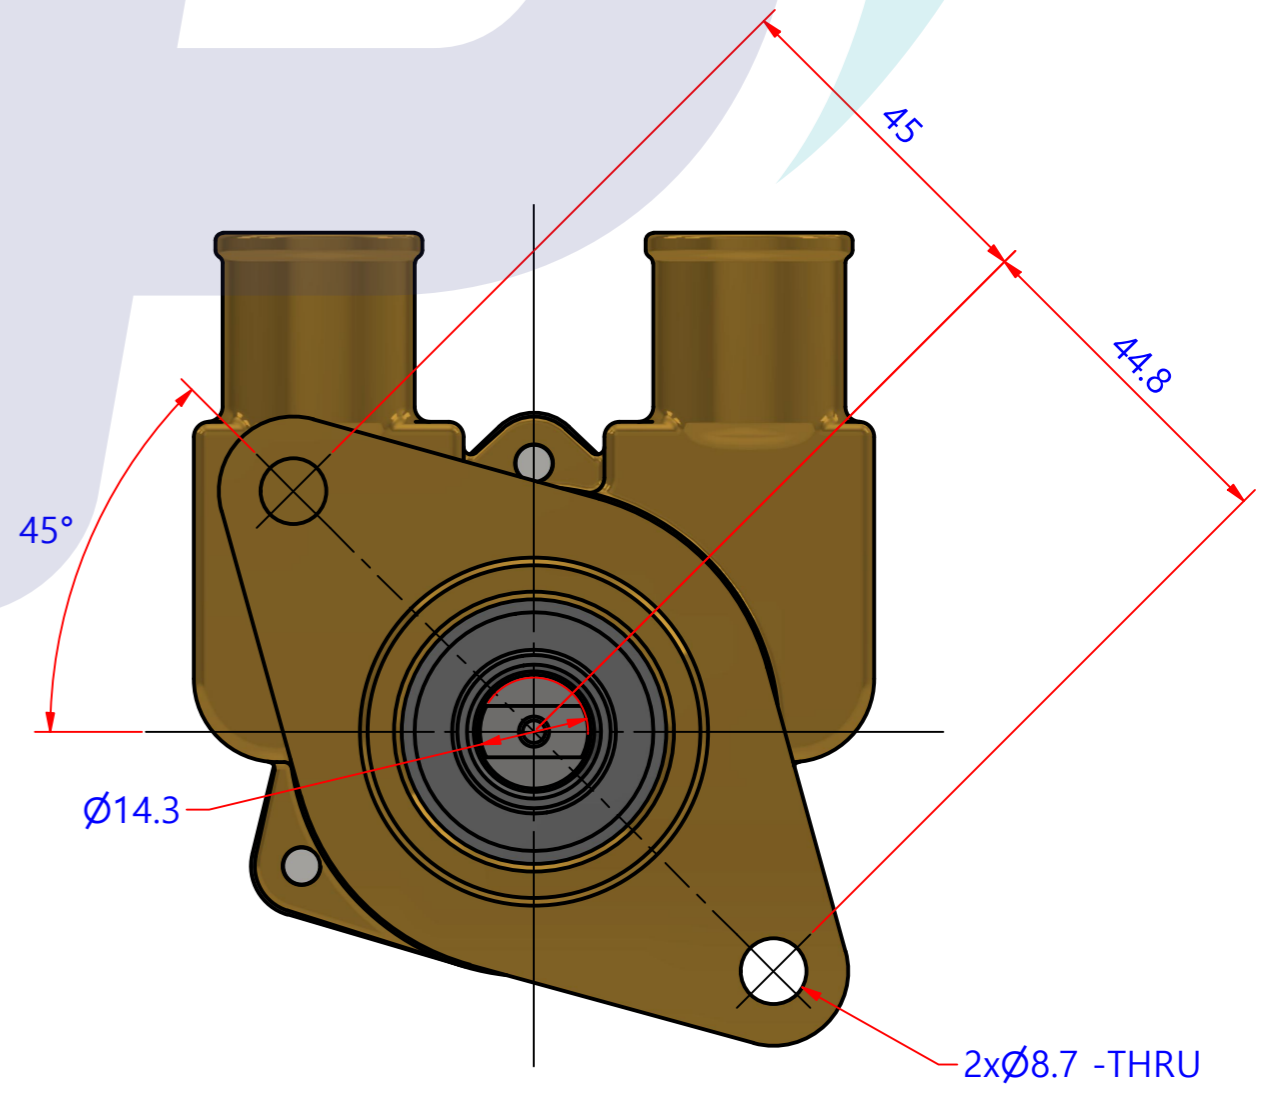

부품 리스트					
항목	수량	부품번호	주제	재질	설명
1	1	PUA0217	PUMP ASSY		JPR-ON7102

Drawing by	Checked by	Approved by - date	Model Name	Date	Scale
M.J.KANG	C.I. JEON		JPR-ON7102	2020-03-30	1:1
			PUMP ASSY		
			PART NUMBER	PUA0217(0)	Sheet A2

품번	PUA0217
품명	JPR-ON7102

A: MAJOR KIT B: MINOR KIT C: M-SEAL SET E: IMPELLER KIT

No.	QTY	PART NUMBER	PART NAME	A (JSK0159)	B (JSM0163)	C (MCSSET0017)	D (JIKJMP014)
1	2	BER0046	BEARING	X			
2	3	BOL0080	HEX SCREW	X	X		
3	1	COV0075	COVER	X	X		
4	1	7110-01	RUBBER IMPELLER	X	X		X
5	1	KEY0040	KEY	X			
6	1	MCS0013	CERAMIC	X	X	X	
7	1	MCS001601	CARBON	X	X	X	
8	1	ORG0094	O-RING	X	X		X
9	1	PBC0315	PUMP CASING				
10	1	RET0038	RETAINER	X			
11	1	SHA0195	SHAFT	X			
12	1	SLI0005	SLINGER	X			
13	1	SNP0002	SNAP-RING	X			
14	1	SNP0006	SNAP-RING	X			
15	1	SNP0022	SNAP-RING	X			

부품 리스트					
항목	수량	부품번호	주제	재질	설명
1	2	BER0046	BEARING		6003DD
2	3	BOL0080	HEX SCREW	STS304	M6x10L
3	1	COV0075	COVER	STS304	ON7102
4	1	IMP0419	IMPELLER		7110-01
5	1	KEY0040	KEY	STS304	OD12.7x2.4t
6	1	MCS0013	CERAMIC		Ø16(小)
7	1	MCS001601	CARBON		Ø16(大)
8	1	ORG0094	O-RING		S-56
9	1	PBC0315	PUMP CASING	CAC802	ON7102_BRC0359
10	1	RET0038	OIL SEAL		TC 16x30x7
11	1	SHA0195	SHAFT	STS304	ON7102 SHAFT
12	1	SLI0005	SLINGER	N.B.R	16x25x3.5t
13	1	SNP0002	SNAP-RING	SK-5	S-17
14	1	SNP0006	SNAP-RING	STS304	S-16
15	1	SNP0022	SNAP-RING	SK-5	R-35
1	1	PUA0217	PUMP ASSY		JPR-ON7102

Drawing by M.J.KANG	Checked by C.I. JEON	Approved by - date	Model Name JPR-ON7102	Date 2020-04-06	Scale 1:1
			PUMP PARTS VIEW		
			PART NUMBER PUA0217(0)	Edition 0	Sheet A2