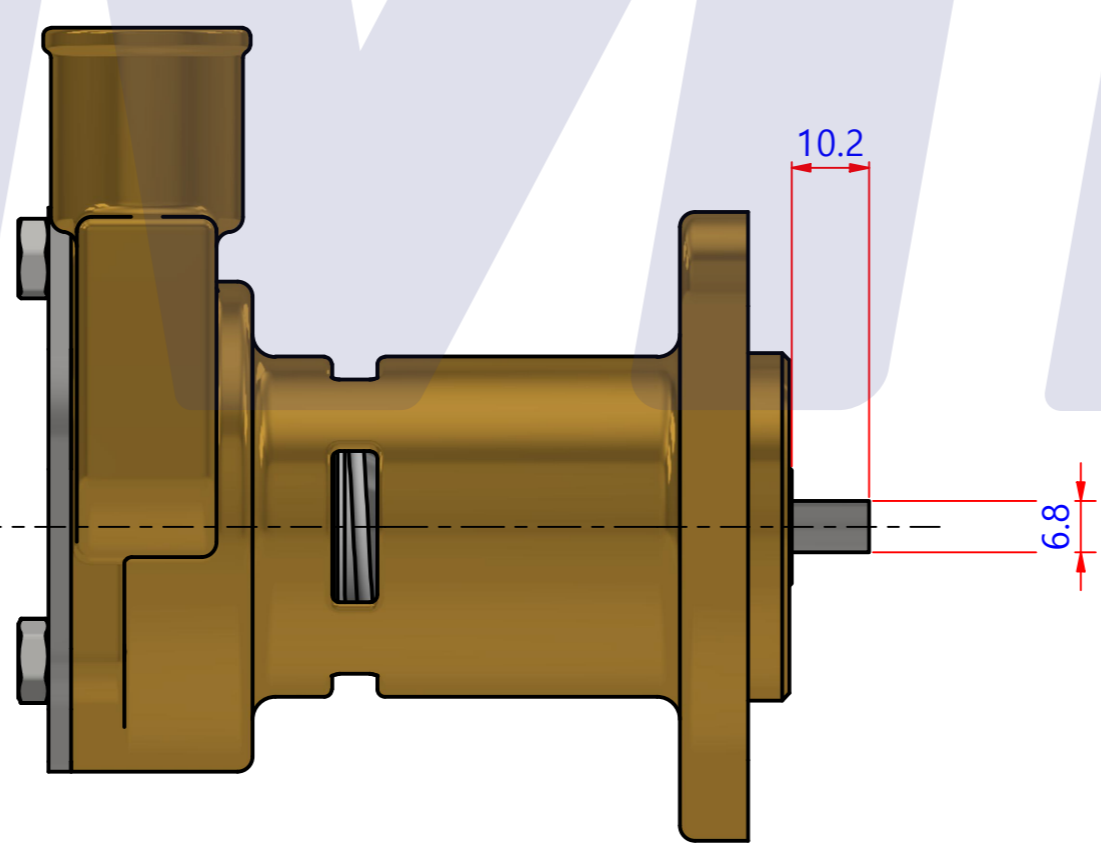

부품 리스트					
항목	수량	부품번호	주제	재질	설명
1	1	PUA0217	PUMP ASSY		JPR-ON7102

Drawing by	Checked by	Approved by - date	Model Name	Date	Scale
M.J.KANG	C.I. JEON		JPR-ON7102	2020-03-30	1:1
			PUMP ASSY		
			PART NUMBER	PUA0217(0)	Sheet A2

품번	PUA0217
품명	JPR-ON7102

A: MAJOR KIT B: MINOR KIT C: M-SEAL SET E: IMPELLER KIT

No.	QTY	PART NUMBER	PART NAME	A (JSK0159)	B (JSM0163)	C (MCSSET0017)	D (JIKJMP014)
1	2	BER0046	BEARING	X			
2	3	BOL0080	HEX SCREW	X	X		
3	1	COV0075	COVER	X	X		
4	1	7110-01	RUBBER IMPELLER	X	X		X
5	1	KEY0040	KEY	X			
6	1	MCS0013	CERAMIC	X	X	X	
7	1	MCS001601	CARBON	X	X	X	
8	1	ORG0094	O-RING	X	X		X
9	1	PBC0315	PUMP CASING				
10	1	RET0038	RETAINER	X			
11	1	SHA0195	SHAFT	X			
12	1	SLI0005	SLINGER	X			
13	1	SNP0002	SNAP-RING	X			
14	1	SNP0006	SNAP-RING	X			
15	1	SNP0022	SNAP-RING	X			

부품 리스트					
항목	수량	부품번호	주제	재질	설명
1	2	BER0046	BEARING		6003DD
2	3	BOL0080	HEX SCREW	STS304	M6x10L
3	1	COV0075	COVER	STS304	ON7102
4	1	IMP0419	IMPELLER		7110-01
5	1	KEY0040	KEY	STS304	OD12.7x2.4t
6	1	MCS0013	CERAMIC		Ø16(小)
7	1	MCS001601	CARBON		Ø16(大)
8	1	ORG0094	O-RING		S-56
9	1	PBC0315	PUMP CASING	CAC802	ON7102_BRC0359
10	1	RET0038	OIL SEAL		TC 16x30x7
11	1	SHA0195	SHAFT	STS304	ON7102 SHAFT
12	1	SLI0005	SLINGER	N.B.R	16x25x3.5t
13	1	SNP0002	SNAP-RING	SK-5	S-17
14	1	SNP0006	SNAP-RING	STS304	S-16
15	1	SNP0022	SNAP-RING	SK-5	R-35
1	1	PUA0217	PUMP ASSY		JPR-ON7102

Drawing by M.J.KANG	Checked by C.I. JEON	Approved by - date	Model Name JPR-ON7102	Date 2020-04-06	Scale 1:1
			PUMP PARTS VIEW		
			PART NUMBER PUA0217(0)	Edition 0	Sheet A2