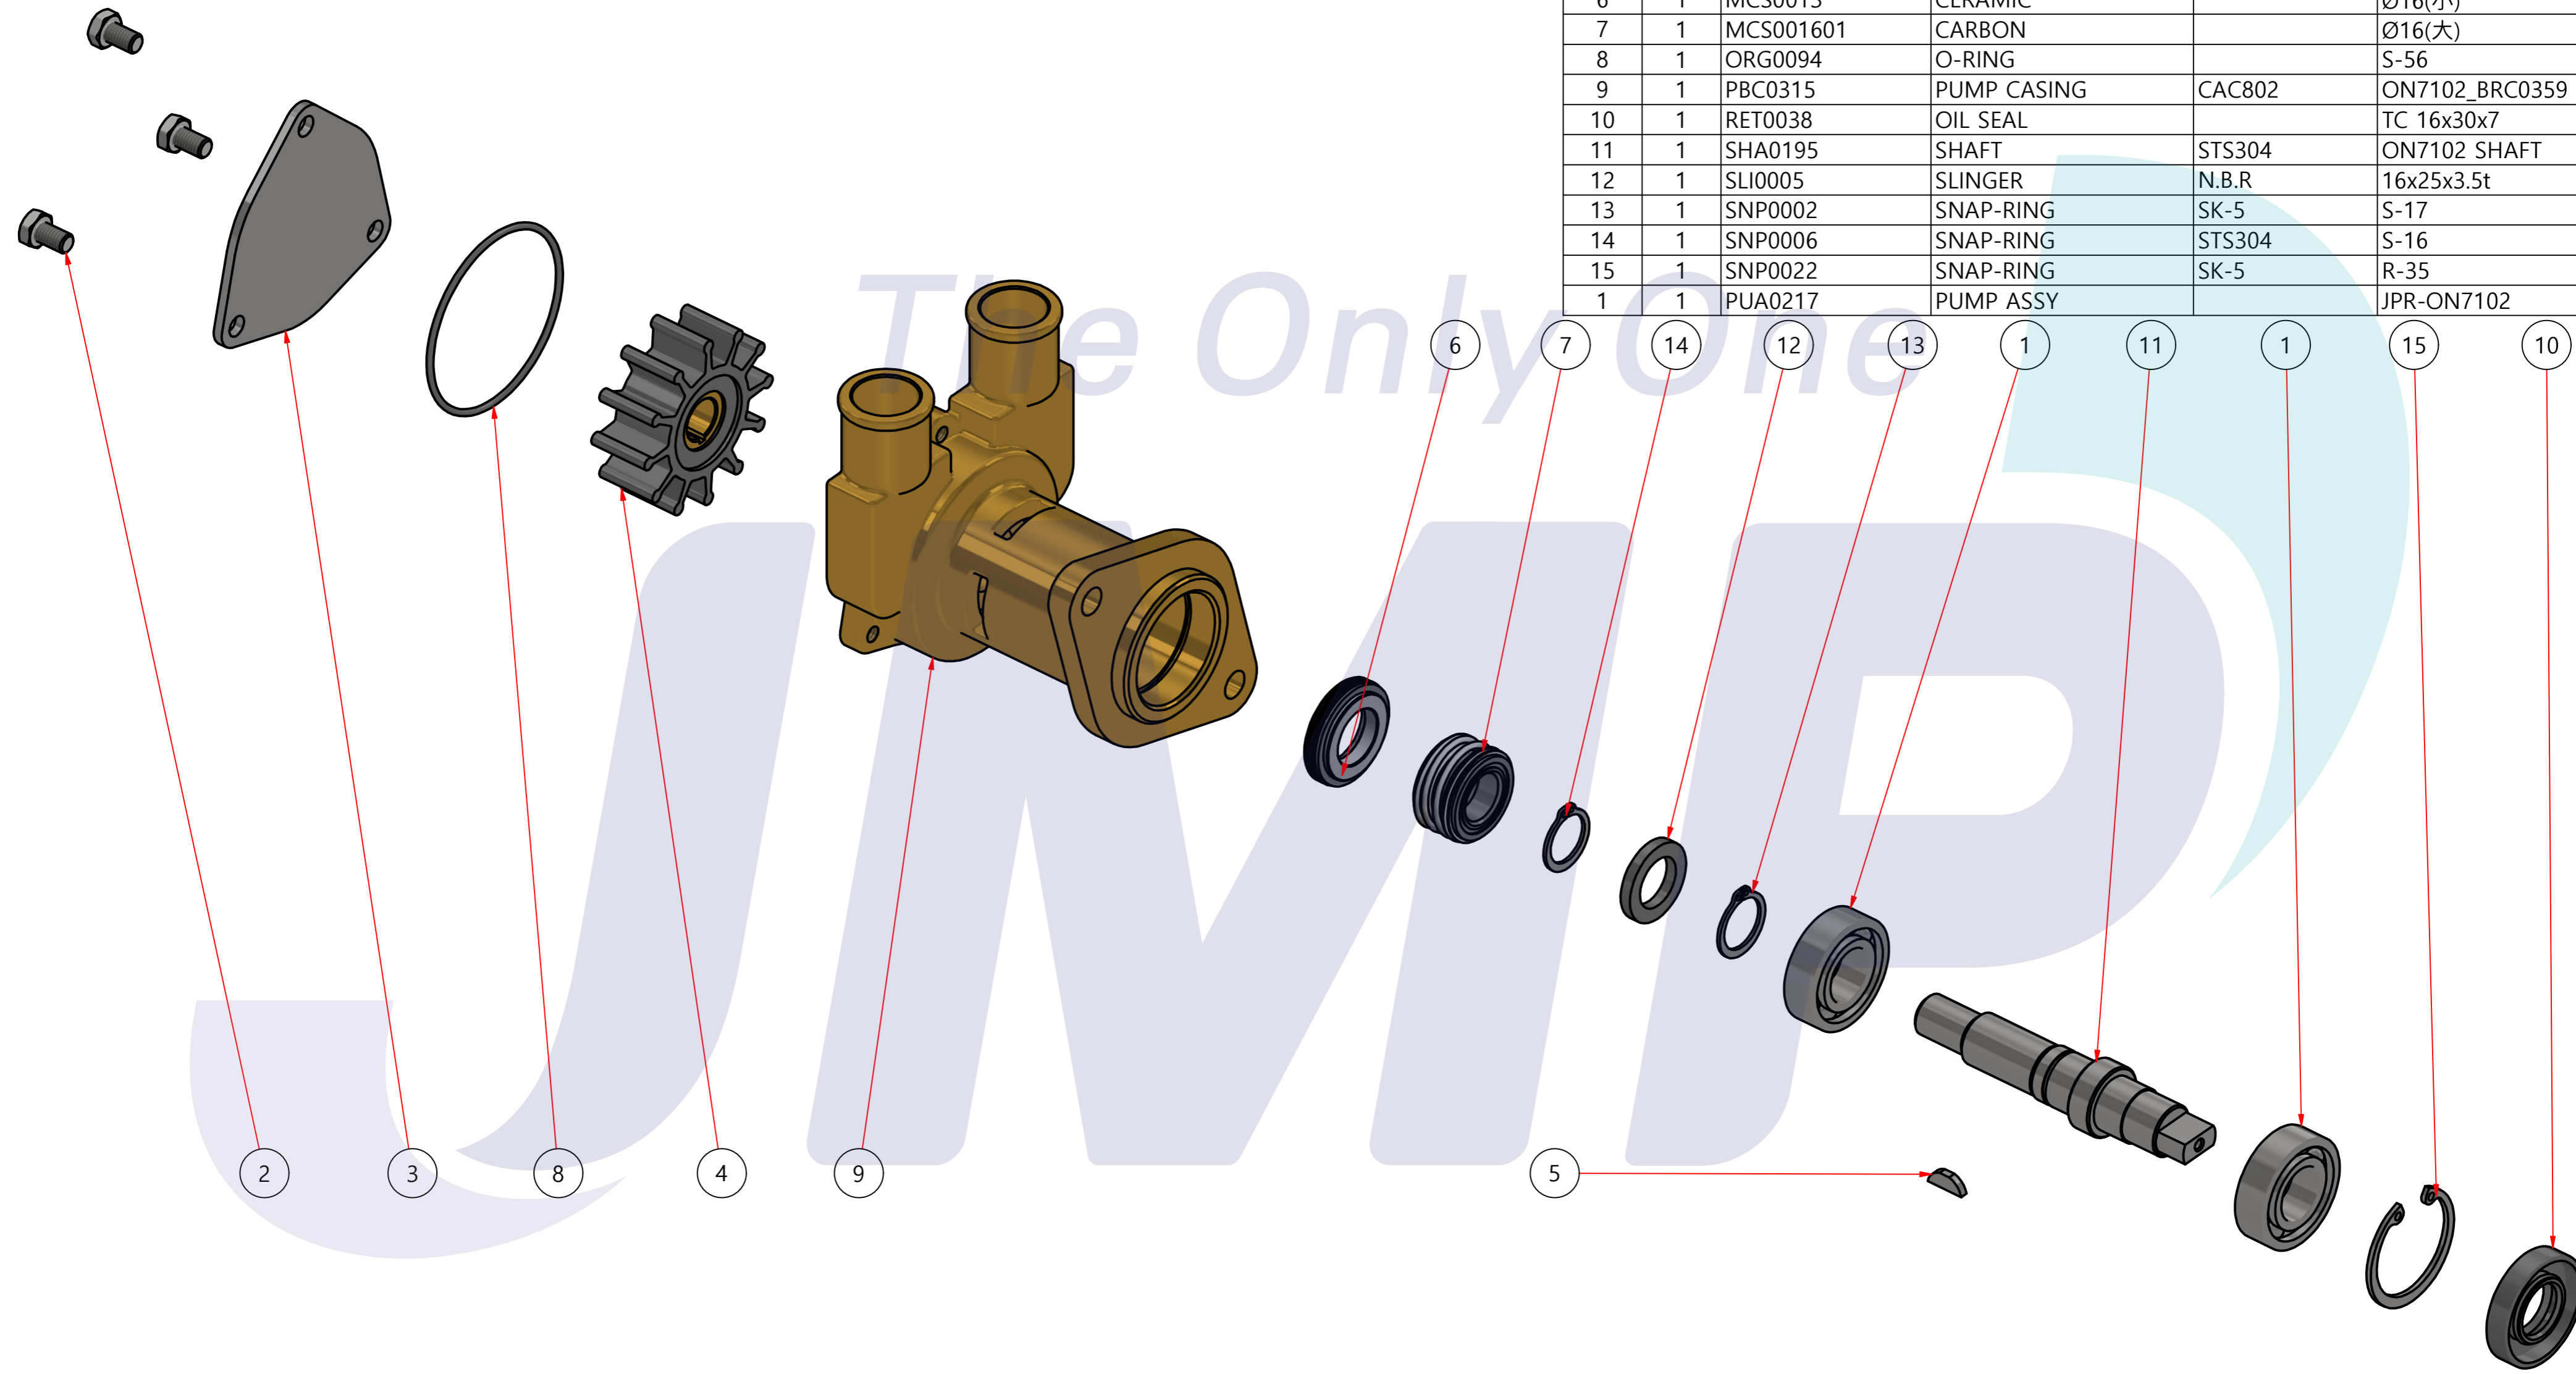

부품 리스트					
항목	수량	부품번호	주제	재질	설명
1	1	PUA0217	PUMP ASSY		JPR-ON7102

Drawing by	Checked by	Approved by - date	Model Name	Date	Scale
M.J.KANG	C.I. JEON		JPR-ON7102	2020-03-30	1:1
			PUMP ASSY		
			PART NUMBER	PUA0217(0)	Sheet A2

품번	PUA0217
품명	JPR-ON7102

A: MAJOR KIT B: MINOR KIT C: M-SEAL SET E: IMPELLER KIT

No.	QTY	PART NUMBER	PART NAME	A (JSK0159)	B (JSM0163)	C (MCSSET0017)	D (JIKJMP014)
1	2	BER0046	BEARING	X			
2	3	BOL0080	HEX SCREW	X	X		
3	1	COV0075	COVER	X	X		
4	1	7110-01	RUBBER IMPELLER	X	X		X
5	1	KEY0040	KEY	X			
6	1	MCS0013	CERAMIC	X	X	X	
7	1	MCS001601	CARBON	X	X	X	
8	1	ORG0094	O-RING	X	X		X
9	1	PBC0315	PUMP CASING				
10	1	RET0038	RETAINER	X			
11	1	SHA0195	SHAFT	X			
12	1	SLI0005	SLINGER	X			
13	1	SNP0002	SNAP-RING	X			
14	1	SNP0006	SNAP-RING	X			
15	1	SNP0022	SNAP-RING	X			

부품 리스트					
항목	수량	부품번호	주제	재질	설명
1	2	BER0046	BEARING		6003DD
2	3	BOL0080	HEX SCREW	STS304	M6x10L
3	1	COV0075	COVER	STS304	ON7102
4	1	IMP0419	IMPELLER		7110-01
5	1	KEY0040	KEY	STS304	OD12.7x2.4t
6	1	MCS0013	CERAMIC		Ø16(小)
7	1	MCS001601	CARBON		Ø16(大)
8	1	ORG0094	O-RING		S-56
9	1	PBC0315	PUMP CASING	CAC802	ON7102_BRC0359
10	1	RET0038	OIL SEAL		TC 16x30x7
11	1	SHA0195	SHAFT	STS304	ON7102 SHAFT
12	1	SLI0005	SLINGER	N.B.R	16x25x3.5t
13	1	SNP0002	SNAP-RING	SK-5	S-17
14	1	SNP0006	SNAP-RING	STS304	S-16
15	1	SNP0022	SNAP-RING	SK-5	R-35
1	1	PUA0217	PUMP ASSY		JPR-ON7102

Drawing by M.J.KANG	Checked by C.I. JEON	Approved by - date	Model Name JPR-ON7102	Date 2020-04-06	Scale 1:1
			PUMP PARTS VIEW		
			PART NUMBER PUA0217(0)	Edition 0	Sheet A2