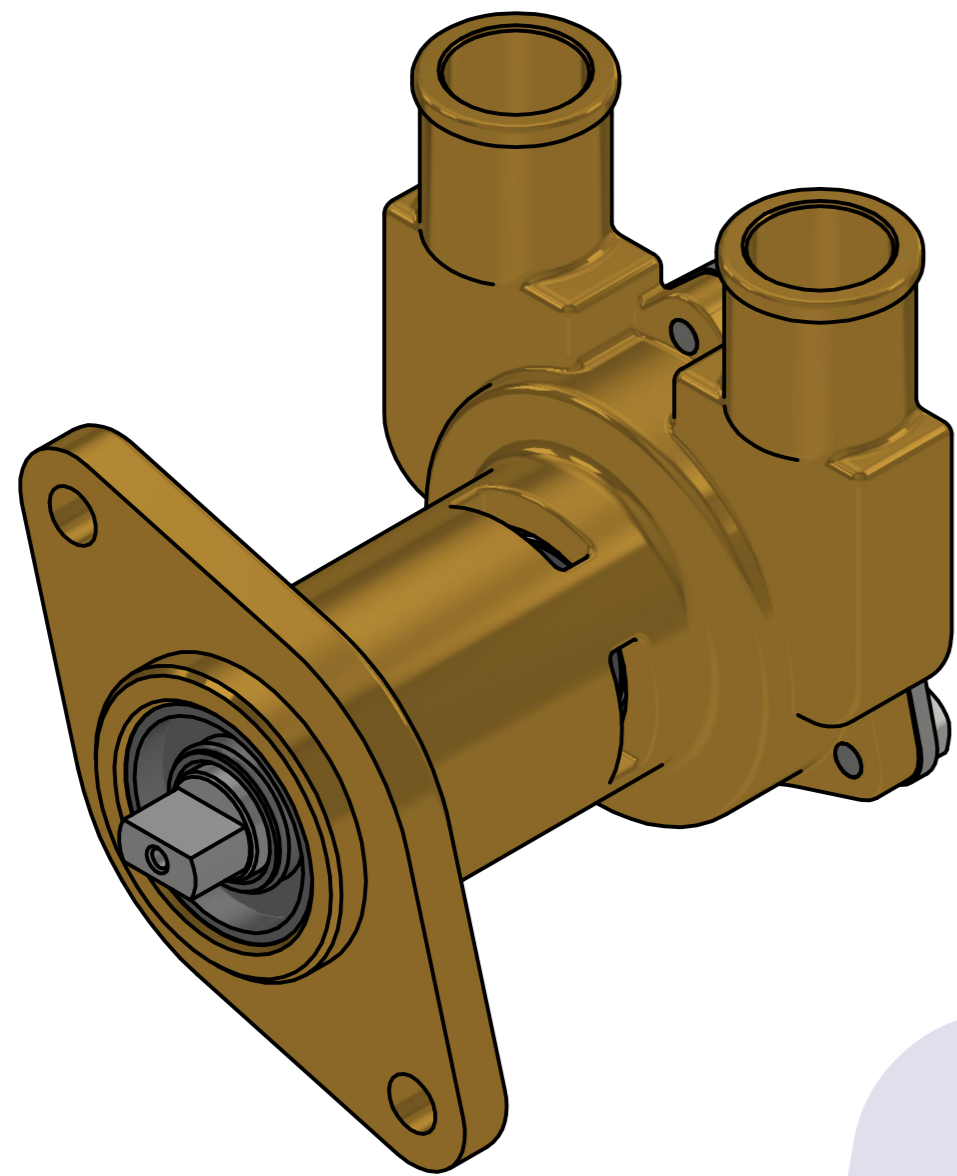

부품 리스트					
항목	수량	부품번호	주제	재질	설명
1	1	PUA0217	PUMP ASSY		JPR-ON7102

Drawing by	Checked by	Approved by - date	Model Name	Date	Scale
M.J.KANG	C.I. JEON		JPR-ON7102	2020-03-30	1:1
			PUMP ASSY		
			PART NUMBER	PUA0217(0)	Sheet A2

품번	PUA0217
품명	JPR-ON7102

A: MAJOR KIT B: MINOR KIT C: M-SEAL SET E: IMPELLER KIT

No.	QTY	PART NUMBER	PART NAME	A (JSK0159)	B (JSM0163)	C (MCSSET0017)	D (JIKJMP014)
1	2	BER0046	BEARING	X			
2	3	BOL0080	HEX SCREW	X	X		
3	1	COV0075	COVER	X	X		
4	1	7110-01	RUBBER IMPELLER	X	X		X
5	1	KEY0040	KEY	X			
6	1	MCS0013	CERAMIC	X	X	X	
7	1	MCS001601	CARBON	X	X	X	
8	1	ORG0094	O-RING	X	X		X
9	1	PBC0315	PUMP CASING				
10	1	RET0038	RETAINER	X			
11	1	SHA0195	SHAFT	X			
12	1	SLI0005	SLINGER	X			
13	1	SNP0002	SNAP-RING	X			
14	1	SNP0006	SNAP-RING	X			
15	1	SNP0022	SNAP-RING	X			

부품 리스트					
항목	수량	부품번호	주제	재질	설명
1	2	BER0046	BEARING		6003DD
2	3	BOL0080	HEX SCREW	STS304	M6x10L
3	1	COV0075	COVER	STS304	ON7102
4	1	IMP0419	IMPELLER		7110-01
5	1	KEY0040	KEY	STS304	OD12.7x2.4t
6	1	MCS0013	CERAMIC		Ø16(小)
7	1	MCS001601	CARBON		Ø16(大)
8	1	ORG0094	O-RING		S-56
9	1	PBC0315	PUMP CASING	CAC802	ON7102_BRC0359
10	1	RET0038	OIL SEAL		TC 16x30x7
11	1	SHA0195	SHAFT	STS304	ON7102 SHAFT
12	1	SLI0005	SLINGER	N.B.R	16x25x3.5t
13	1	SNP0002	SNAP-RING	SK-5	S-17
14	1	SNP0006	SNAP-RING	STS304	S-16
15	1	SNP0022	SNAP-RING	SK-5	R-35
1	1	PUA0217	PUMP ASSY		JPR-ON7102

Drawing by M.J.KANG	Checked by C.I. JEON	Approved by - date	Model Name JPR-ON7102	Date 2020-04-06	Scale 1:1
			PUMP PARTS VIEW		
			PART NUMBER PUA0217(0)	Edition 0	Sheet A2