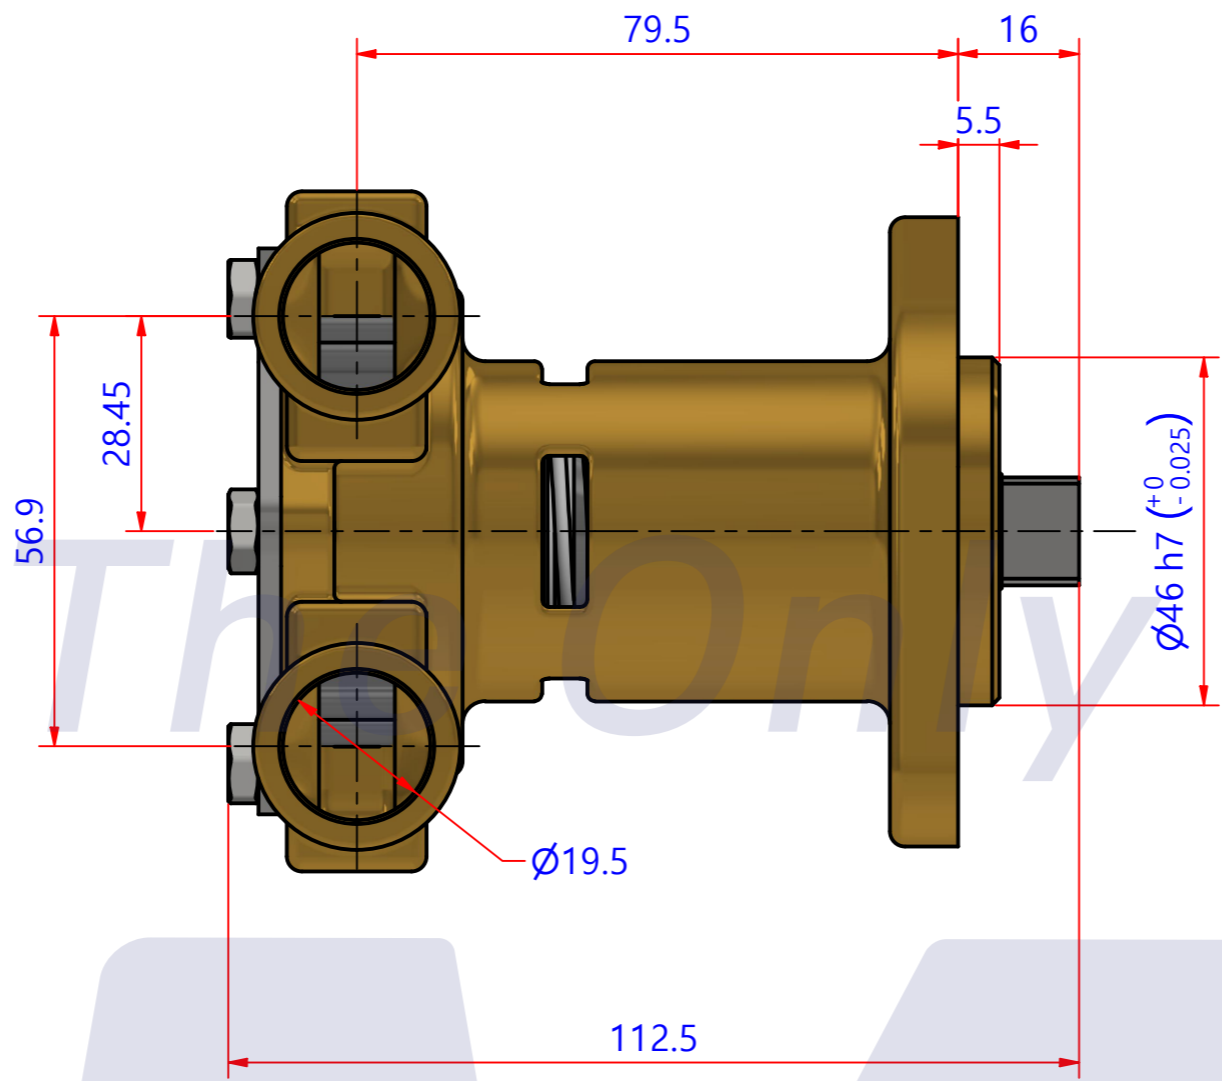

부품 리스트					
항목	수량	부품번호	주제	재질	설명
1	1	PUA0217	PUMP ASSY		JPR-ON7102

Drawing by	Checked by	Approved by - date	Model Name	Date	Scale
M.J.KANG	C.I. JEON		JPR-ON7102	2020-03-30	1:1
			PUMP ASSY		
			PART NUMBER	PUA0217(0)	Sheet A2

품번	PUA0217
품명	JPR-ON7102

A: MAJOR KIT B: MINOR KIT C: M-SEAL SET E: IMPELLER KIT

No.	QTY	PART NUMBER	PART NAME	A (JSK0159)	B (JSM0163)	C (MCSSET0017)	D (JIKJMP014)
1	2	BER0046	BEARING	X			
2	3	BOL0080	HEX SCREW	X	X		
3	1	COV0075	COVER	X	X		
4	1	7110-01	RUBBER IMPELLER	X	X		X
5	1	KEY0040	KEY	X			
6	1	MCS0013	CERAMIC	X	X	X	
7	1	MCS001601	CARBON	X	X	X	
8	1	ORG0094	O-RING	X	X		X
9	1	PBC0315	PUMP CASING				
10	1	RET0038	RETAINER	X			
11	1	SHA0195	SHAFT	X			
12	1	SLI0005	SLINGER	X			
13	1	SNP0002	SNAP-RING	X			
14	1	SNP0006	SNAP-RING	X			
15	1	SNP0022	SNAP-RING	X			

부품 리스트					
항목	수량	부품번호	주제	재질	설명
1	2	BER0046	BEARING		6003DD
2	3	BOL0080	HEX SCREW	STS304	M6x10L
3	1	COV0075	COVER	STS304	ON7102
4	1	IMP0419	IMPELLER		7110-01
5	1	KEY0040	KEY	STS304	OD12.7x2.4t
6	1	MCS0013	CERAMIC		Ø16(小)
7	1	MCS001601	CARBON		Ø16(大)
8	1	ORG0094	O-RING		S-56
9	1	PBC0315	PUMP CASING	CAC802	ON7102_BRC0359
10	1	RET0038	OIL SEAL		TC 16x30x7
11	1	SHA0195	SHAFT	STS304	ON7102 SHAFT
12	1	SLI0005	SLINGER	N.B.R	16x25x3.5t
13	1	SNP0002	SNAP-RING	SK-5	S-17
14	1	SNP0006	SNAP-RING	STS304	S-16
15	1	SNP0022	SNAP-RING	SK-5	R-35
1	1	PUA0217	PUMP ASSY		JPR-ON7102

Drawing by M.J.KANG	Checked by C.I. JEON	Approved by - date	Model Name JPR-ON7102	Date 2020-04-06	Scale 1:1
			PUMP PARTS VIEW		
			PART NUMBER PUA0217(0)	Edition 0	Sheet A2