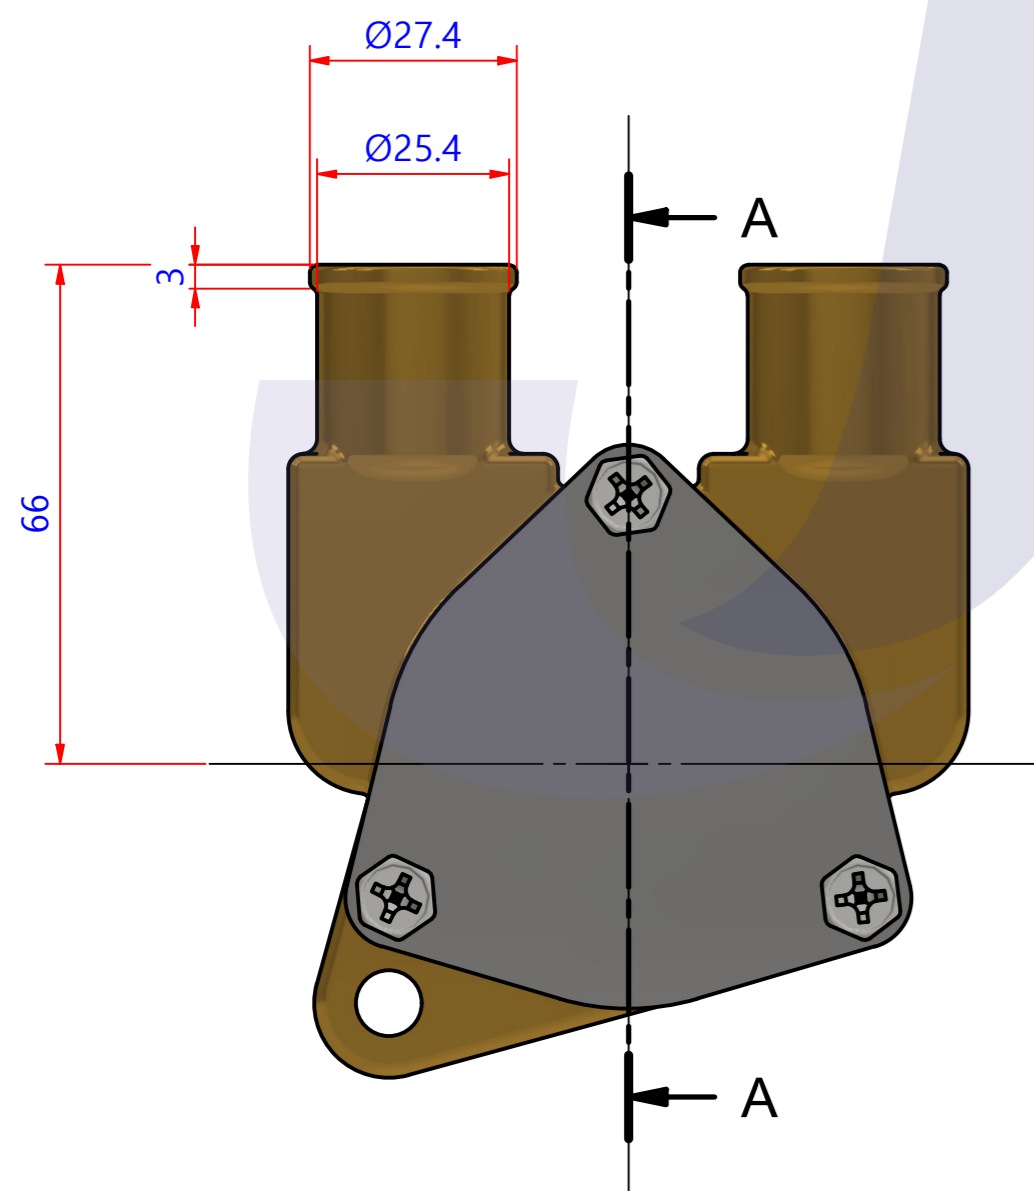

부품 리스트					
항목	수량	부품번호	주제	재질	설명
1	1	PUA0217	PUMP ASSY		JPR-ON7102

Drawing by	Checked by	Approved by - date	Model Name	Date	Scale
M.J.KANG	C.I. JEON		JPR-ON7102	2020-03-30	1:1
			PUMP ASSY		
			PART NUMBER	PUA0217(0)	Sheet A2

품번	PUA0217
품명	JPR-ON7102

A: MAJOR KIT B: MINOR KIT C: M-SEAL SET E: IMPELLER KIT

No.	QTY	PART NUMBER	PART NAME	A (JSK0159)	B (JSM0163)	C (MCSSET0017)	D (JIKJMP014)
1	2	BER0046	BEARING	X			
2	3	BOL0080	HEX SCREW	X	X		
3	1	COV0075	COVER	X	X		
4	1	7110-01	RUBBER IMPELLER	X	X		X
5	1	KEY0040	KEY	X			
6	1	MCS0013	CERAMIC	X	X	X	
7	1	MCS001601	CARBON	X	X	X	
8	1	ORG0094	O-RING	X	X		X
9	1	PBC0315	PUMP CASING				
10	1	RET0038	RETAINER	X			
11	1	SHA0195	SHAFT	X			
12	1	SLI0005	SLINGER	X			
13	1	SNP0002	SNAP-RING	X			
14	1	SNP0006	SNAP-RING	X			
15	1	SNP0022	SNAP-RING	X			

부품 리스트					
항목	수량	부품번호	주제	재질	설명
1	2	BER0046	BEARING		6003DD
2	3	BOL0080	HEX SCREW	STS304	M6x10L
3	1	COV0075	COVER	STS304	ON7102
4	1	IMP0419	IMPELLER		7110-01
5	1	KEY0040	KEY	STS304	OD12.7x2.4t
6	1	MCS0013	CERAMIC		Ø16(小)
7	1	MCS001601	CARBON		Ø16(大)
8	1	ORG0094	O-RING		S-56
9	1	PBC0315	PUMP CASING	CAC802	ON7102_BRC0359
10	1	RET0038	OIL SEAL		TC 16x30x7
11	1	SHA0195	SHAFT	STS304	ON7102 SHAFT
12	1	SLI0005	SLINGER	N.B.R	16x25x3.5t
13	1	SNP0002	SNAP-RING	SK-5	S-17
14	1	SNP0006	SNAP-RING	STS304	S-16
15	1	SNP0022	SNAP-RING	SK-5	R-35
1	1	PUA0217	PUMP ASSY		JPR-ON7102

Drawing by M.J.KANG	Checked by C.I. JEON	Approved by - date	Model Name JPR-ON7102	Date 2020-04-06	Scale 1:1
			PUMP PARTS VIEW		
			PART NUMBER PUA0217(0)	Edition 0	Sheet A2