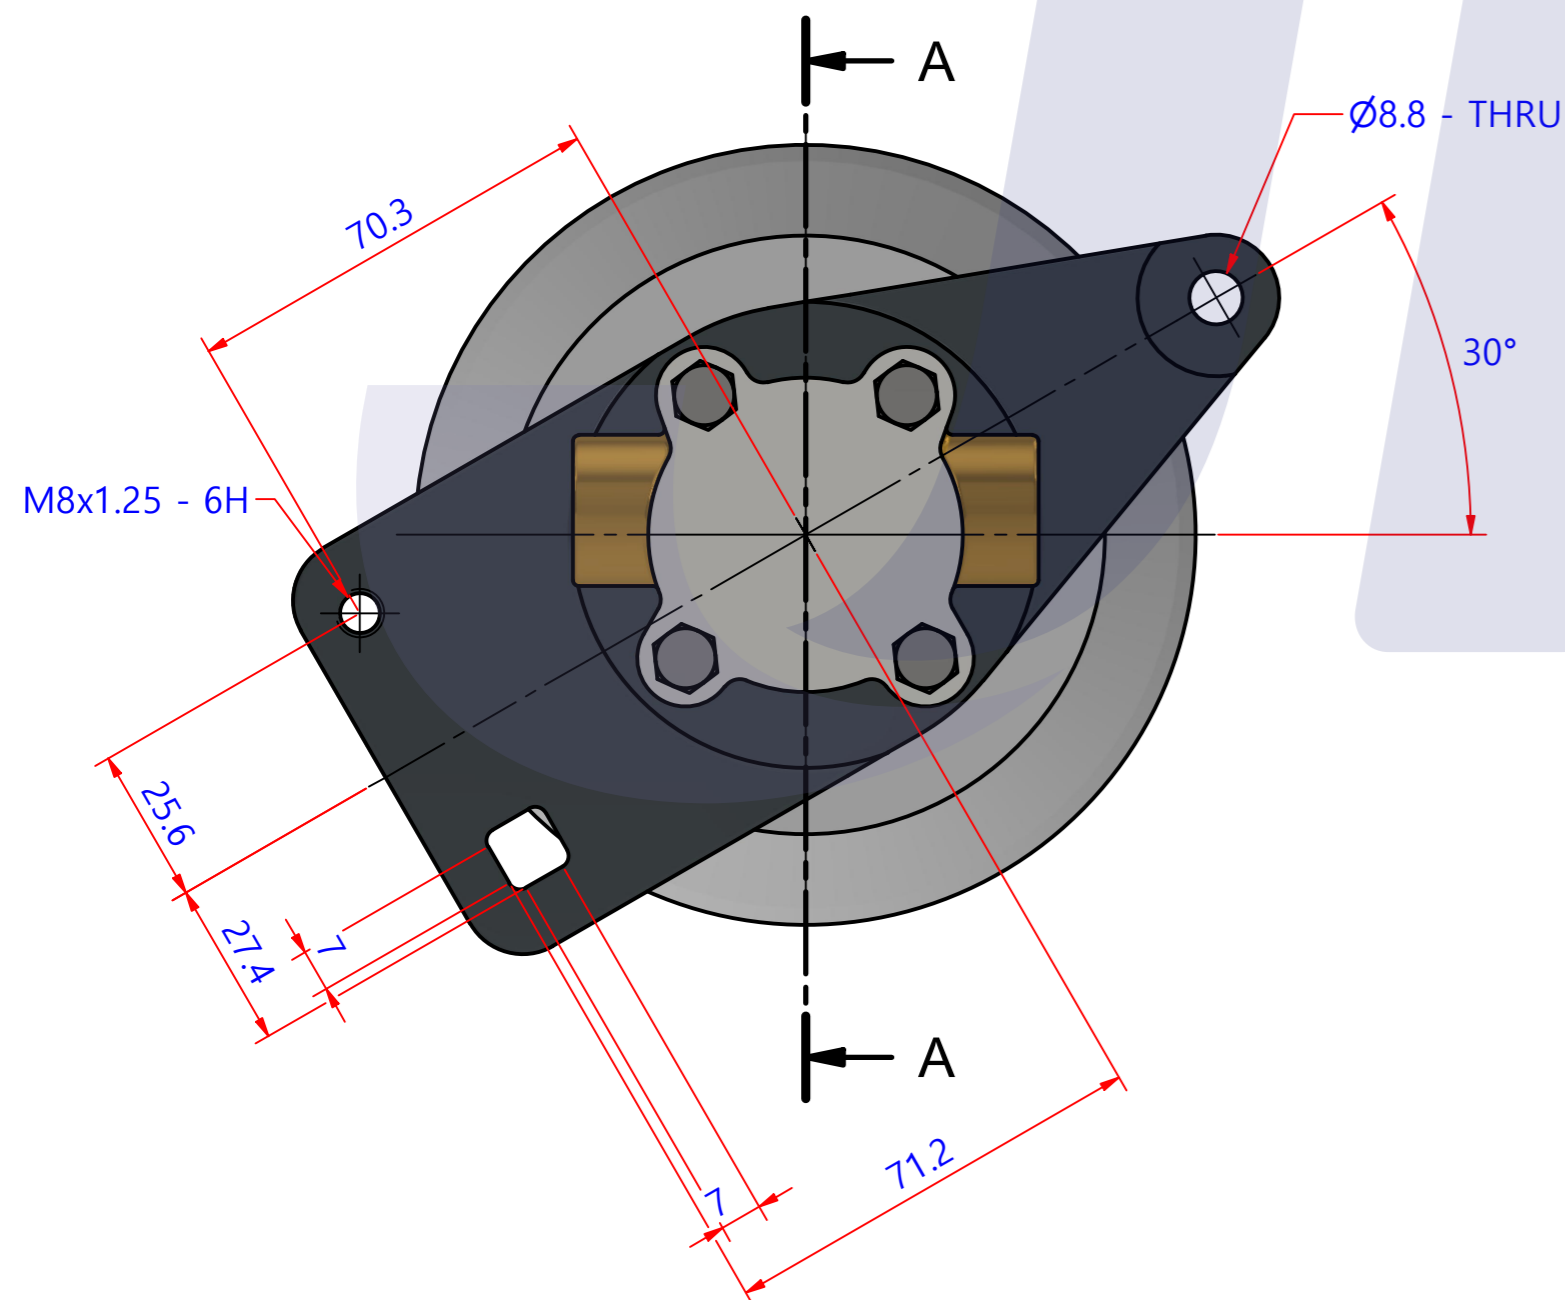

부품 리스트					
항목	수량	부품번호	주제	재질	설명
1	1	PUA0216	PUMP ASSY		JPR-ON7002

Drawing by	Checked by	Approved by - date	Model Name	Date	Scale
M.J.KANG	C.I. JEON		JPR-ON7002	2020-04-01	1 : 1
			PUMP ASSY		
			PART NUMBER	Edition	Sheet
			PUA0216(0)	0	A2

품번	PUA0216
품명	JPR-ON7002

A: MAJOR KIT B: MINOR KIT C: M-SEAL SET E: IMPELLER KIT

No.	QTY	PART NUMBER	PART NAME	A (JSK0158)	B (JSM0162)	C (MCSSET0020)	D (JIKJMP004)
1	2	BER0046	BEARING	X			
2	1	BOL0211	WASHER	X			
3	1	BOL0215	NUT	X			
4	1	BOL0227	BRONZE WASHER	X	X		
5	4	BOL0229	HEX BOLT	X	X		
6	1	COV0065	COVER	X	X		
7	1	7013-01	RUBBER IMPELLER	X	X		X
8	1	MCS0038	CARBON	X	X	X	
9	1	MCS0040	CERAMIC	X	X	X	
10	1	ORG0031	O-RING	X	X		X
11	1	PBC0278	BEARING CASING				
12	1	PBC0314	IMPELLER CASING				
13	1	PUL0055	PULLEY				
14	1	SHA0194	SHAFT	X			
15	1	SNP0022	SNAP-RING	X			

부품 리스트					
항목	수량	부품번호	주제	재질	설명
1	1	PUA0216	PUMP ASSY		JPR-ON7002

Drawing by	Checked by	Approved by - date	Model Name	Date	Scale
M.J.KANG	C.I. JEON		JPR-ON7002	2020-04-06	1 : 1
			PUMP PARTS VIEW		
			PART NUMBER	Edition	Sheet
			PUA0216(0)	0	A2