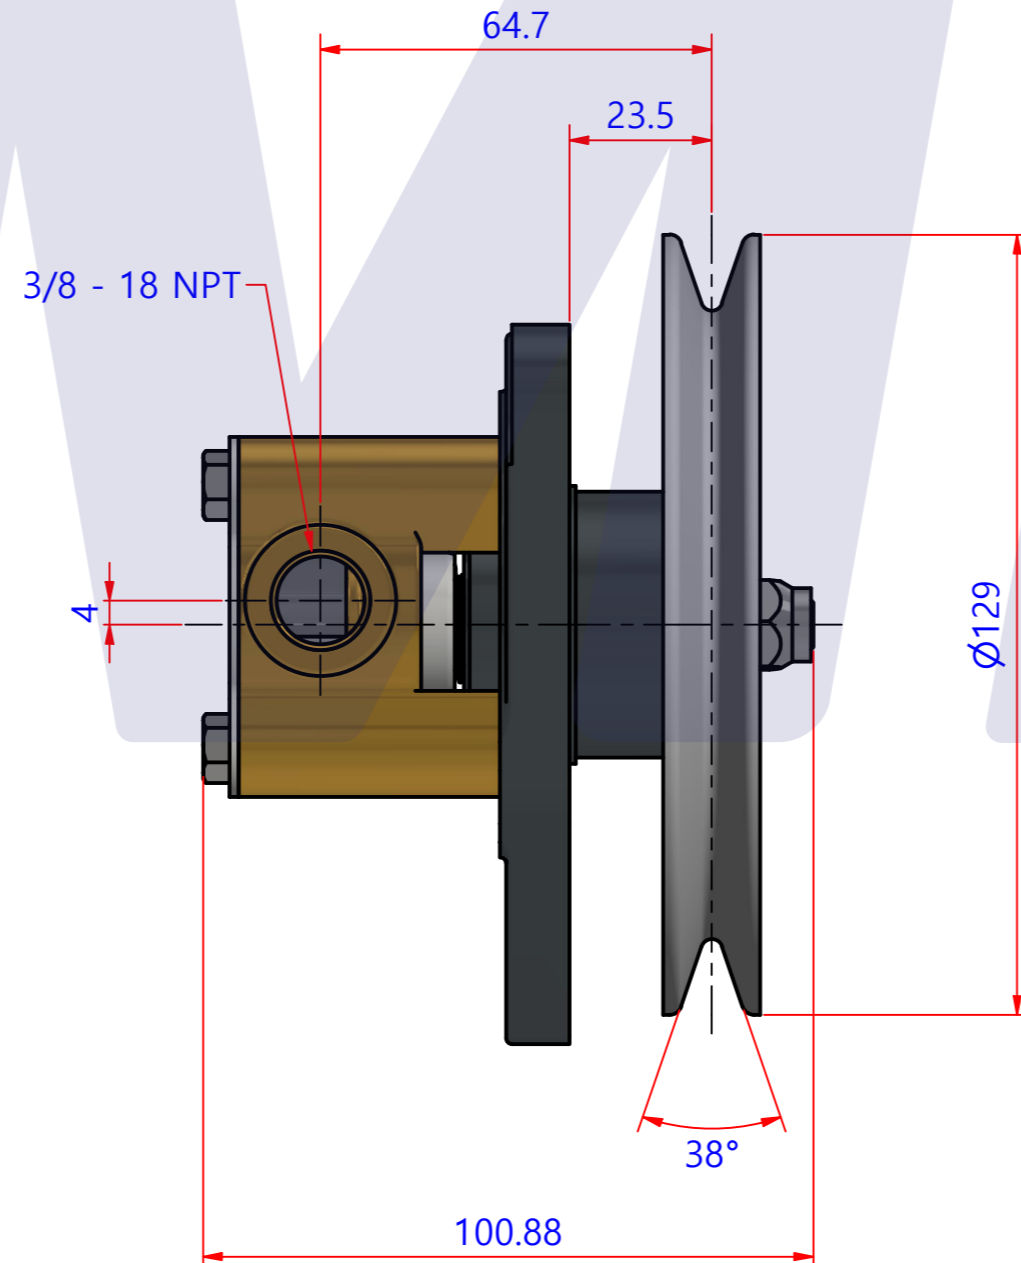

부품 리스트					
항목	수량	부품번호	주제	재질	설명
1	1	PUA0216	PUMP ASSY		JPR-ON7002

Drawing by	Checked by	Approved by - date	Model Name	Date	Scale
M.J.KANG	C.I. JEON		JPR-ON7002	2020-04-01	1 : 1
			PUMP ASSY		
			PART NUMBER	Edition	Sheet
			PUA0216(0)	0	A2

품번	PUA0216
품명	JPR-ON7002

A: MAJOR KIT B: MINOR KIT C: M-SEAL SET E: IMPELLER KIT

No.	QTY	PART NUMBER	PART NAME	A (JSK0158)	B (JSM0162)	C (MCSSET0020)	D (JIKJMP004)
1	2	BER0046	BEARING	X			
2	1	BOL0211	WASHER	X			
3	1	BOL0215	NUT	X			
4	1	BOL0227	BRONZE WASHER	X	X		
5	4	BOL0229	HEX BOLT	X	X		
6	1	COV0065	COVER	X	X		
7	1	7013-01	RUBBER IMPELLER	X	X		X
8	1	MCS0038	CARBON	X	X	X	
9	1	MCS0040	CERAMIC	X	X	X	
10	1	ORG0031	O-RING	X	X		X
11	1	PBC0278	BEARING CASING				
12	1	PBC0314	IMPELLER CASING				
13	1	PUL0055	PULLEY				
14	1	SHA0194	SHAFT	X			
15	1	SNP0022	SNAP-RING	X			

부품 리스트					
항목	수량	부품번호	주제	재질	설명
1	1	PUA0216	PUMP ASSY		JPR-ON7002

Drawing by	Checked by	Approved by - date	Model Name	Date	Scale
M.J.KANG	C.I. JEON		JPR-ON7002	2020-04-06	1 : 1
			PUMP PARTS VIEW		
			PART NUMBER	Edition	Sheet
			PUA0216(0)	0	A2