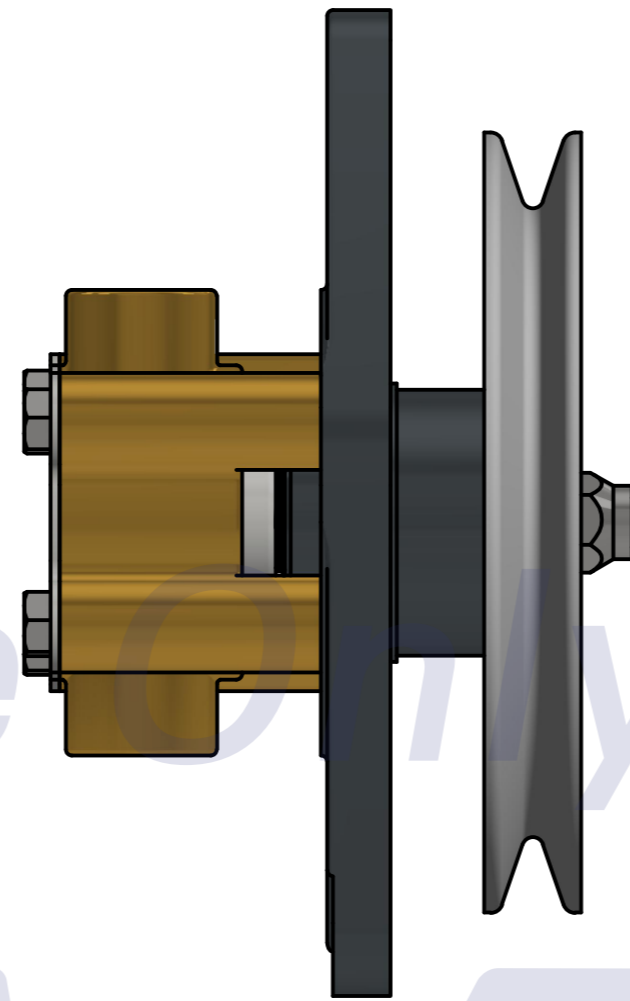

부품 리스트					
항목	수량	부품번호	주제	재질	설명
1	1	PUA0216	PUMP ASSY		JPR-ON7002

Drawing by	Checked by	Approved by - date	Model Name	Date	Scale
M.J.KANG	C.I. JEON		JPR-ON7002	2020-04-01	1 : 1
			PUMP ASSY		
			PART NUMBER	Edition	Sheet
			PUA0216(0)	0	A2

품번	PUA0216
품명	JPR-ON7002

A: MAJOR KIT B: MINOR KIT C: M-SEAL SET E: IMPELLER KIT

No.	QTY	PART NUMBER	PART NAME	A (JSK0158)	B (JSM0162)	C (MCSSET0020)	D (JIKJMP004)
1	2	BER0046	BEARING	X			
2	1	BOL0211	WASHER	X			
3	1	BOL0215	NUT	X			
4	1	BOL0227	BRONZE WASHER	X	X		
5	4	BOL0229	HEX BOLT	X	X		
6	1	COV0065	COVER	X	X		
7	1	7013-01	RUBBER IMPELLER	X	X		X
8	1	MCS0038	CARBON	X	X	X	
9	1	MCS0040	CERAMIC	X	X	X	
10	1	ORG0031	O-RING	X	X		X
11	1	PBC0278	BEARING CASING				
12	1	PBC0314	IMPELLER CASING				
13	1	PUL0055	PULLEY				
14	1	SHA0194	SHAFT	X			
15	1	SNP0022	SNAP-RING	X			

부품 리스트					
항목	수량	부품번호	주제	재질	설명
1	1	PUA0216	PUMP ASSY		JPR-ON7002

Drawing by	Checked by	Approved by - date	Model Name	Date	Scale
M.J.KANG	C.I. JEON		JPR-ON7002	2020-04-06	1 : 1
			PUMP PARTS VIEW		
			PART NUMBER	Edition	Sheet
			PUA0216(0)	0	A2