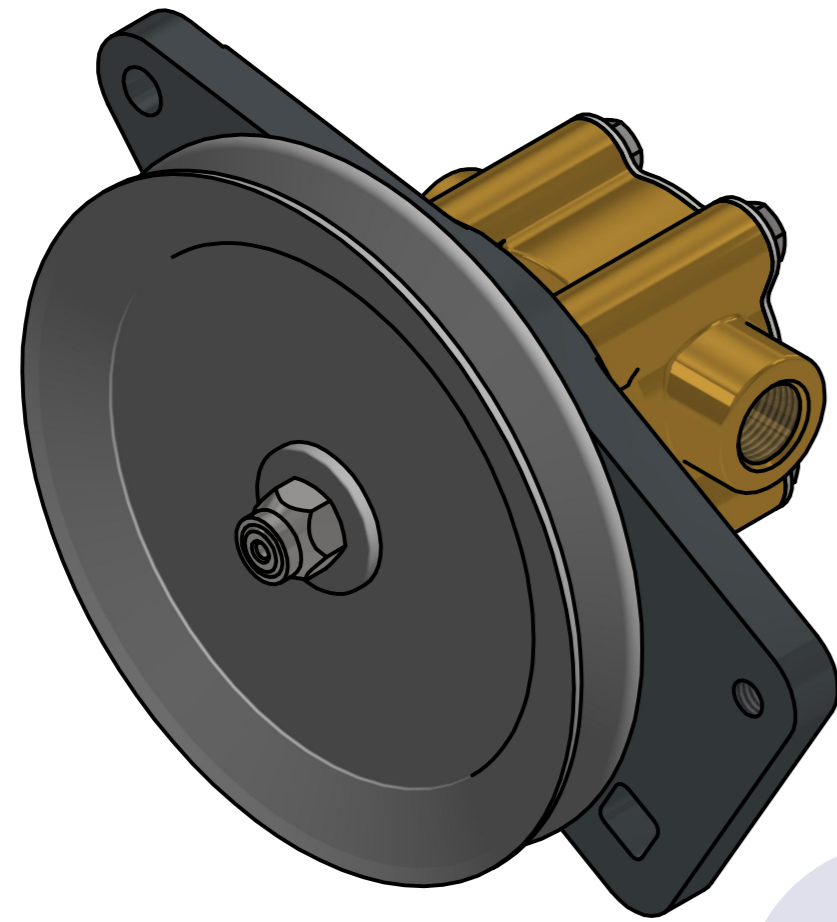

부품 리스트					
항목	수량	부품번호	주제	재질	설명
1	1	PUA0216	PUMP ASSY		JPR-ON7002

Drawing by	Checked by	Approved by - date	Model Name	Date	Scale
M.J.KANG	C.I. JEON		JPR-ON7002	2020-04-01	1 : 1
			PUMP ASSY		
			PART NUMBER	Edition	Sheet
			PUA0216(0)	0	A2

품번	PUA0216
품명	JPR-ON7002

A: MAJOR KIT B: MINOR KIT C: M-SEAL SET E: IMPELLER KIT

No.	QTY	PART NUMBER	PART NAME	A (JSK0158)	B (JSM0162)	C (MCSSET0020)	D (JIKJMP004)
1	2	BER0046	BEARING	X			
2	1	BOL0211	WASHER	X			
3	1	BOL0215	NUT	X			
4	1	BOL0227	BRONZE WASHER	X	X		
5	4	BOL0229	HEX BOLT	X	X		
6	1	COV0065	COVER	X	X		
7	1	7013-01	RUBBER IMPELLER	X	X		X
8	1	MCS0038	CARBON	X	X	X	
9	1	MCS0040	CERAMIC	X	X	X	
10	1	ORG0031	O-RING	X	X		X
11	1	PBC0278	BEARING CASING				
12	1	PBC0314	IMPELLER CASING				
13	1	PUL0055	PULLEY				
14	1	SHA0194	SHAFT	X			
15	1	SNP0022	SNAP-RING	X			

부품 리스트					
항목	수량	부품번호	주제	재질	설명
1	1	PUA0216	PUMP ASSY		JPR-ON7002

Drawing by	Checked by	Approved by - date	Model Name	Date	Scale
M.J.KANG	C.I. JEON		JPR-ON7002	2020-04-06	1 : 1
			PUMP PARTS VIEW		
			PART NUMBER	Edition	Sheet
			PUA0216(0)	0	A2