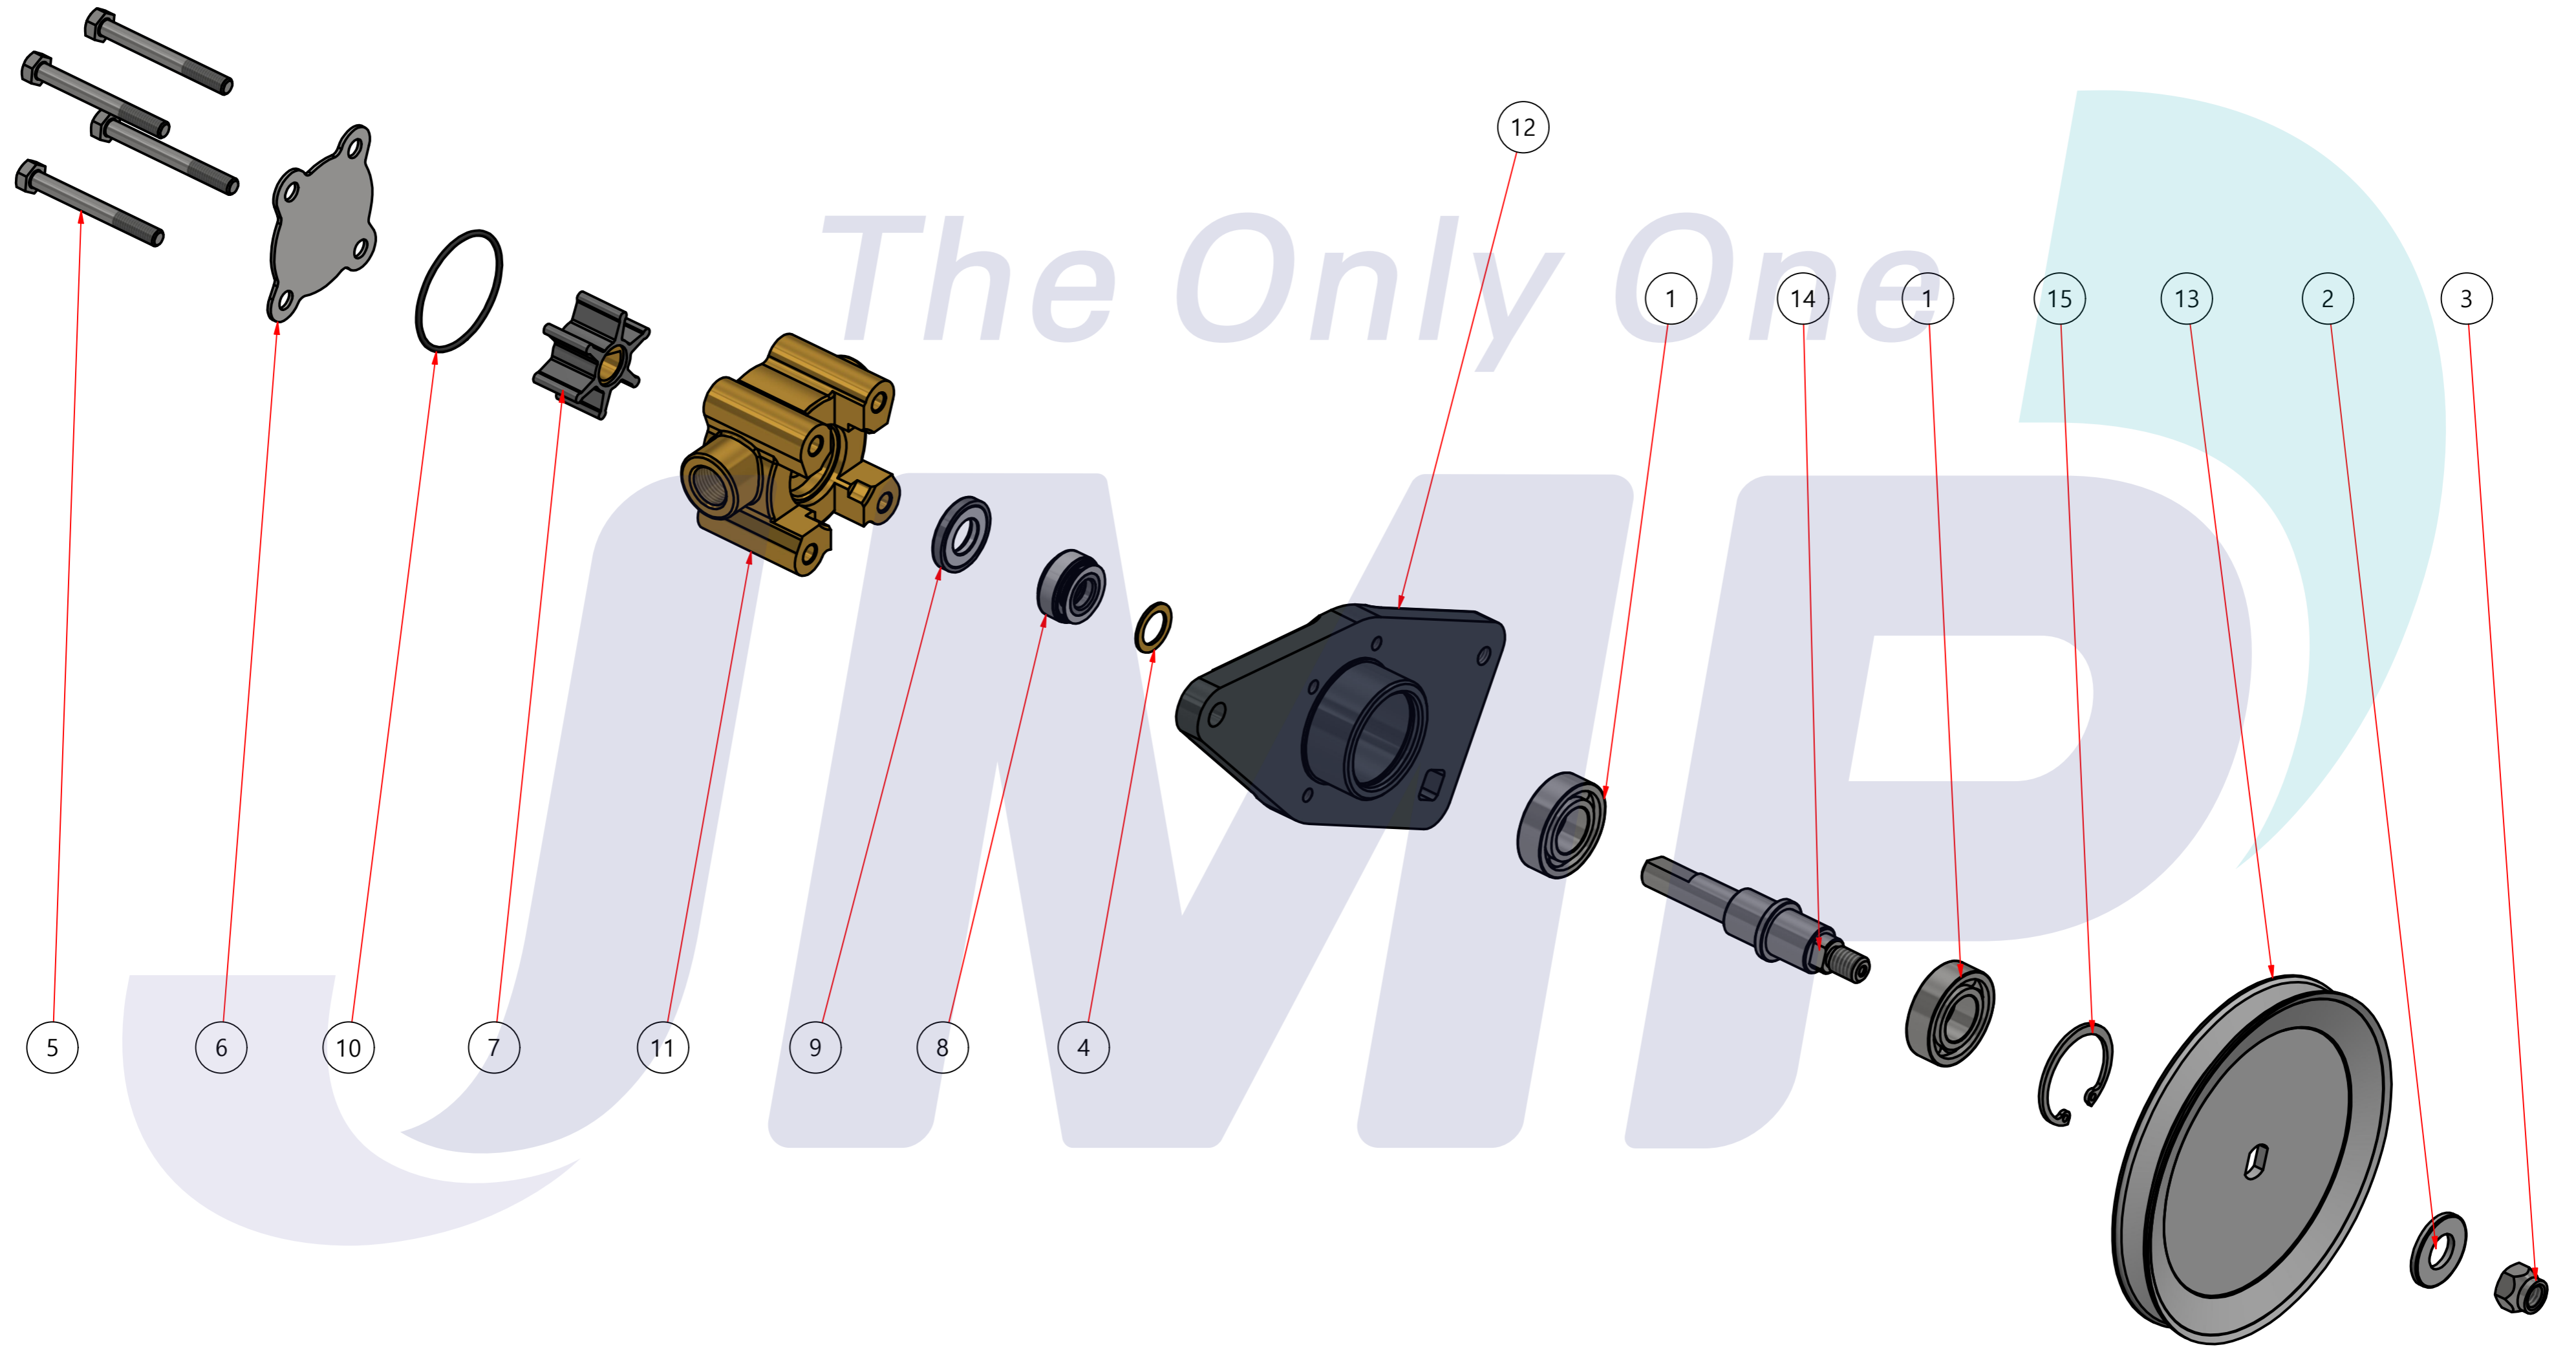

부품 리스트					
항목	수량	부품번호	주제	재질	설명
1	1	PUA0216	PUMP ASSY		JPR-ON7002

Drawing by	Checked by	Approved by - date	Model Name	Date	Scale
M.J.KANG	C.I. JEON		JPR-ON7002	2020-04-01	1 : 1
			PUMP ASSY		
			PART NUMBER	Edition	Sheet
			PUA0216(0)	0	A2

품번	PUA0216
품명	JPR-ON7002

A: MAJOR KIT B: MINOR KIT C: M-SEAL SET E: IMPELLER KIT

No.	QTY	PART NUMBER	PART NAME	A (JSK0158)	B (JSM0162)	C (MCSSET0020)	D (JIKJMP004)
1	2	BER0046	BEARING	X			
2	1	BOL0211	WASHER	X			
3	1	BOL0215	NUT	X			
4	1	BOL0227	BRONZE WASHER	X	X		
5	4	BOL0229	HEX BOLT	X	X		
6	1	COV0065	COVER	X	X		
7	1	7013-01	RUBBER IMPELLER	X	X		X
8	1	MCS0038	CARBON	X	X	X	
9	1	MCS0040	CERAMIC	X	X	X	
10	1	ORG0031	O-RING	X	X		X
11	1	PBC0278	BEARING CASING				
12	1	PBC0314	IMPELLER CASING				
13	1	PUL0055	PULLEY				
14	1	SHA0194	SHAFT	X			
15	1	SNP0022	SNAP-RING	X			

부품 리스트					
항목	수량	부품번호	주제	재질	설명
1	1	PUA0216	PUMP ASSY		JPR-ON7002

Drawing by	Checked by	Approved by - date	Model Name	Date	Scale
M.J.KANG	C.I. JEON		JPR-ON7002	2020-04-06	1 : 1
			PUMP PARTS VIEW		
			PART NUMBER	Edition	Sheet
			PUA0216(0)	0	A2