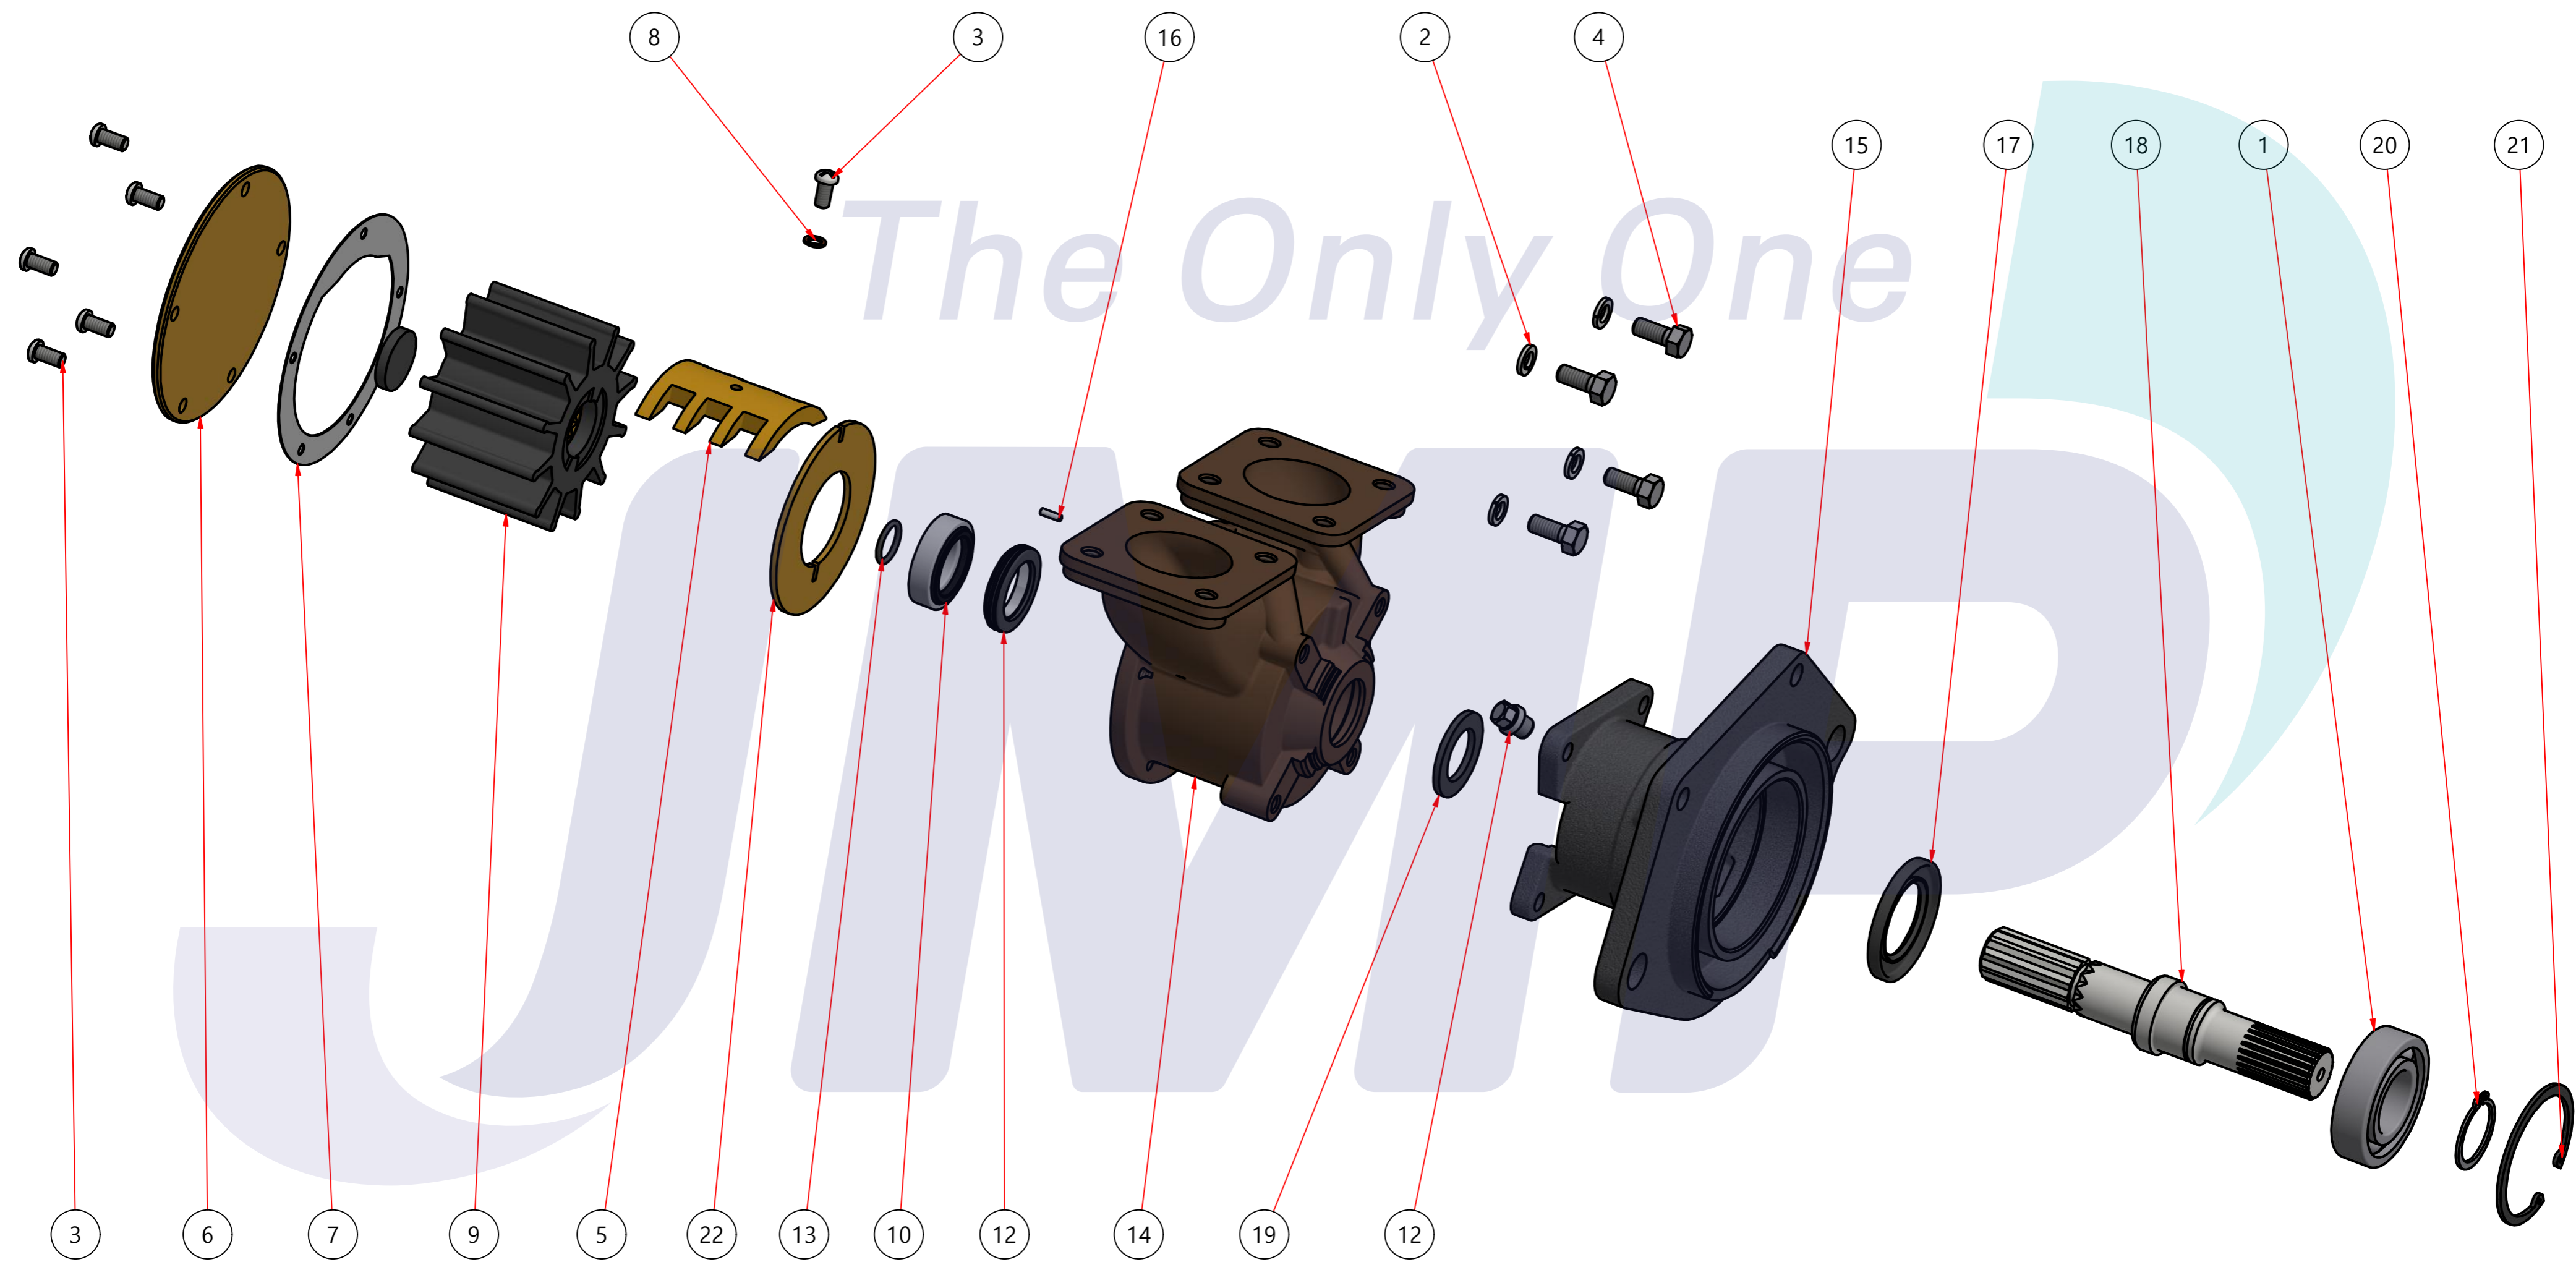

부품 리스트					
항목	수량	부품번호	주제	재질	설명
1	1	PUA0092	PUMP ASSY		JPR-CT3306

Drawing by	Checked by	Approved by - date	Model Name	Date	Scale
강 명진	Y.D. JEON		JPR-CT3306	2013-03-07	1:1
			PUMP ASSY		
			PART NUMBER	Edition	Sheet
			PUA0092(0)	0	A2

품 번	PUA0092
품 명	JPR-CT3306

A: MAJOR KIT B: MINOR KIT C: CAM SET D: M-SEAL SET E: IMPELLER KIT

No.	QTY	PART NUMBER	PART NAME	A (JSK002901)	B (JSM0007)	C (CAMSET000502)	D (MCSSET0003)	E (JIKJMP040)
1	1	BER0036	BEARING	X				
2	4	BOL0036	SPRING WASHER					
3	6	BOL0099	SCREW	X	X	X (1)		
4	4	BOL0127	HEX BOLT					
5	1	CAM000501	CAM	X	X	X		
6	1	COV0006	COVER	X	X			
7	1	GAK0007	GASKET	X	X			X
8	1	GAK0009	FIBER GASKET	X	X	X		
9	1	B100-01	RUBBER IMPELLER	X	X			X
10	1	MCS0004	CARBON	X	X		X	
11	1	MCS0009	CERAMIC	X	X		X	
12	1	NIP0014	PLUG					
13	1	ORG0044	O-RING	X	X			
14	1	PBC0153	PUMP CASING / IMP					
15	1	PBC0154	PUMP CASING / BER					
16	1	PIN0001	PIN					
17	1	RET0051	RETAINER	X				
18	1	SHA0050	SHAFT	X				
19	1	SLI0003	SLINGER	X				
20	1	SNP0005	SNAP-RING	X				
21	1	SNP0013	SNAP-RING	X				
22	1	WER0009	WEAR PLATE	X	X			

PART LIST					
No.	QTY	PART NUMBER	PART NAME	MAT	DESCRIPTION
1	1	PUA0092	PUMP ASSY		JPR-CT3306

Drawing by 강 명진	Checked by Y.D. JEON	Approved by - date	Model Name JPR-CT3306	Date 2013-07-19	Scale 1 : 1
			PUMP PART'S VIEW		
			PART NUMBER PUA0092(0)	Edition 0	Sheet A2