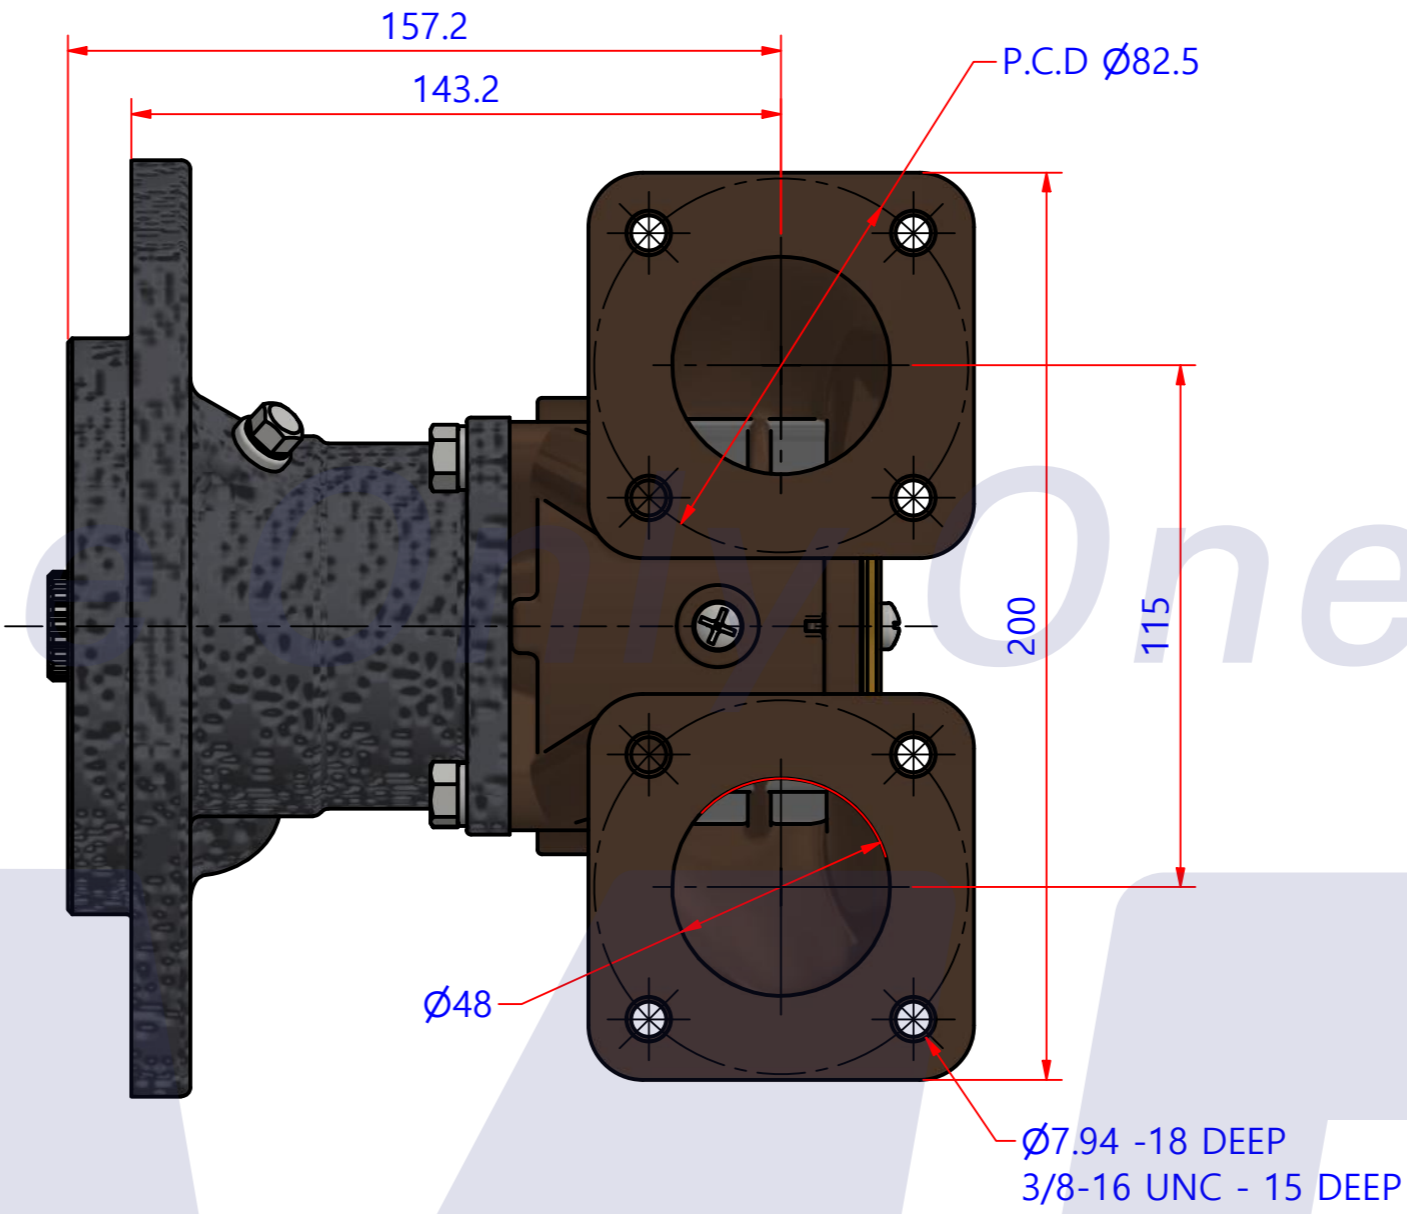

부품 리스트					
항목	수량	부품번호	주제	재질	설명
1	1	PUA0092	PUMP ASSY		JPR-CT3306

Drawing by	Checked by	Approved by - date	Model Name	Date	Scale
강 명진	Y.D. JEON		JPR-CT3306	2013-03-07	1:1
			PUMP ASSY		
			PART NUMBER	Edition	Sheet
			PUA0092(0)	0	A2

품 번	PUA0092
품 명	JPR-CT3306

A: MAJOR KIT B: MINOR KIT C: CAM SET D: M-SEAL SET E: IMPELLER KIT

No.	QTY	PART NUMBER	PART NAME	A (JSK002901)	B (JSM0007)	C (CAMSET000502)	D (MCSSET0003)	E (JIKJMP040)
1	1	BER0036	BEARING	X				
2	4	BOL0036	SPRING WASHER					
3	6	BOL0099	SCREW	X	X	X (1)		
4	4	BOL0127	HEX BOLT					
5	1	CAM000501	CAM	X	X	X		
6	1	COV0006	COVER	X	X			
7	1	GAK0007	GASKET	X	X			X
8	1	GAK0009	FIBER GASKET	X	X	X		
9	1	B100-01	RUBBER IMPELLER	X	X			X
10	1	MCS0004	CARBON	X	X		X	
11	1	MCS0009	CERAMIC	X	X		X	
12	1	NIP0014	PLUG					
13	1	ORG0044	O-RING	X	X			
14	1	PBC0153	PUMP CASING / IMP					
15	1	PBC0154	PUMP CASING / BER					
16	1	PIN0001	PIN					
17	1	RET0051	RETAINER	X				
18	1	SHA0050	SHAFT	X				
19	1	SLI0003	SLINGER	X				
20	1	SNP0005	SNAP-RING	X				
21	1	SNP0013	SNAP-RING	X				
22	1	WER0009	WEAR PLATE	X	X			

PART LIST					
No.	QTY	PART NUMBER	PART NAME	MAT	DESCRIPTION
1	1	PUA0092	PUMP ASSY		JPR-CT3306

Drawing by 강 명진	Checked by Y.D. JEON	Approved by - date	Model Name JPR-CT3306	Date 2013-07-19	Scale 1 : 1
			PUMP PART'S VIEW		
			PART NUMBER PUA0092(0)	Edition 0	Sheet A2