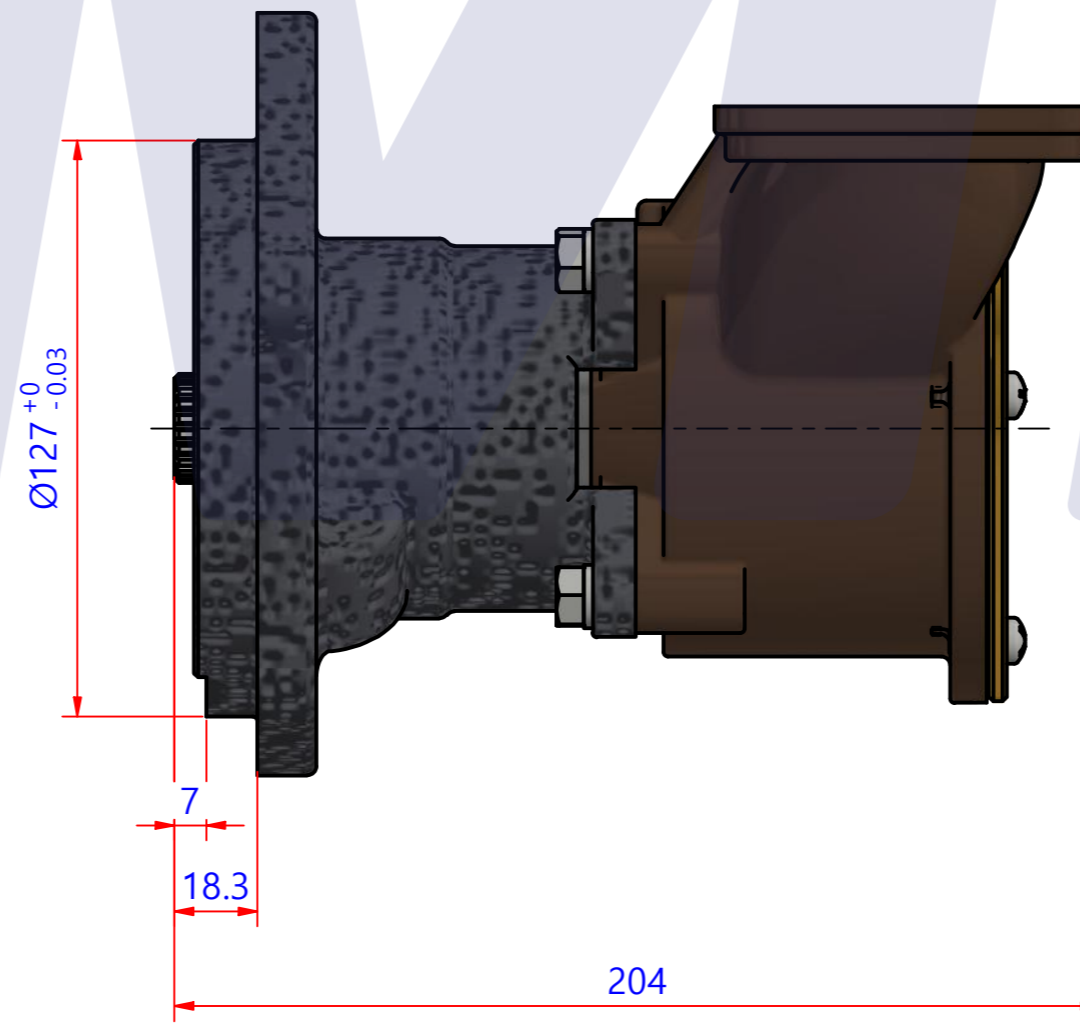

부품 리스트					
항목	수량	부품번호	주제	재질	설명
1	1	PUA0092	PUMP ASSY		JPR-CT3306

Drawing by	Checked by	Approved by - date	Model Name	Date	Scale
강 명진	Y.D. JEON		JPR-CT3306	2013-03-07	1:1
			PUMP ASSY		
			PART NUMBER	Edition	Sheet
			PUA0092(0)	0	A2

품 번	PUA0092
품 명	JPR-CT3306

A: MAJOR KIT B: MINOR KIT C: CAM SET D: M-SEAL SET E: IMPELLER KIT

No.	QTY	PART NUMBER	PART NAME	A (JSK002901)	B (JSM0007)	C (CAMSET000502)	D (MCSSET0003)	E (JIKJMP040)
1	1	BER0036	BEARING	X				
2	4	BOL0036	SPRING WASHER					
3	6	BOL0099	SCREW	X	X	X (1)		
4	4	BOL0127	HEX BOLT					
5	1	CAM000501	CAM	X	X	X		
6	1	COV0006	COVER	X	X			
7	1	GAK0007	GASKET	X	X			X
8	1	GAK0009	FIBER GASKET	X	X	X		
9	1	B100-01	RUBBER IMPELLER	X	X			X
10	1	MCS0004	CARBON	X	X		X	
11	1	MCS0009	CERAMIC	X	X		X	
12	1	NIP0014	PLUG					
13	1	ORG0044	O-RING	X	X			
14	1	PBC0153	PUMP CASING / IMP					
15	1	PBC0154	PUMP CASING / BER					
16	1	PIN0001	PIN					
17	1	RET0051	RETAINER	X				
18	1	SHA0050	SHAFT	X				
19	1	SLI0003	SLINGER	X				
20	1	SNP0005	SNAP-RING	X				
21	1	SNP0013	SNAP-RING	X				
22	1	WER0009	WEAR PLATE	X	X			

PART LIST					
No.	QTY	PART NUMBER	PART NAME	MAT	DESCRIPTION
1	1	PUA0092	PUMP ASSY		JPR-CT3306

Drawing by 강 명진	Checked by Y.D. JEON	Approved by - date	Model Name JPR-CT3306	Date 2013-07-19	Scale 1 : 1
			PUMP PART'S VIEW		
			PART NUMBER PUA0092(0)	Edition 0	Sheet A2