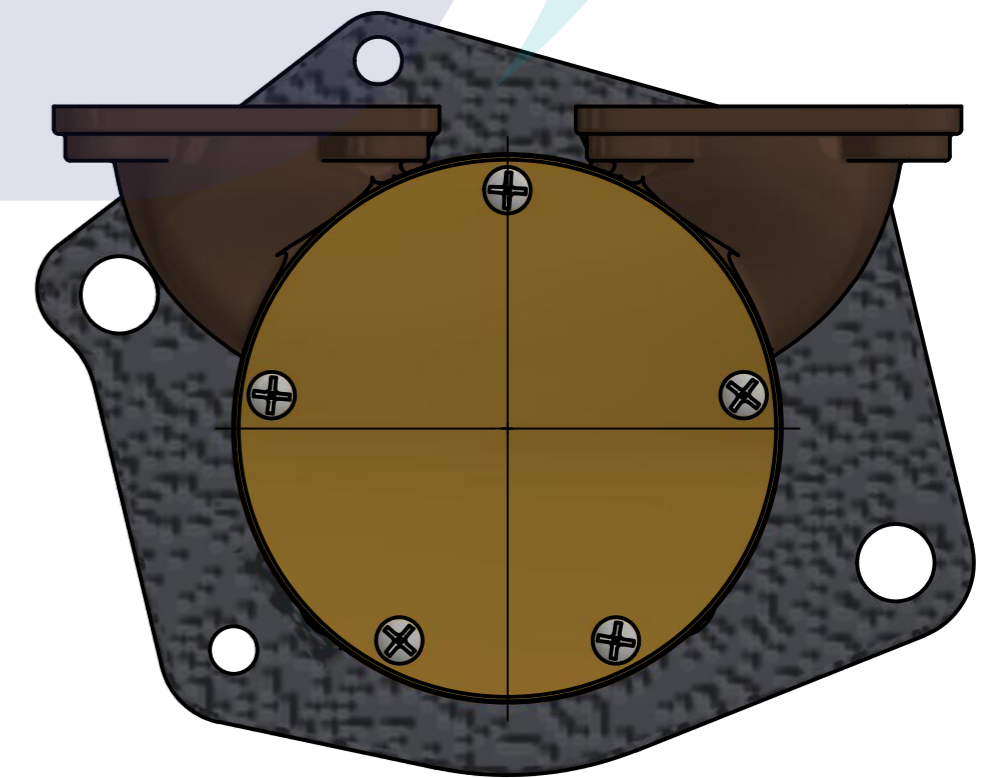

부품 리스트					
항목	수량	부품번호	주제	재질	설명
1	1	PUA0092	PUMP ASSY		JPR-CT3306

Drawing by	Checked by	Approved by - date	Model Name	Date	Scale
강 명진	Y.D. JEON		JPR-CT3306	2013-03-07	1:1
			PUMP ASSY		
			PART NUMBER	Edition	Sheet
			PUA0092(0)	0	A2

품 번	PUA0092
품 명	JPR-CT3306

A: MAJOR KIT B: MINOR KIT C: CAM SET D: M-SEAL SET E: IMPELLER KIT

No.	QTY	PART NUMBER	PART NAME	A (JSK002901)	B (JSM0007)	C (CAMSET000502)	D (MCSSET0003)	E (JIKJMP040)
1	1	BER0036	BEARING	X				
2	4	BOL0036	SPRING WASHER					
3	6	BOL0099	SCREW	X	X	X (1)		
4	4	BOL0127	HEX BOLT					
5	1	CAM000501	CAM	X	X	X		
6	1	COV0006	COVER	X	X			
7	1	GAK0007	GASKET	X	X			X
8	1	GAK0009	FIBER GASKET	X	X	X		
9	1	B100-01	RUBBER IMPELLER	X	X			X
10	1	MCS0004	CARBON	X	X		X	
11	1	MCS0009	CERAMIC	X	X		X	
12	1	NIP0014	PLUG					
13	1	ORG0044	O-RING	X	X			
14	1	PBC0153	PUMP CASING / IMP					
15	1	PBC0154	PUMP CASING / BER					
16	1	PIN0001	PIN					
17	1	RET0051	RETAINER	X				
18	1	SHA0050	SHAFT	X				
19	1	SLI0003	SLINGER	X				
20	1	SNP0005	SNAP-RING	X				
21	1	SNP0013	SNAP-RING	X				
22	1	WER0009	WEAR PLATE	X	X			

PART LIST					
No.	QTY	PART NUMBER	PART NAME	MAT	DESCRIPTION
1	1	PUA0092	PUMP ASSY		JPR-CT3306

Drawing by 강 명진	Checked by Y.D. JEON	Approved by - date	Model Name JPR-CT3306	Date 2013-07-19	Scale 1 : 1
			PUMP PART'S VIEW		
			PART NUMBER PUA0092(0)	Edition 0	Sheet A2