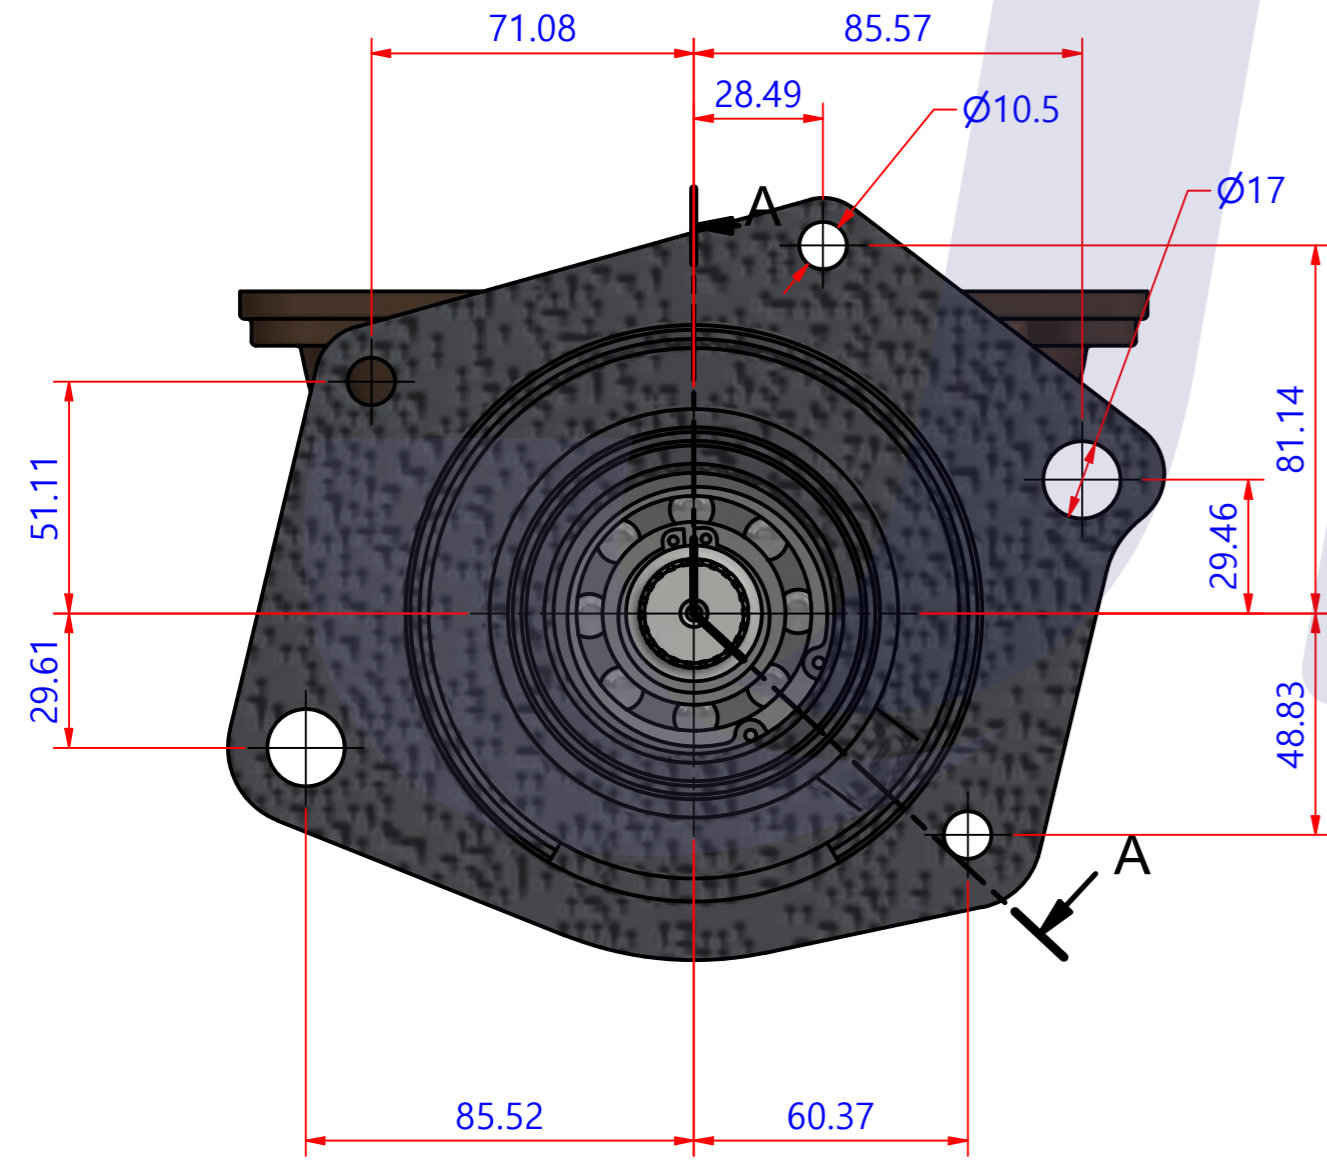

부품 리스트					
항목	수량	부품번호	주제	재질	설명
1	1	PUA0092	PUMP ASSY		JPR-CT3306

Drawing by	Checked by	Approved by - date	Model Name	Date	Scale
강 명진	Y.D. JEON		JPR-CT3306	2013-03-07	1:1
			PUMP ASSY		
			PART NUMBER	Edition	Sheet
			PUA0092(0)	0	A2

품 번	PUA0092
품 명	JPR-CT3306

A: MAJOR KIT B: MINOR KIT C: CAM SET D: M-SEAL SET E: IMPELLER KIT

No.	QTY	PART NUMBER	PART NAME	A (JSK002901)	B (JSM0007)	C (CAMSET000502)	D (MCSSET0003)	E (JIKJMP040)
1	1	BER0036	BEARING	X				
2	4	BOL0036	SPRING WASHER					
3	6	BOL0099	SCREW	X	X	X (1)		
4	4	BOL0127	HEX BOLT					
5	1	CAM000501	CAM	X	X	X		
6	1	COV0006	COVER	X	X			
7	1	GAK0007	GASKET	X	X			X
8	1	GAK0009	FIBER GASKET	X	X	X		
9	1	B100-01	RUBBER IMPELLER	X	X			X
10	1	MCS0004	CARBON	X	X		X	
11	1	MCS0009	CERAMIC	X	X		X	
12	1	NIP0014	PLUG					
13	1	ORG0044	O-RING	X	X			
14	1	PBC0153	PUMP CASING / IMP					
15	1	PBC0154	PUMP CASING / BER					
16	1	PIN0001	PIN					
17	1	RET0051	RETAINER	X				
18	1	SHA0050	SHAFT	X				
19	1	SLI0003	SLINGER	X				
20	1	SNP0005	SNAP-RING	X				
21	1	SNP0013	SNAP-RING	X				
22	1	WER0009	WEAR PLATE	X	X			

PART LIST					
No.	QTY	PART NUMBER	PART NAME	MAT	DESCRIPTION
1	1	PUA0092	PUMP ASSY		JPR-CT3306

Drawing by 강 명진	Checked by Y.D. JEON	Approved by - date	Model Name JPR-CT3306	Date 2013-07-19	Scale 1 : 1
			PUMP PART'S VIEW		
			PART NUMBER PUA0092(0)	Edition 0	Sheet A2