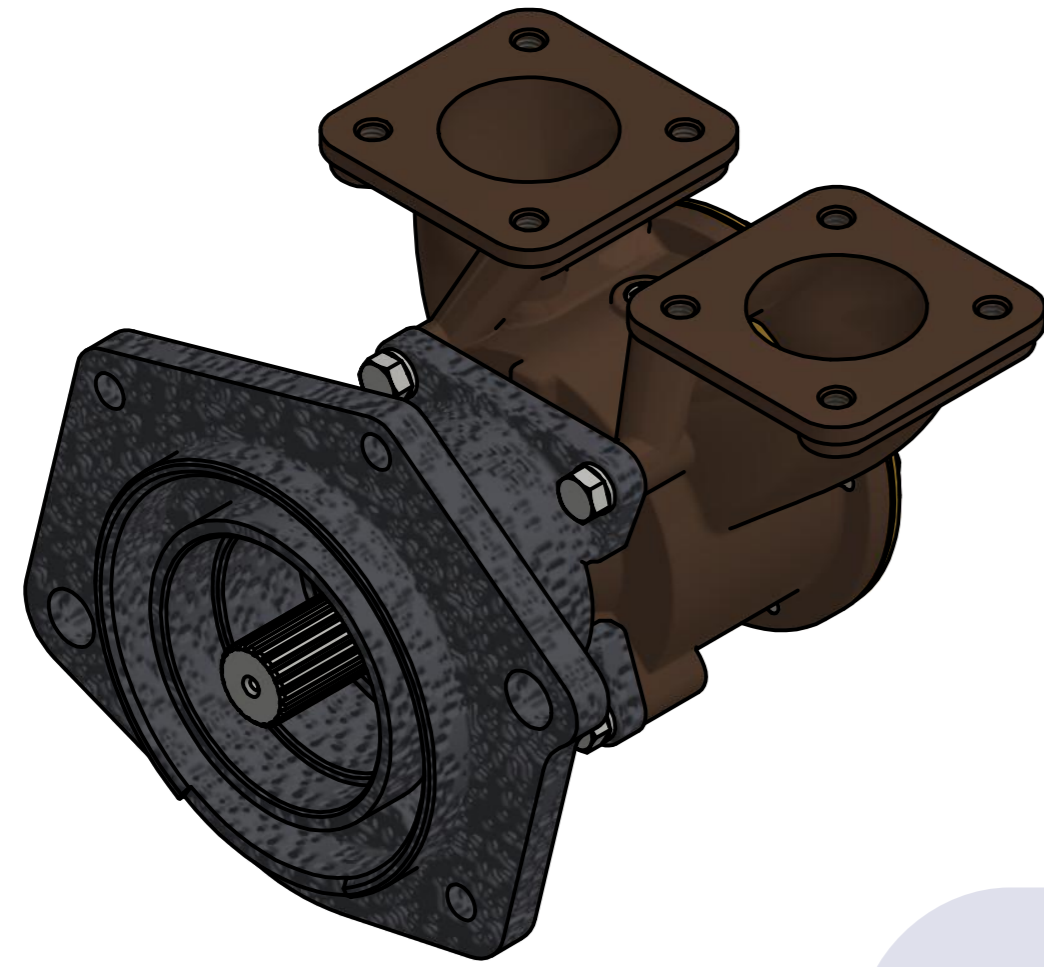

부품 리스트					
항목	수량	부품번호	주제	재질	설명
1	1	PUA0092	PUMP ASSY		JPR-CT3306

Drawing by	Checked by	Approved by - date	Model Name	Date	Scale
강 명진	Y.D. JEON		JPR-CT3306	2013-03-07	1:1
			PUMP ASSY		
			PART NUMBER	Edition	Sheet
			PUA0092(0)	0	A2

품 번	PUA0092
품 명	JPR-CT3306

A: MAJOR KIT B: MINOR KIT C: CAM SET D: M-SEAL SET E: IMPELLER KIT

No.	QTY	PART NUMBER	PART NAME	A (JSK002901)	B (JSM0007)	C (CAMSET000502)	D (MCSSET0003)	E (JIKJMP040)
1	1	BER0036	BEARING	X				
2	4	BOL0036	SPRING WASHER					
3	6	BOL0099	SCREW	X	X	X (1)		
4	4	BOL0127	HEX BOLT					
5	1	CAM000501	CAM	X	X	X		
6	1	COV0006	COVER	X	X			
7	1	GAK0007	GASKET	X	X			X
8	1	GAK0009	FIBER GASKET	X	X	X		
9	1	B100-01	RUBBER IMPELLER	X	X			X
10	1	MCS0004	CARBON	X	X		X	
11	1	MCS0009	CERAMIC	X	X		X	
12	1	NIP0014	PLUG					
13	1	ORG0044	O-RING	X	X			
14	1	PBC0153	PUMP CASING / IMP					
15	1	PBC0154	PUMP CASING / BER					
16	1	PIN0001	PIN					
17	1	RET0051	RETAINER	X				
18	1	SHA0050	SHAFT	X				
19	1	SLI0003	SLINGER	X				
20	1	SNP0005	SNAP-RING	X				
21	1	SNP0013	SNAP-RING	X				
22	1	WER0009	WEAR PLATE	X	X			

PART LIST					
No.	QTY	PART NUMBER	PART NAME	MAT	DESCRIPTION
1	1	PUA0092	PUMP ASSY		JPR-CT3306

Drawing by 강 명진	Checked by Y.D. JEON	Approved by - date	Model Name JPR-CT3306	Date 2013-07-19	Scale 1 : 1
			PUMP PART'S VIEW		
			PART NUMBER PUA0092(0)	Edition 0	Sheet A2