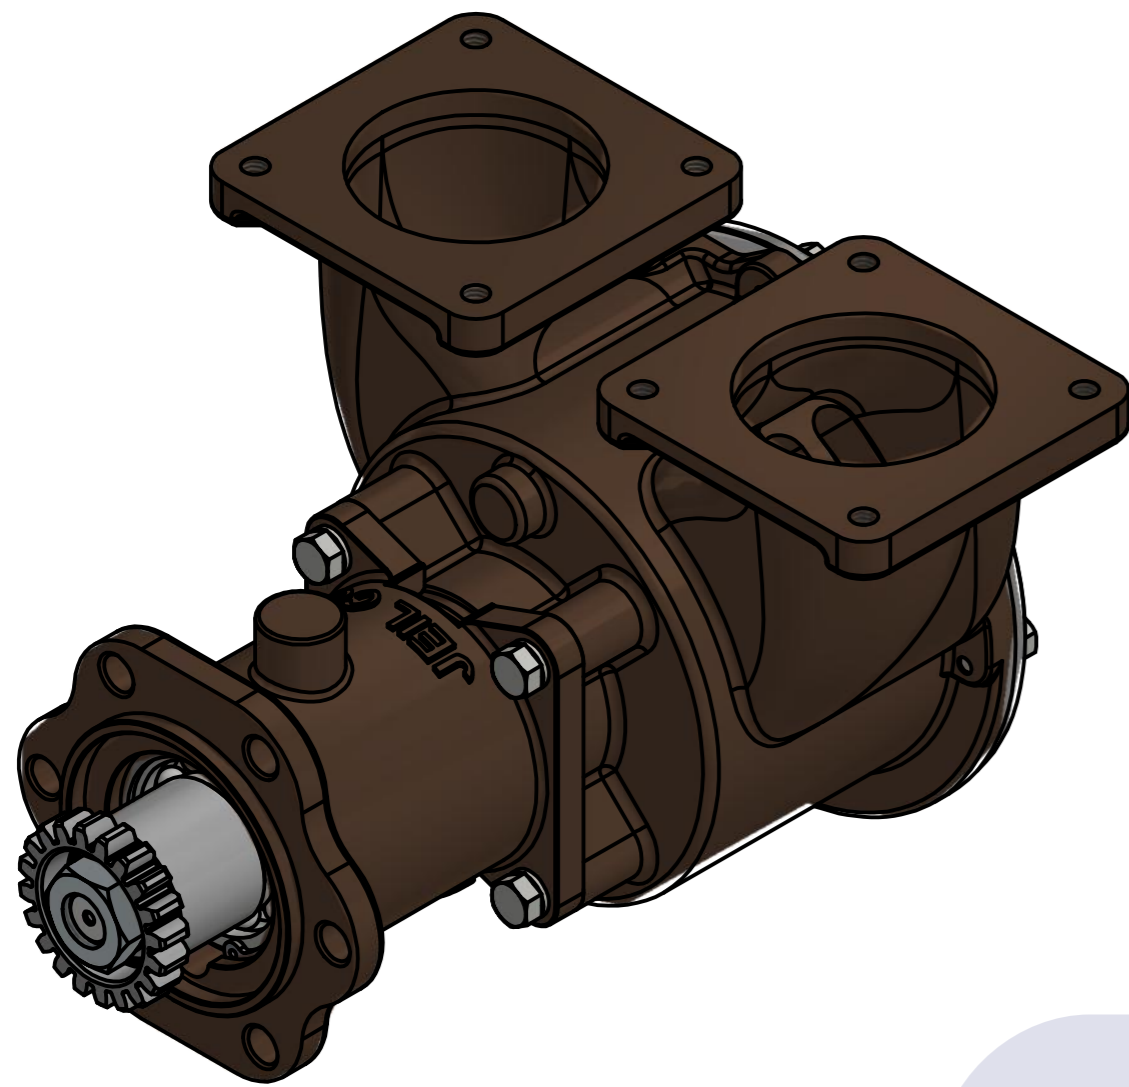

부품 리스트					
항목	수량	부품번호	주제	재질	설명
1	1	PUA0086	PUMP ASSY		JPR-G6400

Drawing by	Checked by Y.D. JEON	Approved by - date	Model Name JPR-G6400	Date 2013-01-16	Scale 1:1
			PUMP ASSY		
			PART NUMBER PUA0086(0)	Edition 0	Sheet A2

품 번	PUA0086
품 명	JPR-G6400

A: MAJOR KIT B: MINOR KIT C: CAM SET D: M-SEAL SET E: IMPELLER KIT

No.	QTY	PART NUMBER	PART NAME	A (JSK0027)	B (JSM0004)	C (CAMSET0019)	D (MCSSET0007)	E (JIKJMP054)
1	2	BER0005	BEARING	X				
2	4	BOL0016	HEX BOLT					
3	1	BOL0022	NUT					
4	4	BOL0035	SPRING WASHER	X	X			
5	4	BOL0036	SPRING WASHER					
6	1	BOL0102	FLAT WASHER					
7	1	BOL0103	SPRING WASHER					
8	4	BOL010501	HEX BOLT	X	X			
9	1	CAM0019	CAM	X	X	X		
10	1	COV001201	COVER	X	X			
11	1	GEA0009	GEAR					
12	1	9000-01	RUBBER IMPELLER	X	X			X
13	1	KEY0019	KEY	X				
14	1	MCS0010	CERAMIC	X	X		X	
15	1	MCS0014	CARBON	X	X		X	
16	1	ORG0003	O-RING	X				
17	1	ORG0047	O-RING	X	X			X
18	1	PBC0041	PUMP CASING / BER					
19	1	PBC0149	PUMP CASING / IMP					
20	1	PIN0008	PIN					
21	1	RET001301	RETAINER	X				
22	1	SHA0025	SHAFT	X				
23	1	SNP0008	SNAP-RING	X	X		X	
24	1	SNP0013	SNAP-RING	X				
25	1	WER0011	WEAR PLATE	X	X			

PART LIST					
No.	QTY	PART NUMBER	PART NAME	MAT	DESCRIPTION
1	1	PUA0086	PUMP ASSY		JPR-G6400

Drawing by	Checked by	Approved by - date	Model Name	Date	Scale
강 명진	Y.D. JEON		JPR-G6400	2013-09-25	1 : 1
			PUMP PART'S VIEW		
			PART NUMBER	Edition	Sheet
			PUA0086(0)	0	A2