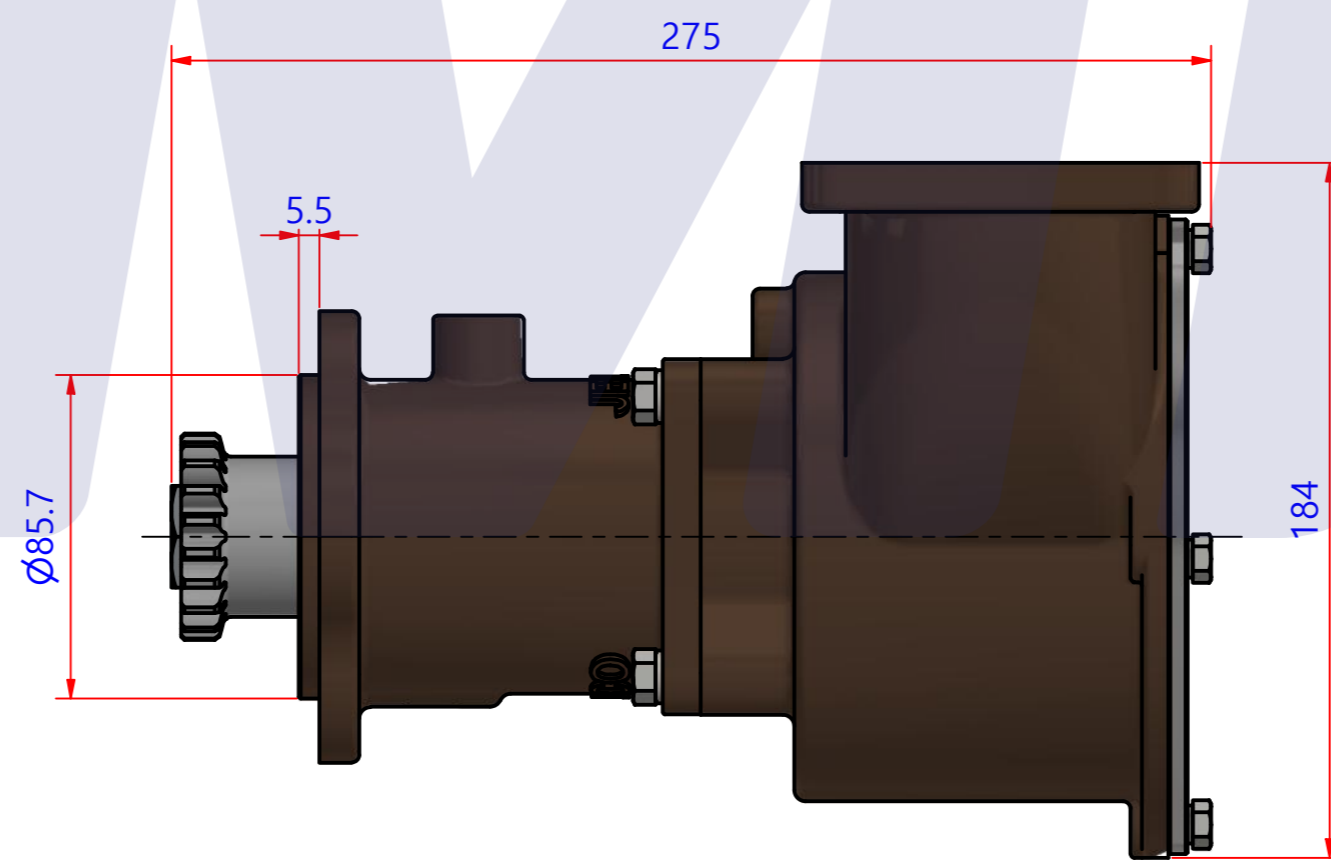

부품 리스트					
항목	수량	부품번호	주제	재질	설명
1	1	PUA0086	PUMP ASSY		JPR-G6400

Drawing by	Checked by Y.D. JEON	Approved by - date	Model Name JPR-G6400	Date 2013-01-16	Scale 1:1
			PUMP ASSY		
			PART NUMBER PUA0086(0)	Edition 0	Sheet A2

품 번	PUA0086
품 명	JPR-G6400

A: MAJOR KIT B: MINOR KIT C: CAM SET D: M-SEAL SET E: IMPELLER KIT

No.	QTY	PART NUMBER	PART NAME	A (JSK0027)	B (JSM0004)	C (CAMSET0019)	D (MCSSET0007)	E (JIKJMP054)
1	2	BER0005	BEARING	X				
2	4	BOL0016	HEX BOLT					
3	1	BOL0022	NUT					
4	4	BOL0035	SPRING WASHER	X	X			
5	4	BOL0036	SPRING WASHER					
6	1	BOL0102	FLAT WASHER					
7	1	BOL0103	SPRING WASHER					
8	4	BOL010501	HEX BOLT	X	X			
9	1	CAM0019	CAM	X	X	X		
10	1	COV001201	COVER	X	X			
11	1	GEA0009	GEAR					
12	1	9000-01	RUBBER IMPELLER	X	X			X
13	1	KEY0019	KEY	X				
14	1	MCS0010	CERAMIC	X	X		X	
15	1	MCS0014	CARBON	X	X		X	
16	1	ORG0003	O-RING	X				
17	1	ORG0047	O-RING	X	X			X
18	1	PBC0041	PUMP CASING / BER					
19	1	PBC0149	PUMP CASING / IMP					
20	1	PIN0008	PIN					
21	1	RET001301	RETAINER	X				
22	1	SHA0025	SHAFT	X				
23	1	SNP0008	SNAP-RING	X	X		X	
24	1	SNP0013	SNAP-RING	X				
25	1	WER0011	WEAR PLATE	X	X			

PART LIST					
No.	QTY	PART NUMBER	PART NAME	MAT	DESCRIPTION
1	1	PUA0086	PUMP ASSY		JPR-G6400

Drawing by	Checked by	Approved by - date	Model Name	Date	Scale
강 명진	Y.D. JEON		JPR-G6400	2013-09-25	1 : 1
			PUMP PART'S VIEW		
			PART NUMBER	Edition	Sheet
			PUA0086(0)	0	A2