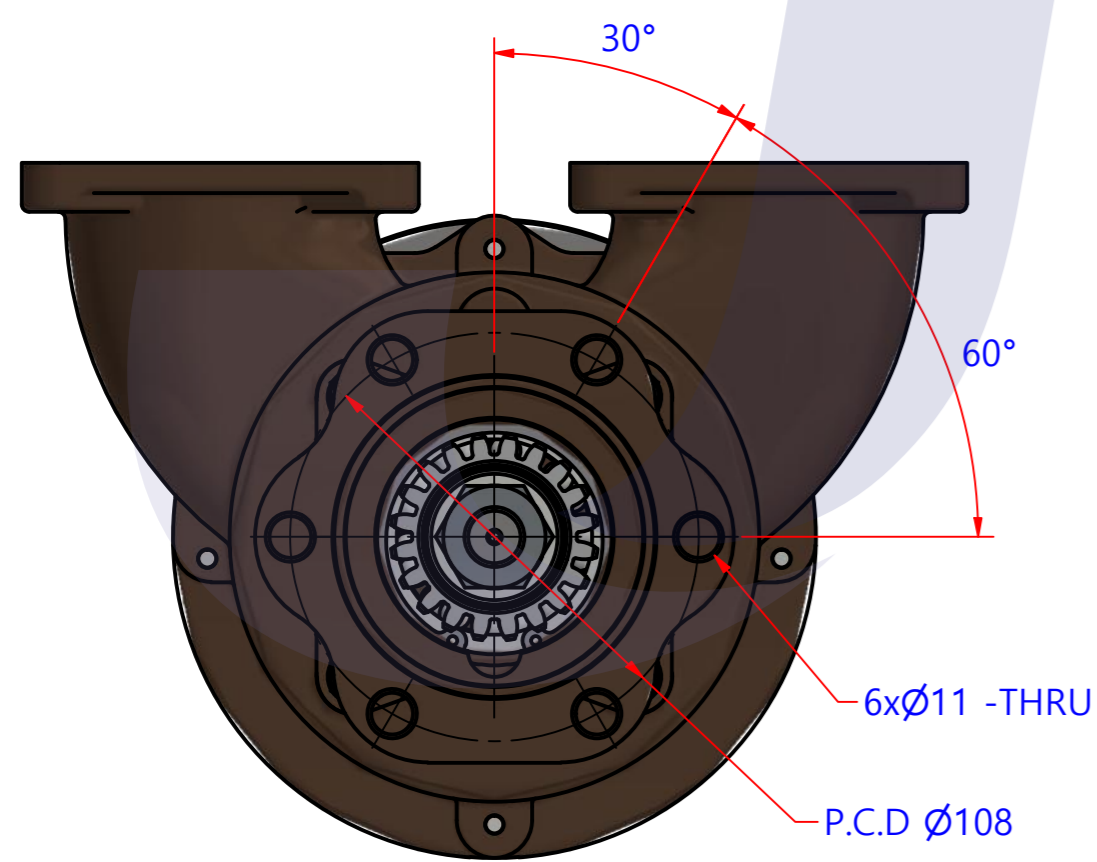

부품 리스트					
항목	수량	부품번호	주제	재질	설명
1	1	PUA0086	PUMP ASSY		JPR-G6400

Drawing by	Checked by Y.D. JEON	Approved by - date	Model Name JPR-G6400	Date 2013-01-16	Scale 1:1
			PUMP ASSY		
			PART NUMBER PUA0086(0)	Edition 0	Sheet A2

품 번	PUA0086
품 명	JPR-G6400

A: MAJOR KIT B: MINOR KIT C: CAM SET D: M-SEAL SET E: IMPELLER KIT

No.	QTY	PART NUMBER	PART NAME	A (JSK0027)	B (JSM0004)	C (CAMSET0019)	D (MCSSET0007)	E (JIKJMP054)
1	2	BER0005	BEARING	X				
2	4	BOL0016	HEX BOLT					
3	1	BOL0022	NUT					
4	4	BOL0035	SPRING WASHER	X	X			
5	4	BOL0036	SPRING WASHER					
6	1	BOL0102	FLAT WASHER					
7	1	BOL0103	SPRING WASHER					
8	4	BOL010501	HEX BOLT	X	X			
9	1	CAM0019	CAM	X	X	X		
10	1	COV001201	COVER	X	X			
11	1	GEA0009	GEAR					
12	1	9000-01	RUBBER IMPELLER	X	X			X
13	1	KEY0019	KEY	X				
14	1	MCS0010	CERAMIC	X	X		X	
15	1	MCS0014	CARBON	X	X		X	
16	1	ORG0003	O-RING	X				
17	1	ORG0047	O-RING	X	X			X
18	1	PBC0041	PUMP CASING / BER					
19	1	PBC0149	PUMP CASING / IMP					
20	1	PIN0008	PIN					
21	1	RET001301	RETAINER	X				
22	1	SHA0025	SHAFT	X				
23	1	SNP0008	SNAP-RING	X	X		X	
24	1	SNP0013	SNAP-RING	X				
25	1	WER0011	WEAR PLATE	X	X			

PART LIST					
No.	QTY	PART NUMBER	PART NAME	MAT	DESCRIPTION
1	1	PUA0086	PUMP ASSY		JPR-G6400

Drawing by	Checked by	Approved by - date	Model Name	Date	Scale
강 명진	Y.D. JEON		JPR-G6400	2013-09-25	1 : 1
			PUMP PART'S VIEW		
			PART NUMBER	Edition	Sheet
			PUA0086(0)	0	A2