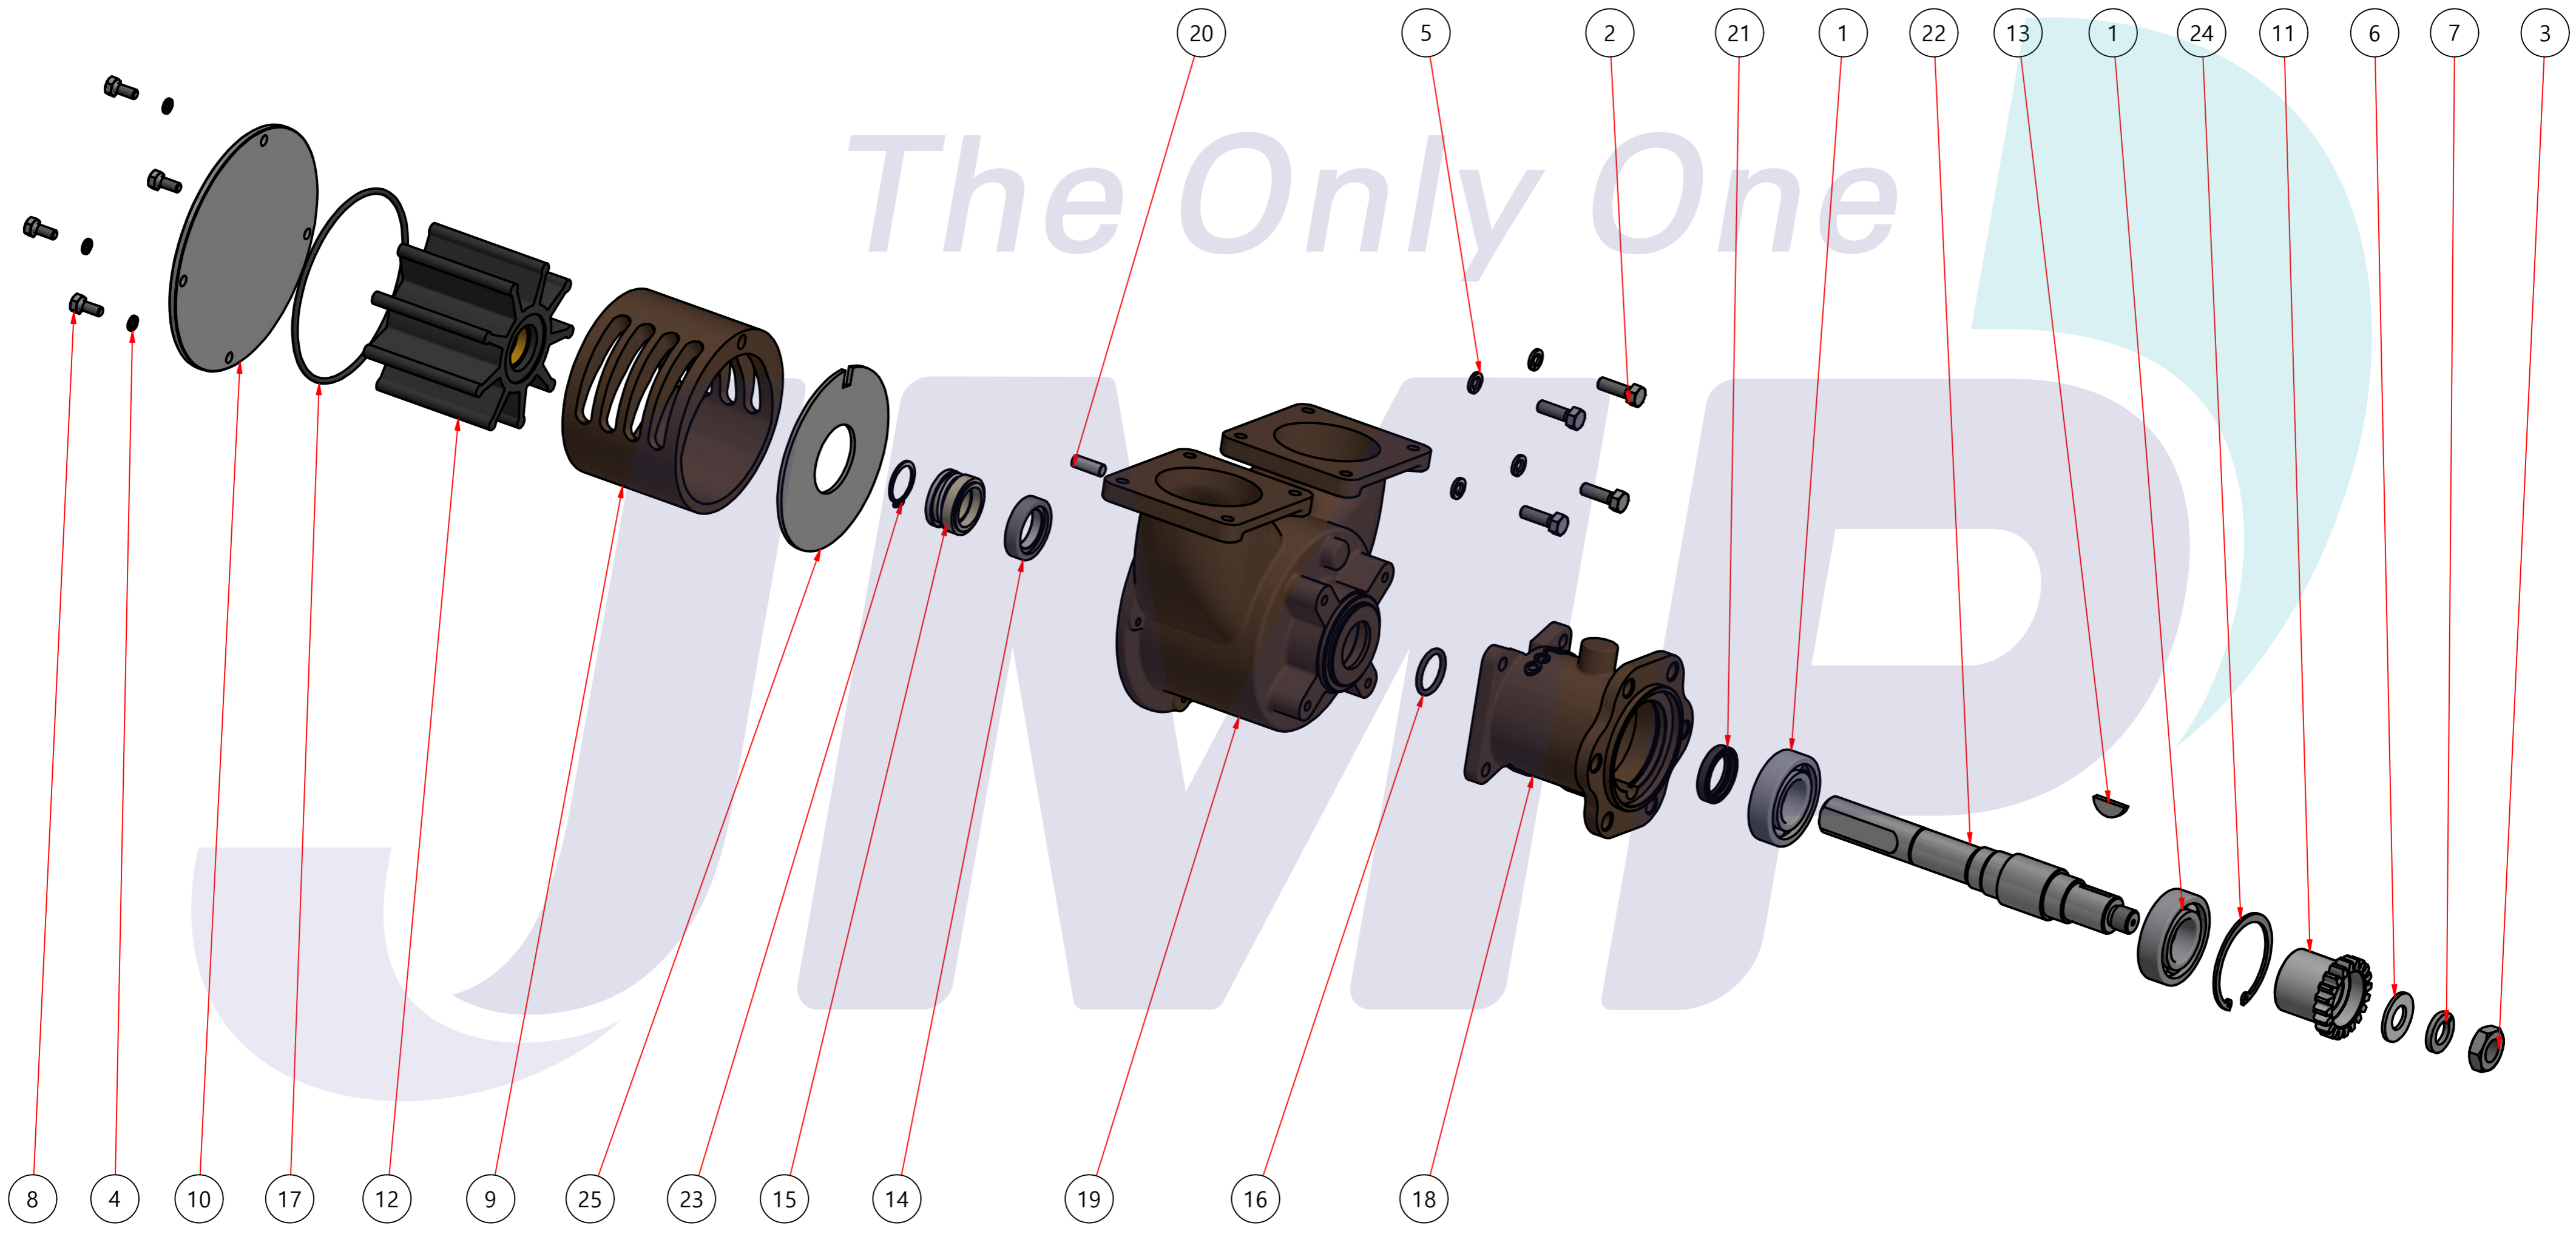

부품 리스트					
항목	수량	부품번호	주제	재질	설명
1	1	PUA0086	PUMP ASSY		JPR-G6400

Drawing by	Checked by Y.D. JEON	Approved by - date	Model Name JPR-G6400	Date 2013-01-16	Scale 1:1
			PUMP ASSY		
			PART NUMBER PUA0086(0)	Edition 0	Sheet A2

품 번	PUA0086
품 명	JPR-G6400

A: MAJOR KIT B: MINOR KIT C: CAM SET D: M-SEAL SET E: IMPELLER KIT

No.	QTY	PART NUMBER	PART NAME	A (JSK0027)	B (JSM0004)	C (CAMSET0019)	D (MCSSET0007)	E (JIKJMP054)
1	2	BER0005	BEARING	X				
2	4	BOL0016	HEX BOLT					
3	1	BOL0022	NUT					
4	4	BOL0035	SPRING WASHER	X	X			
5	4	BOL0036	SPRING WASHER					
6	1	BOL0102	FLAT WASHER					
7	1	BOL0103	SPRING WASHER					
8	4	BOL010501	HEX BOLT	X	X			
9	1	CAM0019	CAM	X	X	X		
10	1	COV001201	COVER	X	X			
11	1	GEA0009	GEAR					
12	1	9000-01	RUBBER IMPELLER	X	X			X
13	1	KEY0019	KEY	X				
14	1	MCS0010	CERAMIC	X	X		X	
15	1	MCS0014	CARBON	X	X		X	
16	1	ORG0003	O-RING	X				
17	1	ORG0047	O-RING	X	X			X
18	1	PBC0041	PUMP CASING / BER					
19	1	PBC0149	PUMP CASING / IMP					
20	1	PIN0008	PIN					
21	1	RET001301	RETAINER	X				
22	1	SHA0025	SHAFT	X				
23	1	SNP0008	SNAP-RING	X	X		X	
24	1	SNP0013	SNAP-RING	X				
25	1	WER0011	WEAR PLATE	X	X			

PART LIST					
No.	QTY	PART NUMBER	PART NAME	MAT	DESCRIPTION
1	1	PUA0086	PUMP ASSY		JPR-G6400

Drawing by	Checked by	Approved by - date	Model Name	Date	Scale
강 명진	Y.D. JEON		JPR-G6400	2013-09-25	1 : 1
			PUMP PART'S VIEW		
			PART NUMBER	Edition	Sheet
			PUA0086(0)	0	A2