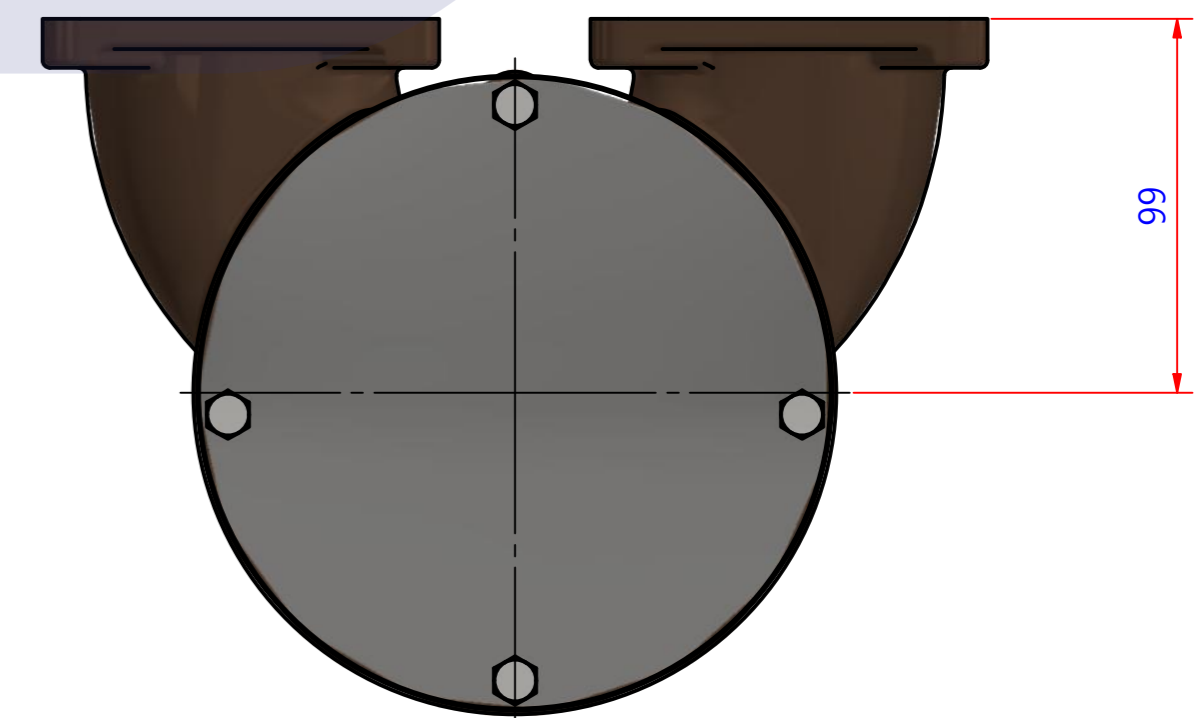

부품 리스트					
항목	수량	부품번호	주제	재질	설명
1	1	PUA0086	PUMP ASSY		JPR-G6400

Drawing by	Checked by Y.D. JEON	Approved by - date	Model Name JPR-G6400	Date 2013-01-16	Scale 1:1
			PUMP ASSY		
			PART NUMBER PUA0086(0)	Edition 0	Sheet A2

품 번	PUA0086
품 명	JPR-G6400

A: MAJOR KIT B: MINOR KIT C: CAM SET D: M-SEAL SET E: IMPELLER KIT

No.	QTY	PART NUMBER	PART NAME	A (JSK0027)	B (JSM0004)	C (CAMSET0019)	D (MCSSET0007)	E (JIKJMP054)
1	2	BER0005	BEARING	X				
2	4	BOL0016	HEX BOLT					
3	1	BOL0022	NUT					
4	4	BOL0035	SPRING WASHER	X	X			
5	4	BOL0036	SPRING WASHER					
6	1	BOL0102	FLAT WASHER					
7	1	BOL0103	SPRING WASHER					
8	4	BOL010501	HEX BOLT	X	X			
9	1	CAM0019	CAM	X	X	X		
10	1	COV001201	COVER	X	X			
11	1	GEA0009	GEAR					
12	1	9000-01	RUBBER IMPELLER	X	X			X
13	1	KEY0019	KEY	X				
14	1	MCS0010	CERAMIC	X	X		X	
15	1	MCS0014	CARBON	X	X		X	
16	1	ORG0003	O-RING	X				
17	1	ORG0047	O-RING	X	X			X
18	1	PBC0041	PUMP CASING / BER					
19	1	PBC0149	PUMP CASING / IMP					
20	1	PIN0008	PIN					
21	1	RET001301	RETAINER	X				
22	1	SHA0025	SHAFT	X				
23	1	SNP0008	SNAP-RING	X	X		X	
24	1	SNP0013	SNAP-RING	X				
25	1	WER0011	WEAR PLATE	X	X			

PART LIST					
No.	QTY	PART NUMBER	PART NAME	MAT	DESCRIPTION
1	1	PUA0086	PUMP ASSY		JPR-G6400

Drawing by	Checked by	Approved by - date	Model Name	Date	Scale
강 명진	Y.D. JEON		JPR-G6400	2013-09-25	1 : 1
			PUMP PART'S VIEW		
			PART NUMBER	Edition	Sheet
			PUA0086(0)	0	A2