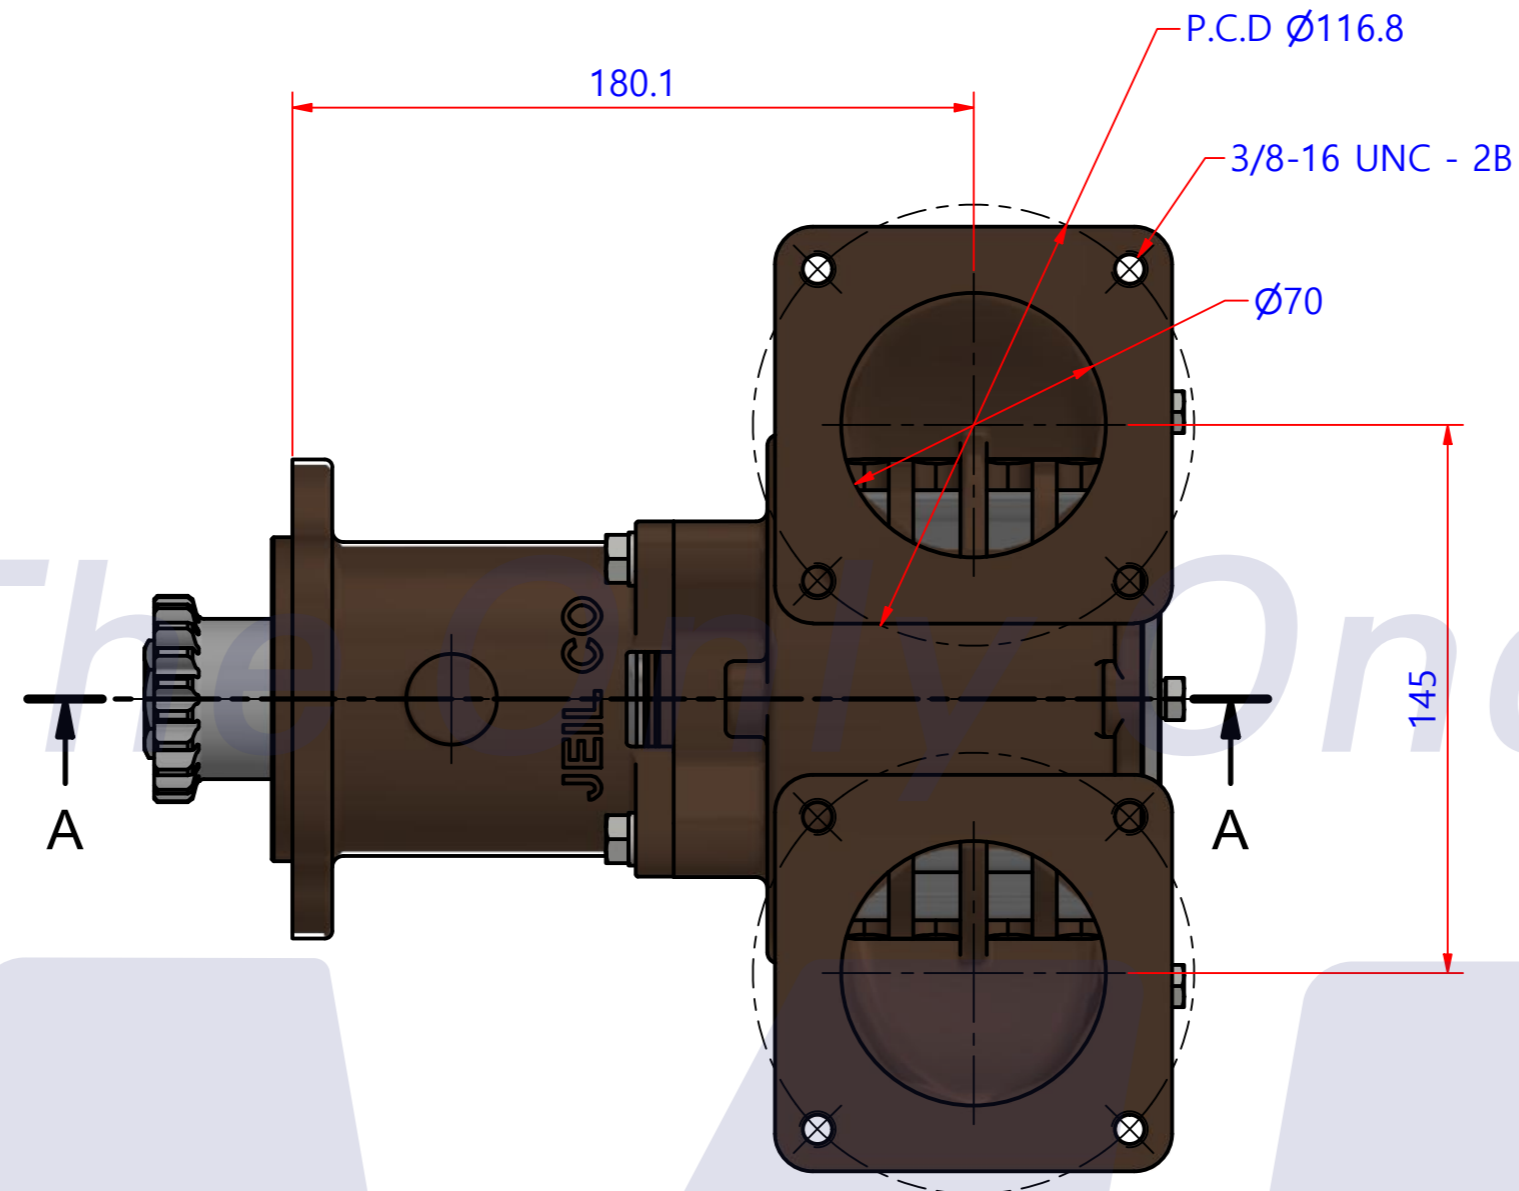

부품 리스트					
항목	수량	부품번호	주제	재질	설명
1	1	PUA0086	PUMP ASSY		JPR-G6400

Drawing by	Checked by Y.D. JEON	Approved by - date	Model Name JPR-G6400	Date 2013-01-16	Scale 1:1
			PUMP ASSY		
			PART NUMBER PUA0086(0)	Edition 0	Sheet A2

품 번	PUA0086
품 명	JPR-G6400

A: MAJOR KIT B: MINOR KIT C: CAM SET D: M-SEAL SET E: IMPELLER KIT

No.	QTY	PART NUMBER	PART NAME	A (JSK0027)	B (JSM0004)	C (CAMSET0019)	D (MCSSET0007)	E (JIKJMP054)
1	2	BER0005	BEARING	X				
2	4	BOL0016	HEX BOLT					
3	1	BOL0022	NUT					
4	4	BOL0035	SPRING WASHER	X	X			
5	4	BOL0036	SPRING WASHER					
6	1	BOL0102	FLAT WASHER					
7	1	BOL0103	SPRING WASHER					
8	4	BOL010501	HEX BOLT	X	X			
9	1	CAM0019	CAM	X	X	X		
10	1	COV001201	COVER	X	X			
11	1	GEA0009	GEAR					
12	1	9000-01	RUBBER IMPELLER	X	X			X
13	1	KEY0019	KEY	X				
14	1	MCS0010	CERAMIC	X	X		X	
15	1	MCS0014	CARBON	X	X		X	
16	1	ORG0003	O-RING	X				
17	1	ORG0047	O-RING	X	X			X
18	1	PBC0041	PUMP CASING / BER					
19	1	PBC0149	PUMP CASING / IMP					
20	1	PIN0008	PIN					
21	1	RET001301	RETAINER	X				
22	1	SHA0025	SHAFT	X				
23	1	SNP0008	SNAP-RING	X	X		X	
24	1	SNP0013	SNAP-RING	X				
25	1	WER0011	WEAR PLATE	X	X			

PART LIST					
No.	QTY	PART NUMBER	PART NAME	MAT	DESCRIPTION
1	1	PUA0086	PUMP ASSY		JPR-G6400

Drawing by	Checked by	Approved by - date	Model Name	Date	Scale
강 명진	Y.D. JEON		JPR-G6400	2013-09-25	1 : 1
			PUMP PART'S VIEW		
			PART NUMBER	Edition	Sheet
			PUA0086(0)	0	A2