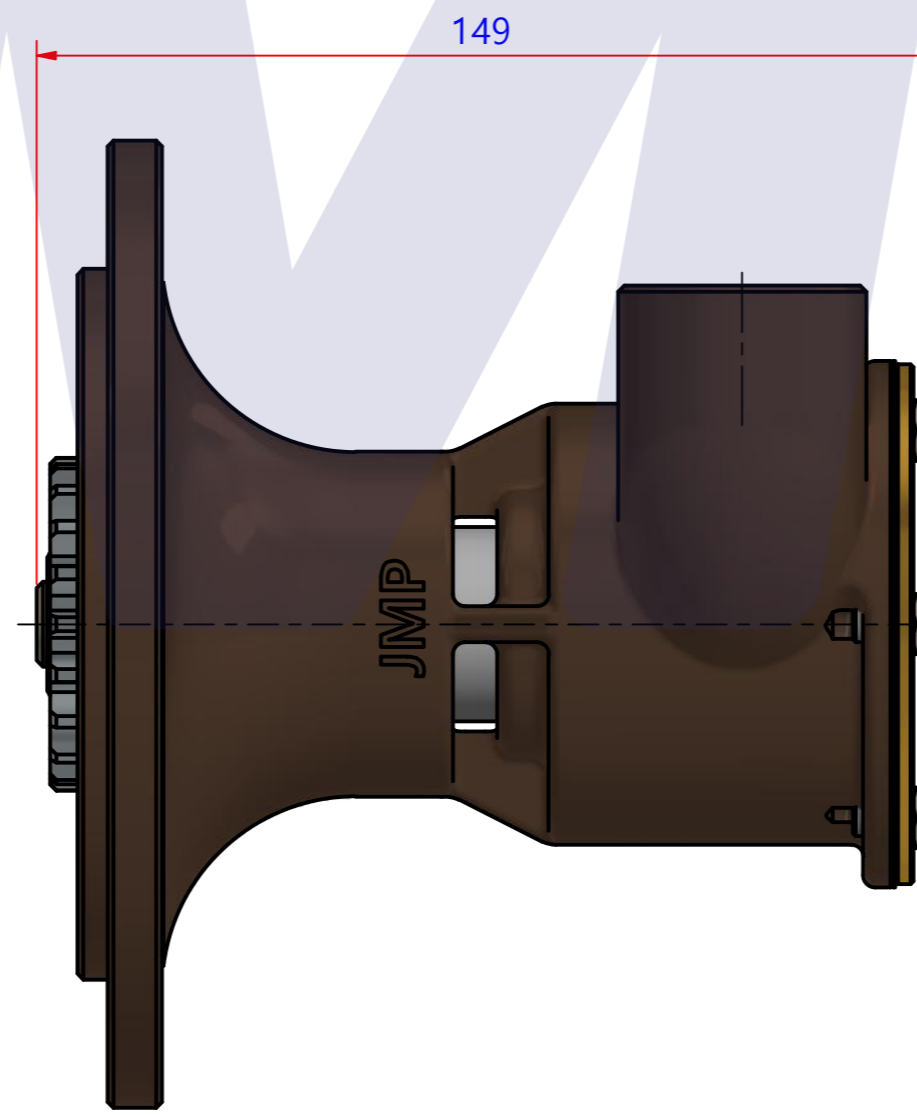

부품 리스트					
항목	수량	부품번호	주제	재질	설명
1	1	PUA003201	PUMP ASSY		JPR-G6010F

Drawing by	Checked by	Approved by - date	Model Name	Date	Scale
	Y.D. JEON		JPR-G6010F	2012-07-12	1 : 1
			PUMP ASSY		
			PART NUMBER	Edition	Sheet
			PUA003201(0)	0	A2

품 번	PUA003201
품 명	JPR-G6010F

A: MAJOR KIT B: MINOR KIT C: CAM SET D: M-SEAL SET E: IMPELLER KIT

No.	QTY	PART NUMBER	PART NAME	A (JSK002302)	B (JSM0028)	C (CAMSET000301)	D (MCSSET0008)	E (JIKJMP027)
1	1	BER0015	BEARING	X				
2	1	BOL0019	NUT					
3	1	BOL004901	SPRING WASHER					
4	7	BOL0080	HEX SCREW	X	X	X (1)		
5	1	BOL0129	FLAT WASHER					
6	1	CAM000301	CAM	X	X	X		
7	1	COV001301	COVER	X	X			
8	1	GAK0009	FIBER GASKET	X	X	X		
9	1	GAK0016	GASKET	X	X			X
10	1	GEA0017	GEAR					
11	1	7426-01	RUBBER IMPELLER	X	X			X
12	1	KEY0010	KEY	X				
13	1	MCS0013	CERAMIC	X	X		X	
14	1	MCS0016	CARBON	X	X		X	
15	1	PBC003801	PUMP CASING					
16	1	RET0005	RETAINER	X				
17	1	SHA002202	SHAFT	X				
18	1	SNP0010	SNAP-RING	X				
19	1	WER0001	WEAR PLATE	X	X			

PART LIST					
No.	QTY	PART NUMBER	PART NAME	MAT	DESCRIPTION
1	1	PUA003201	PUMP ASSY		JPR-G6010F

Drawing by	Checked by	Approved by - date	Model Name	Date	Scale
강 명진	Y.D. JEON		JPR-G6010F	2013-09-26	1 : 1
			PUMP ASSY		
			PART NUMBER	Edition	Sheet
			PUA003201(0)	0	A2