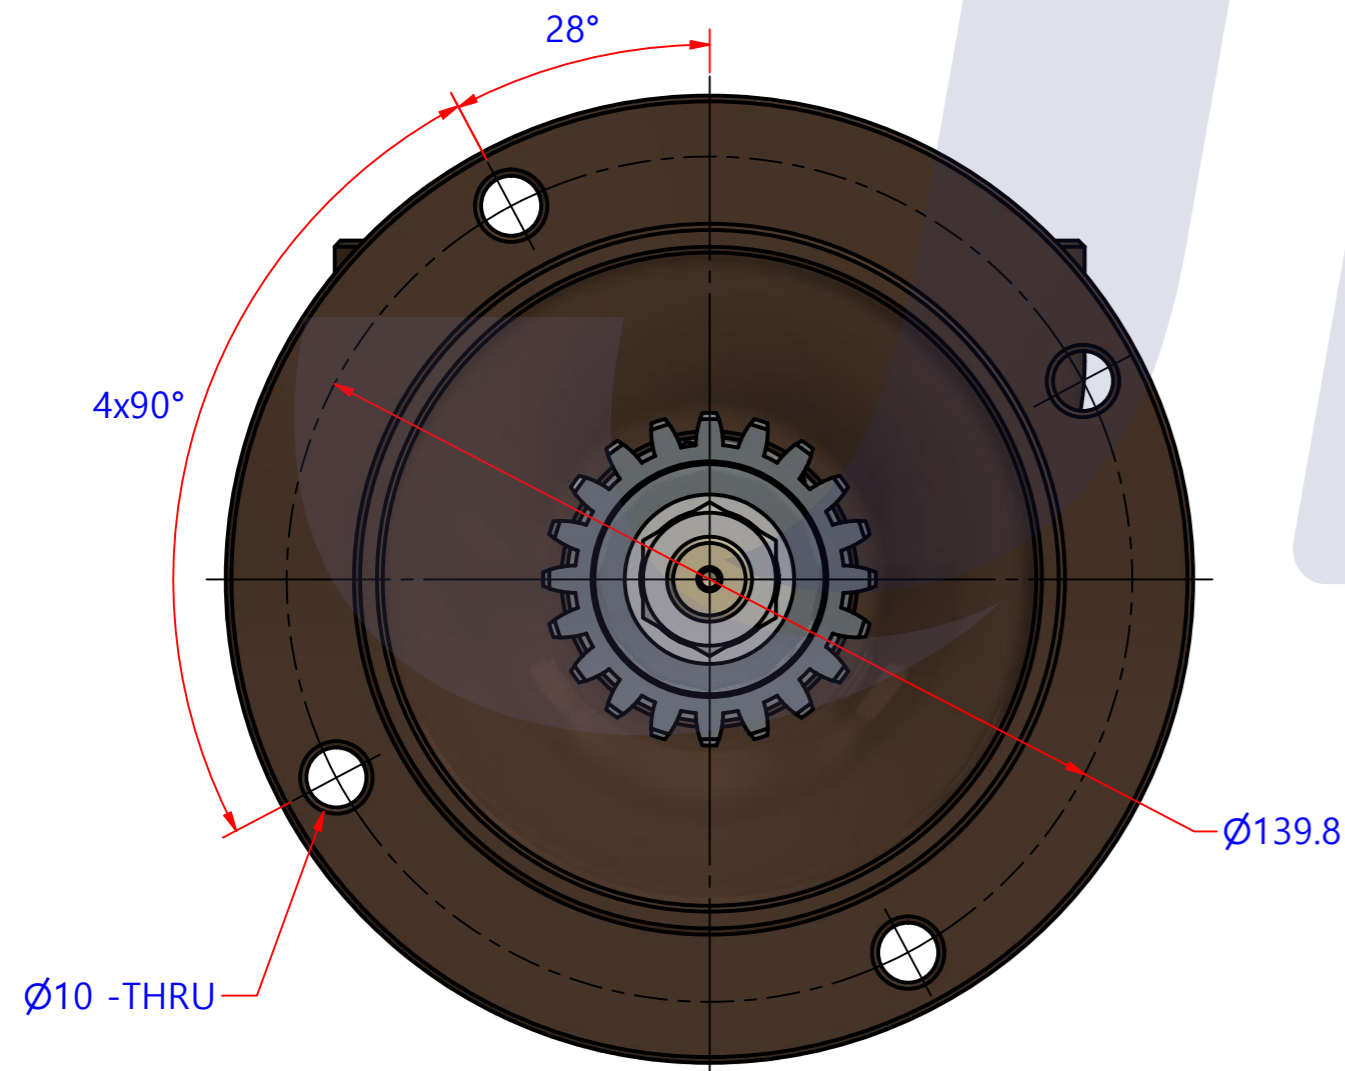

부품 리스트					
항목	수량	부품번호	주제	재질	설명
1	1	PUA003201	PUMP ASSY		JPR-G6010F

Drawing by	Checked by	Approved by - date	Model Name	Date	Scale
	Y.D. JEON		JPR-G6010F	2012-07-12	1 : 1
			PUMP ASSY		
			PART NUMBER	Edition	Sheet
			PUA003201(0)	0	A2

품 번	PUA003201
품 명	JPR-G6010F

A: MAJOR KIT B: MINOR KIT C: CAM SET D: M-SEAL SET E: IMPELLER KIT

No.	QTY	PART NUMBER	PART NAME	A (JSK002302)	B (JSM0028)	C (CAMSET000301)	D (MCSSET0008)	E (JIKJMP027)
1	1	BER0015	BEARING	X				
2	1	BOL0019	NUT					
3	1	BOL004901	SPRING WASHER					
4	7	BOL0080	HEX SCREW	X	X	X (1)		
5	1	BOL0129	FLAT WASHER					
6	1	CAM000301	CAM	X	X	X		
7	1	COV001301	COVER	X	X			
8	1	GAK0009	FIBER GASKET	X	X	X		
9	1	GAK0016	GASKET	X	X			X
10	1	GEA0017	GEAR					
11	1	7426-01	RUBBER IMPELLER	X	X			X
12	1	KEY0010	KEY	X				
13	1	MCS0013	CERAMIC	X	X		X	
14	1	MCS0016	CARBON	X	X		X	
15	1	PBC003801	PUMP CASING					
16	1	RET0005	RETAINER	X				
17	1	SHA002202	SHAFT	X				
18	1	SNP0010	SNAP-RING	X				
19	1	WER0001	WEAR PLATE	X	X			

PART LIST					
No.	QTY	PART NUMBER	PART NAME	MAT	DESCRIPTION
1	1	PUA003201	PUMP ASSY		JPR-G6010F

Drawing by	Checked by	Approved by - date	Model Name	Date	Scale
강 명진	Y.D. JEON		JPR-G6010F	2013-09-26	1 : 1
			PUMP ASSY		
			PART NUMBER	Edition	Sheet
			PUA003201(0)	0	A2