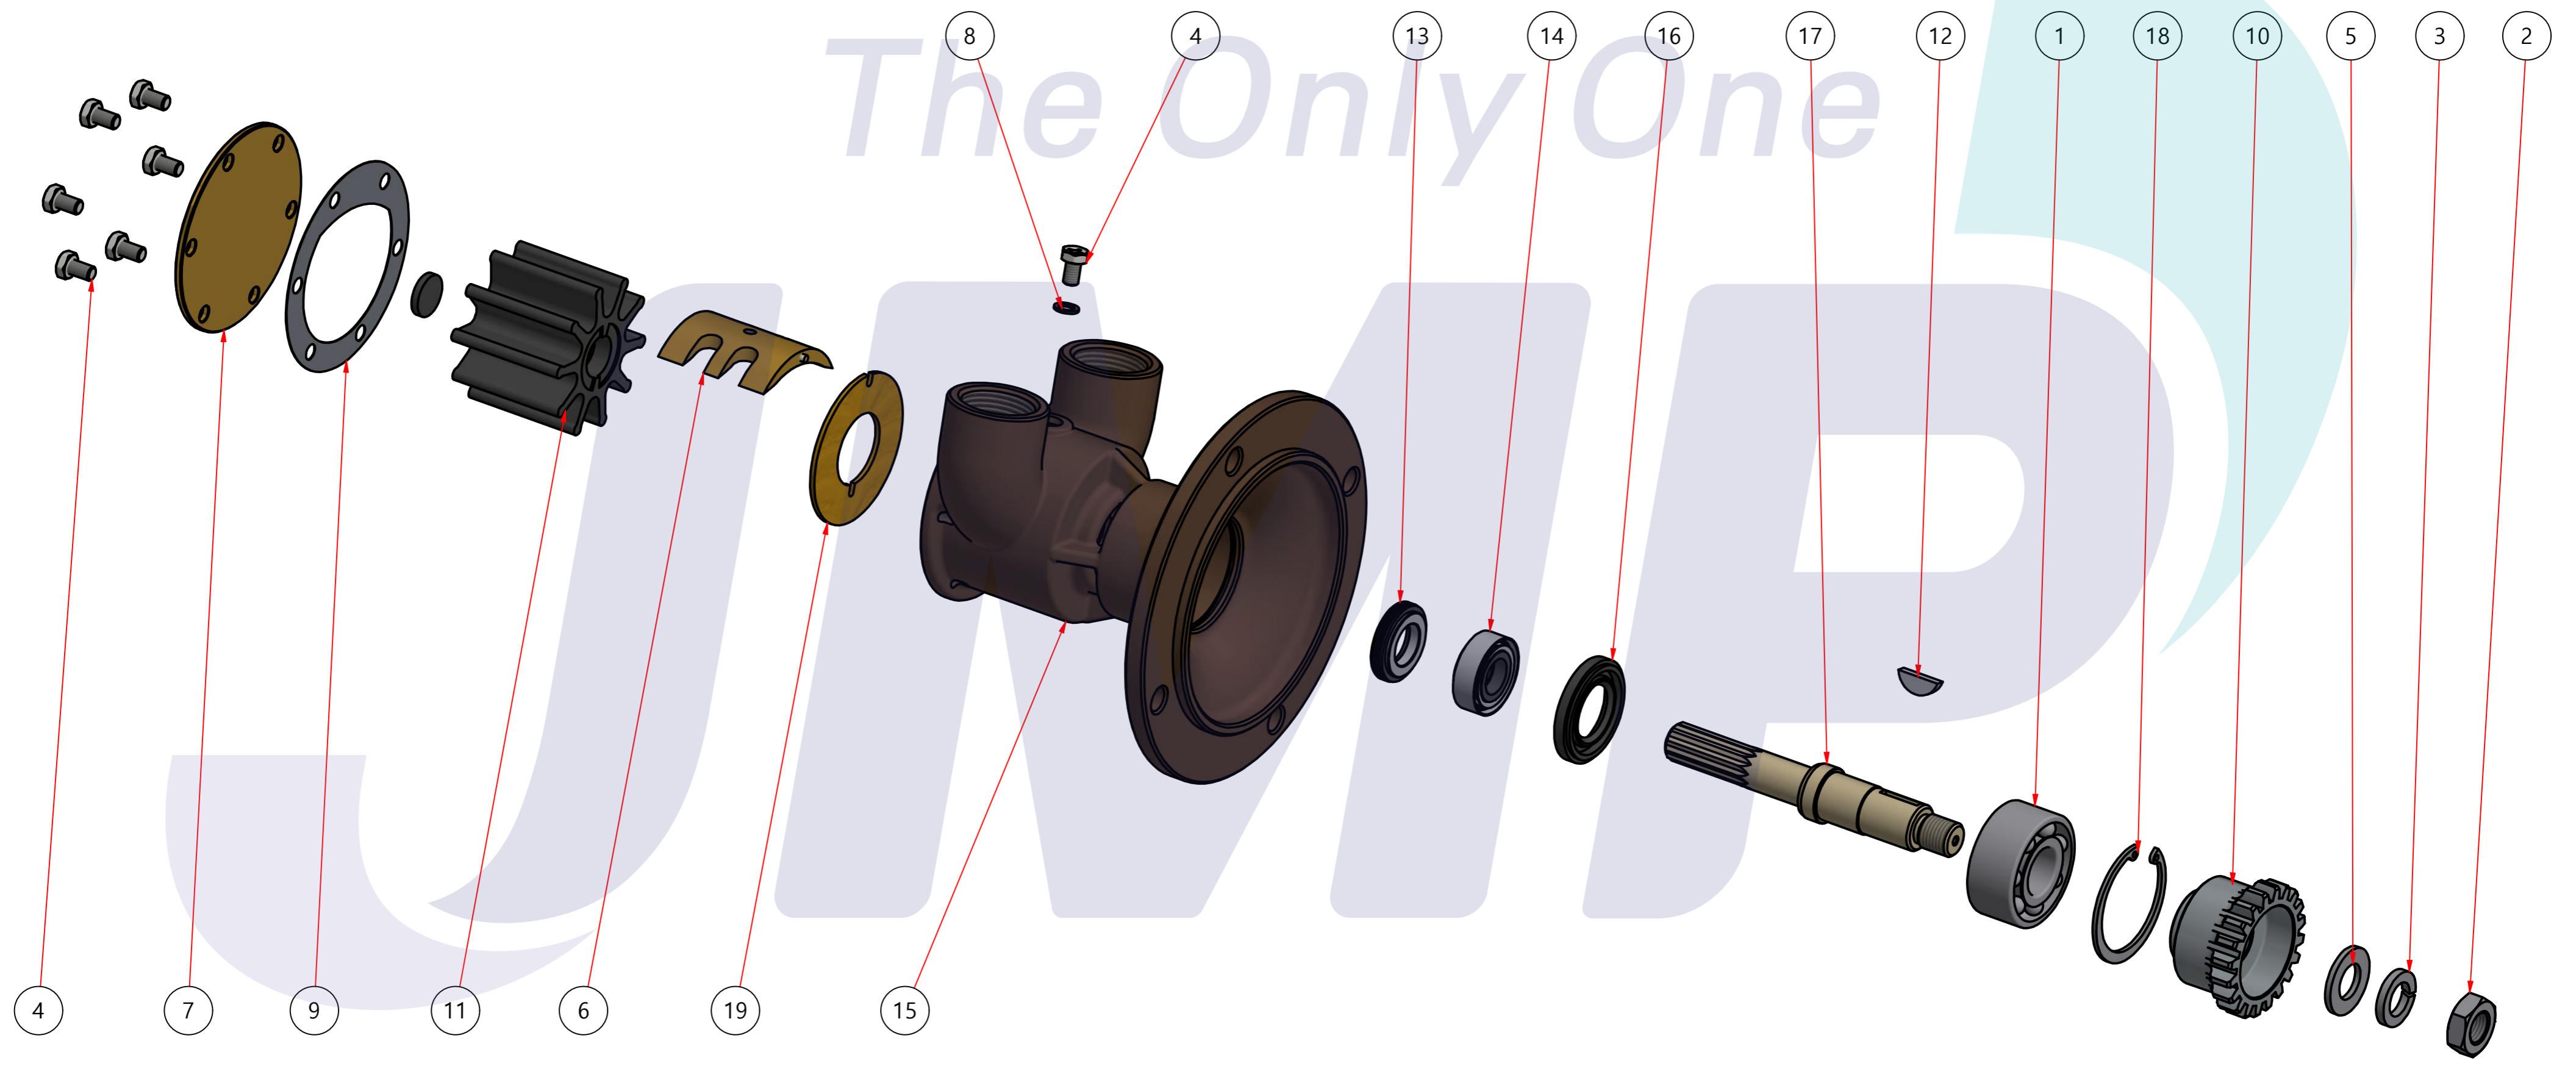

부품 리스트					
항목	수량	부품번호	주제	재질	설명
1	1	PUA003201	PUMP ASSY		JPR-G6010F

Drawing by	Checked by	Approved by - date	Model Name	Date	Scale
	Y.D. JEON		JPR-G6010F	2012-07-12	1 : 1
			PUMP ASSY		
			PART NUMBER	Edition	Sheet
			PUA003201(0)	0	A2

품 번	PUA003201
품 명	JPR-G6010F

A: MAJOR KIT B: MINOR KIT C: CAM SET D: M-SEAL SET E: IMPELLER KIT

No.	QTY	PART NUMBER	PART NAME	A (JSK002302)	B (JSM0028)	C (CAMSET000301)	D (MCSSET0008)	E (JIKJMP027)
1	1	BER0015	BEARING	X				
2	1	BOL0019	NUT					
3	1	BOL004901	SPRING WASHER					
4	7	BOL0080	HEX SCREW	X	X	X (1)		
5	1	BOL0129	FLAT WASHER					
6	1	CAM000301	CAM	X	X	X		
7	1	COV001301	COVER	X	X			
8	1	GAK0009	FIBER GASKET	X	X	X		
9	1	GAK0016	GASKET	X	X			X
10	1	GEA0017	GEAR					
11	1	7426-01	RUBBER IMPELLER	X	X			X
12	1	KEY0010	KEY	X				
13	1	MCS0013	CERAMIC	X	X		X	
14	1	MCS0016	CARBON	X	X		X	
15	1	PBC003801	PUMP CASING					
16	1	RET0005	RETAINER	X				
17	1	SHA002202	SHAFT	X				
18	1	SNP0010	SNAP-RING	X				
19	1	WER0001	WEAR PLATE	X	X			

PART LIST					
No.	QTY	PART NUMBER	PART NAME	MAT	DESCRIPTION
1	1	PUA003201	PUMP ASSY		JPR-G6010F

Drawing by	Checked by	Approved by - date	Model Name	Date	Scale
강 명진	Y.D. JEON		JPR-G6010F	2013-09-26	1 : 1
			PUMP ASSY		
			PART NUMBER	Edition	Sheet
			PUA003201(0)	0	A2