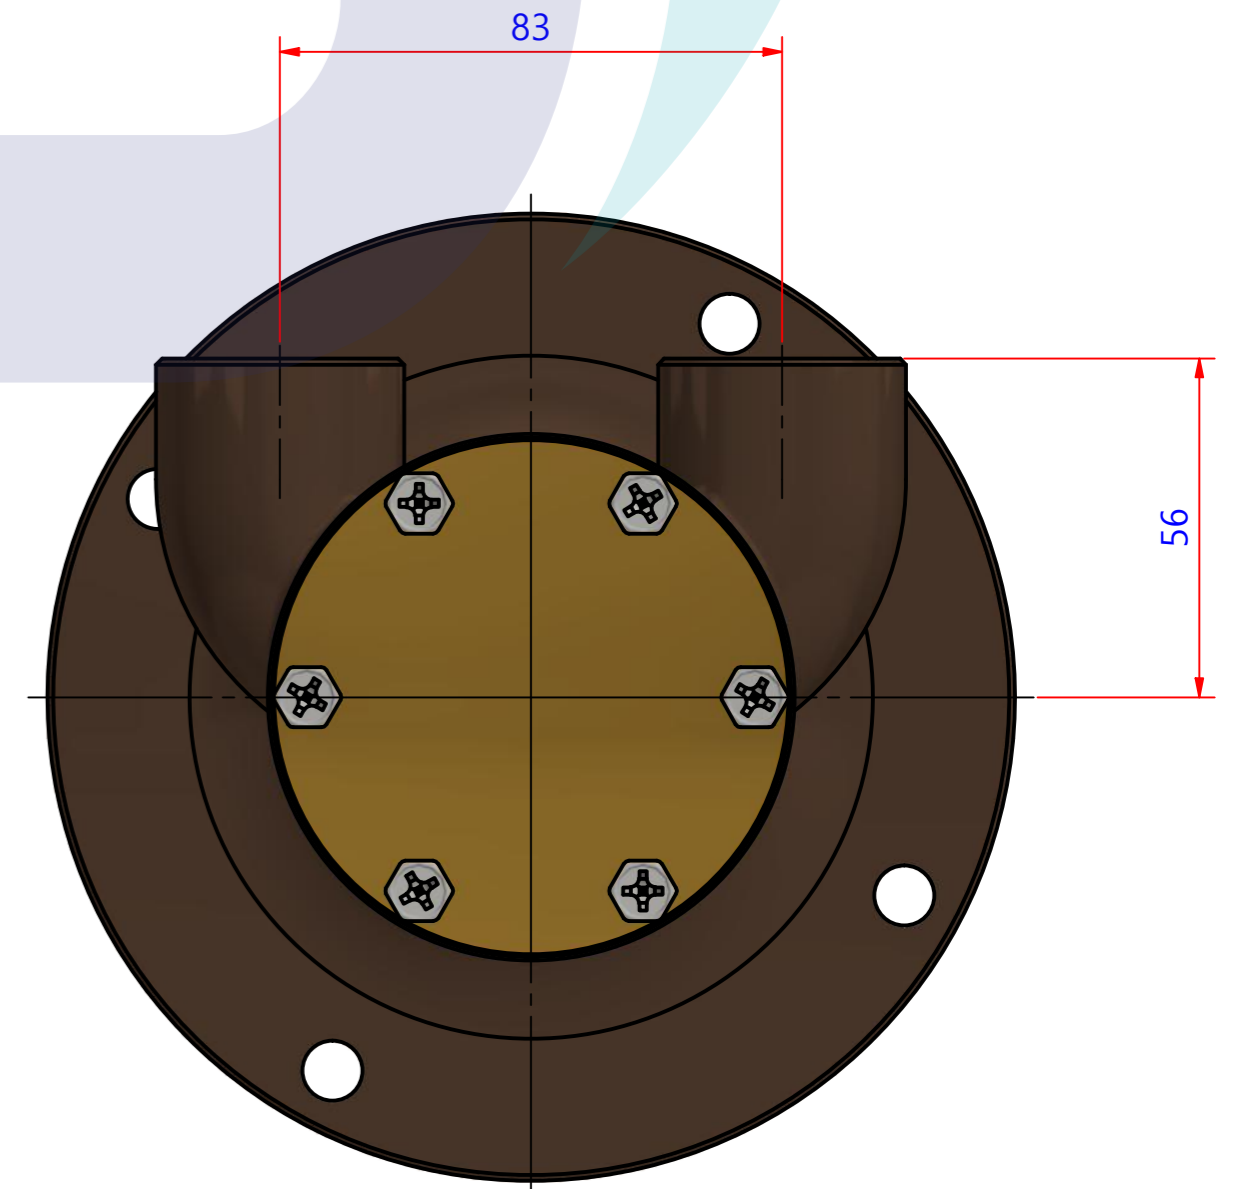

부품 리스트					
항목	수량	부품번호	주제	재질	설명
1	1	PUA003201	PUMP ASSY		JPR-G6010F

Drawing by	Checked by	Approved by - date	Model Name	Date	Scale
	Y.D. JEON		JPR-G6010F	2012-07-12	1 : 1
			PUMP ASSY		
			PART NUMBER	Edition	Sheet
			PUA003201(0)	0	A2

품 번	PUA003201
품 명	JPR-G6010F

A: MAJOR KIT B: MINOR KIT C: CAM SET D: M-SEAL SET E: IMPELLER KIT

No.	QTY	PART NUMBER	PART NAME	A (JSK002302)	B (JSM0028)	C (CAMSET000301)	D (MCSSET0008)	E (JIKJMP027)
1	1	BER0015	BEARING	X				
2	1	BOL0019	NUT					
3	1	BOL004901	SPRING WASHER					
4	7	BOL0080	HEX SCREW	X	X	X (1)		
5	1	BOL0129	FLAT WASHER					
6	1	CAM000301	CAM	X	X	X		
7	1	COV001301	COVER	X	X			
8	1	GAK0009	FIBER GASKET	X	X	X		
9	1	GAK0016	GASKET	X	X			X
10	1	GEA0017	GEAR					
11	1	7426-01	RUBBER IMPELLER	X	X			X
12	1	KEY0010	KEY	X				
13	1	MCS0013	CERAMIC	X	X		X	
14	1	MCS0016	CARBON	X	X		X	
15	1	PBC003801	PUMP CASING					
16	1	RET0005	RETAINER	X				
17	1	SHA002202	SHAFT	X				
18	1	SNP0010	SNAP-RING	X				
19	1	WER0001	WEAR PLATE	X	X			

PART LIST					
No.	QTY	PART NUMBER	PART NAME	MAT	DESCRIPTION
1	1	PUA003201	PUMP ASSY		JPR-G6010F

Drawing by	Checked by	Approved by - date	Model Name	Date	Scale
강 명진	Y.D. JEON		JPR-G6010F	2013-09-26	1 : 1
			PUMP ASSY		
			PART NUMBER	Edition	Sheet
			PUA003201(0)	0	A2