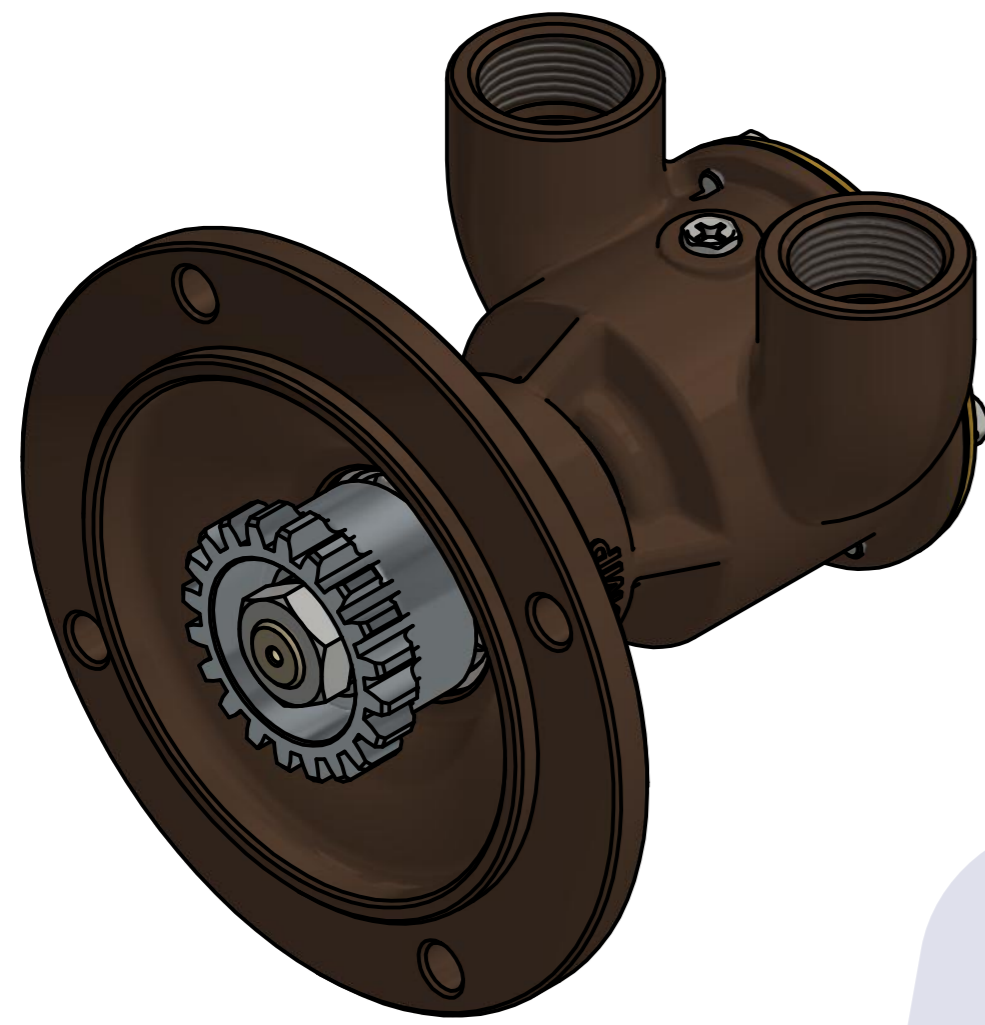

부품 리스트					
항목	수량	부품번호	주제	재질	설명
1	1	PUA003201	PUMP ASSY		JPR-G6010F

Drawing by	Checked by	Approved by - date	Model Name	Date	Scale
	Y.D. JEON		JPR-G6010F	2012-07-12	1 : 1
			PUMP ASSY		
			PART NUMBER	Edition	Sheet
			PUA003201(0)	0	A2

품 번	PUA003201
품 명	JPR-G6010F

A: MAJOR KIT B: MINOR KIT C: CAM SET D: M-SEAL SET E: IMPELLER KIT

No.	QTY	PART NUMBER	PART NAME	A (JSK002302)	B (JSM0028)	C (CAMSET000301)	D (MCSSET0008)	E (JIKJMP027)
1	1	BER0015	BEARING	X				
2	1	BOL0019	NUT					
3	1	BOL004901	SPRING WASHER					
4	7	BOL0080	HEX SCREW	X	X	X (1)		
5	1	BOL0129	FLAT WASHER					
6	1	CAM000301	CAM	X	X	X		
7	1	COV001301	COVER	X	X			
8	1	GAK0009	FIBER GASKET	X	X	X		
9	1	GAK0016	GASKET	X	X			X
10	1	GEA0017	GEAR					
11	1	7426-01	RUBBER IMPELLER	X	X			X
12	1	KEY0010	KEY	X				
13	1	MCS0013	CERAMIC	X	X		X	
14	1	MCS0016	CARBON	X	X		X	
15	1	PBC003801	PUMP CASING					
16	1	RET0005	RETAINER	X				
17	1	SHA002202	SHAFT	X				
18	1	SNP0010	SNAP-RING	X				
19	1	WER0001	WEAR PLATE	X	X			

PART LIST					
No.	QTY	PART NUMBER	PART NAME	MAT	DESCRIPTION
1	1	PUA003201	PUMP ASSY		JPR-G6010F

Drawing by	Checked by	Approved by - date	Model Name	Date	Scale
강 명진	Y.D. JEON		JPR-G6010F	2013-09-26	1 : 1
			PUMP ASSY		
			PART NUMBER	Edition	Sheet
			PUA003201(0)	0	A2