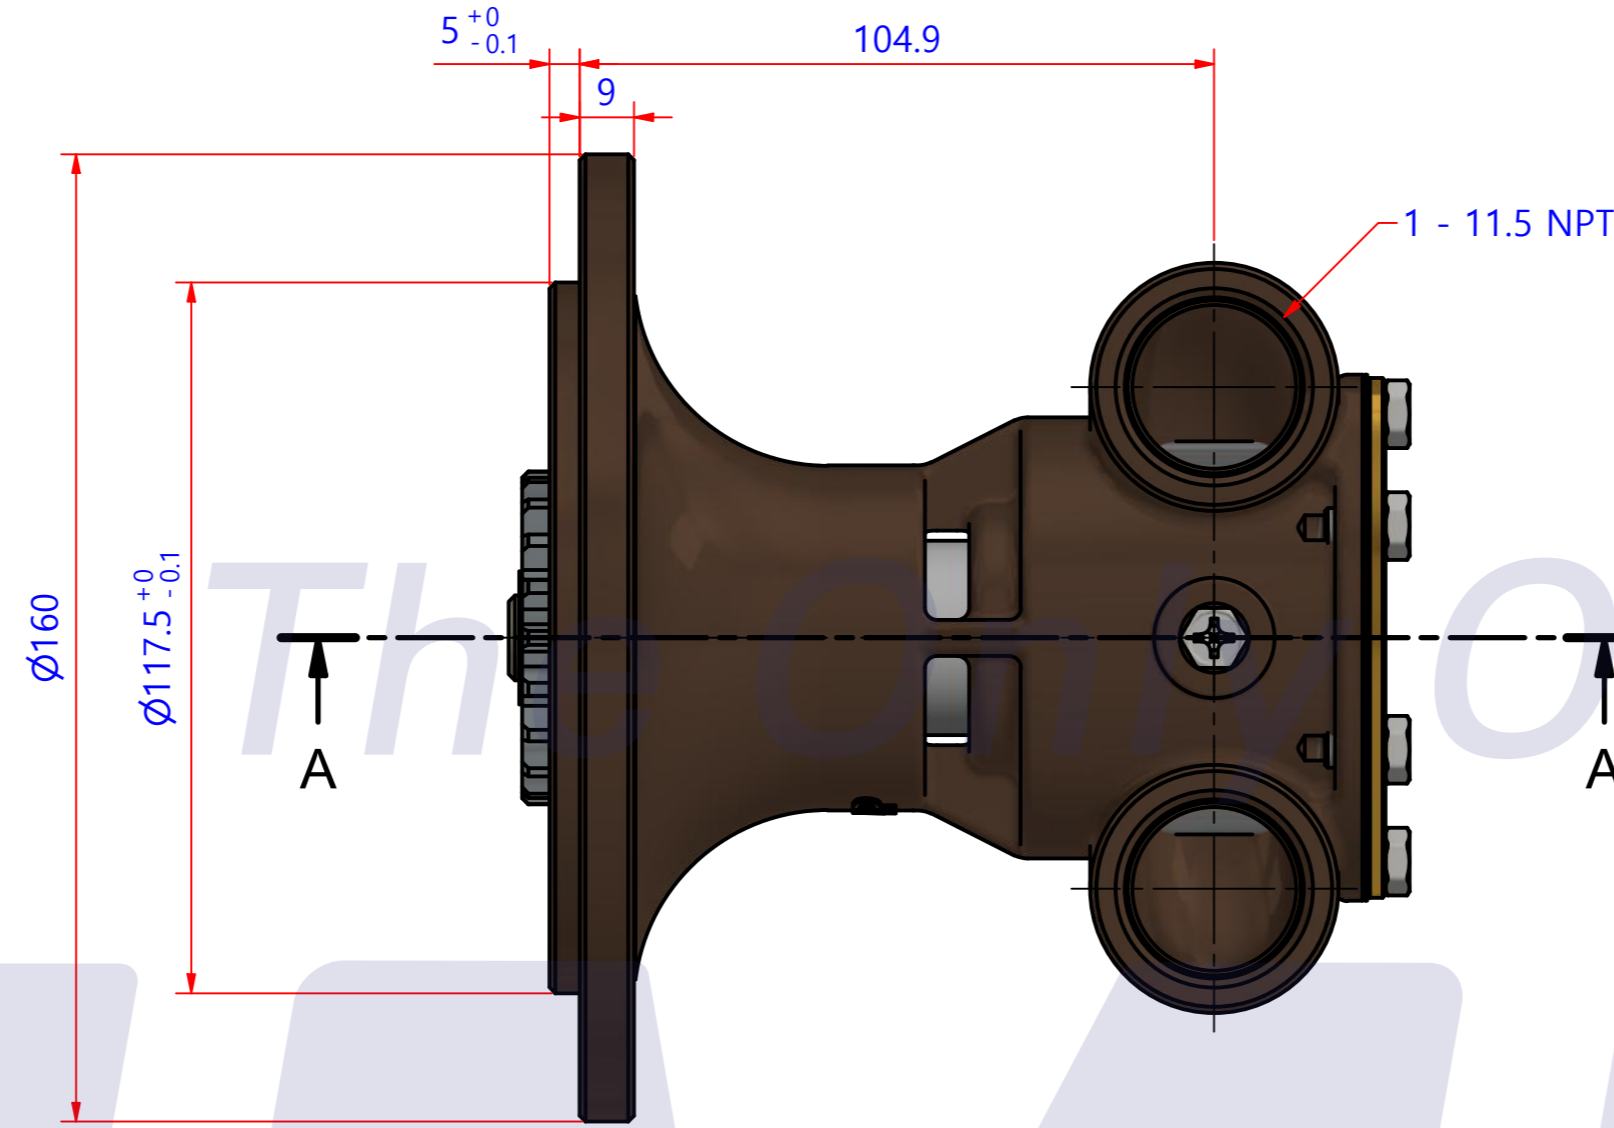

부품 리스트					
항목	수량	부품번호	주제	재질	설명
1	1	PUA003201	PUMP ASSY		JPR-G6010F

Drawing by	Checked by	Approved by - date	Model Name	Date	Scale
	Y.D. JEON		JPR-G6010F	2012-07-12	1 : 1
			PUMP ASSY		
			PART NUMBER	Edition	Sheet
			PUA003201(0)	0	A2

품 번	PUA003201
품 명	JPR-G6010F

A: MAJOR KIT B: MINOR KIT C: CAM SET D: M-SEAL SET E: IMPELLER KIT

No.	QTY	PART NUMBER	PART NAME	A (JSK002302)	B (JSM0028)	C (CAMSET000301)	D (MCSSET0008)	E (JIKJMP027)
1	1	BER0015	BEARING	X				
2	1	BOL0019	NUT					
3	1	BOL004901	SPRING WASHER					
4	7	BOL0080	HEX SCREW	X	X	X (1)		
5	1	BOL0129	FLAT WASHER					
6	1	CAM000301	CAM	X	X	X		
7	1	COV001301	COVER	X	X			
8	1	GAK0009	FIBER GASKET	X	X	X		
9	1	GAK0016	GASKET	X	X			X
10	1	GEA0017	GEAR					
11	1	7426-01	RUBBER IMPELLER	X	X			X
12	1	KEY0010	KEY	X				
13	1	MCS0013	CERAMIC	X	X		X	
14	1	MCS0016	CARBON	X	X		X	
15	1	PBC003801	PUMP CASING					
16	1	RET0005	RETAINER	X				
17	1	SHA002202	SHAFT	X				
18	1	SNP0010	SNAP-RING	X				
19	1	WER0001	WEAR PLATE	X	X			

PART LIST					
No.	QTY	PART NUMBER	PART NAME	MAT	DESCRIPTION
1	1	PUA003201	PUMP ASSY		JPR-G6010F

Drawing by	Checked by	Approved by - date	Model Name	Date	Scale
강 명진	Y.D. JEON		JPR-G6010F	2013-09-26	1 : 1
			PUMP ASSY		
			PART NUMBER	Edition	Sheet
			PUA003201(0)	0	A2